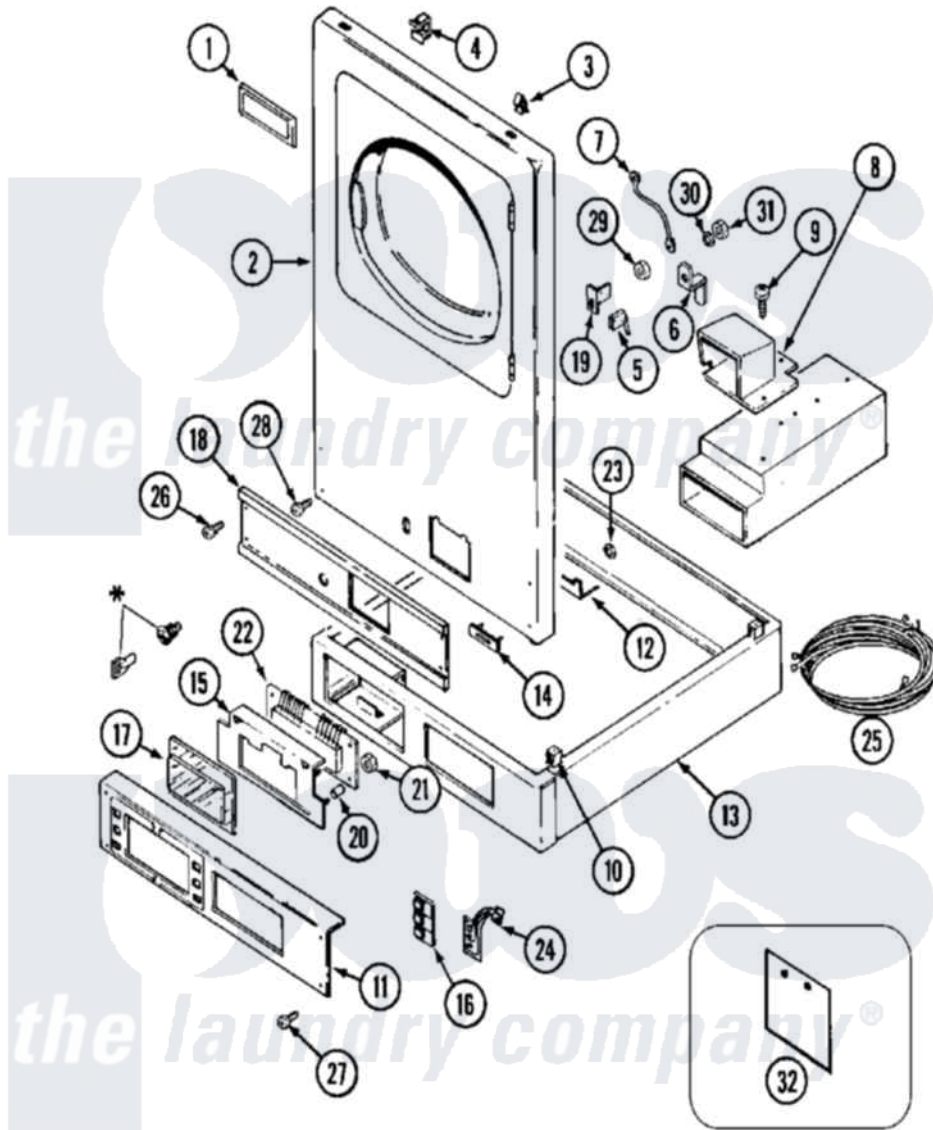

Maytag MDG13PRBAW 01 - CONTROLS & UPPER PANEL

***Contact Your Commercial Distributor for Locks & Keys**

Maytag [Residential Maytag MDG13PRBAW Dryer Parts](#) Parts Diagram 01 - CONTROLS & UPPER PANEL
 Click on the part number to view part

Item	Original Part Number	Replaced By	Status	Part Description
001	33001711	33002936		Medallion-
002	33001447		Not Available	PANEL, FRONT (UPR-WHT)
"	33001486	98008544		Screw
003	212982	22001650		Fastener, Spring
004	Y310376			Clip, Door Switch Harness
005	912012	3400409		Screw
"	Y306232			Switch, Access
006	314625	206637		Lock Kit
007	Y303981			Ground Wire For Latch
008	NLA		Not Available	COVER, COIN DROP
009	314654			Bolt, Coin Drop Cover
010	310933	33002194		Nut, Speed
011	NLA		Not Available	EXTRUSION (LWR)
012	Y313561			Screw---NA
"	314631			Bracket, Coin Mechanism
"	Y310632	1163839		Screw

013	NLA		Not Available	SUPPORT ASSEMBLY (WHT)
014	306233		Not Available	STRAP, COIN ACCEPTOR
015	33001201			Plate, Control Mounting
"	910186	99002757		Screw
016	33001156			Button, Control
017	33001209			Cover, Display
018	NLA		Not Available	EXTRUSION, CONTROL (UPR)
019	314634			Bracket, Access Switch
020	33001204			Stand-Off, Ccontrol Board
021	912077			Locknut, Reader Harness
022	33001747	33002605		Circuit Board Assembly
023	Y052659	Y052655		Hex Nut, No.8-32
024	33001200	33002449		Switch, Membrane
025	314522			Grommet, Strain Relief
"	910768	M0280301		Tie Electr
"	NLA		Not Available	WIRE HARNESS, MAIN (UPR)
026	215506			Screw, Control Panel Overlay
"	315489			Screw, Extrusion And Front
027	215506			Screw, Control Panel Overlay
028	314666		Not Available	SCREW, PANEL (UPR)
"	NLA		Not Available	CLIP, CABINET SCREW
029	212328	W10139762		Hex Nut, 3/4-27
030	22001354	W10177242		Hex-Nut 9/32 - 28
031	22001355			Nut, Lock Cam
032	33001157		Not Available	PLATE, COIN DROP COVER (PART NOT USED)
033	NLA		Not Available	HARNESS, PR OPTIC PLUG