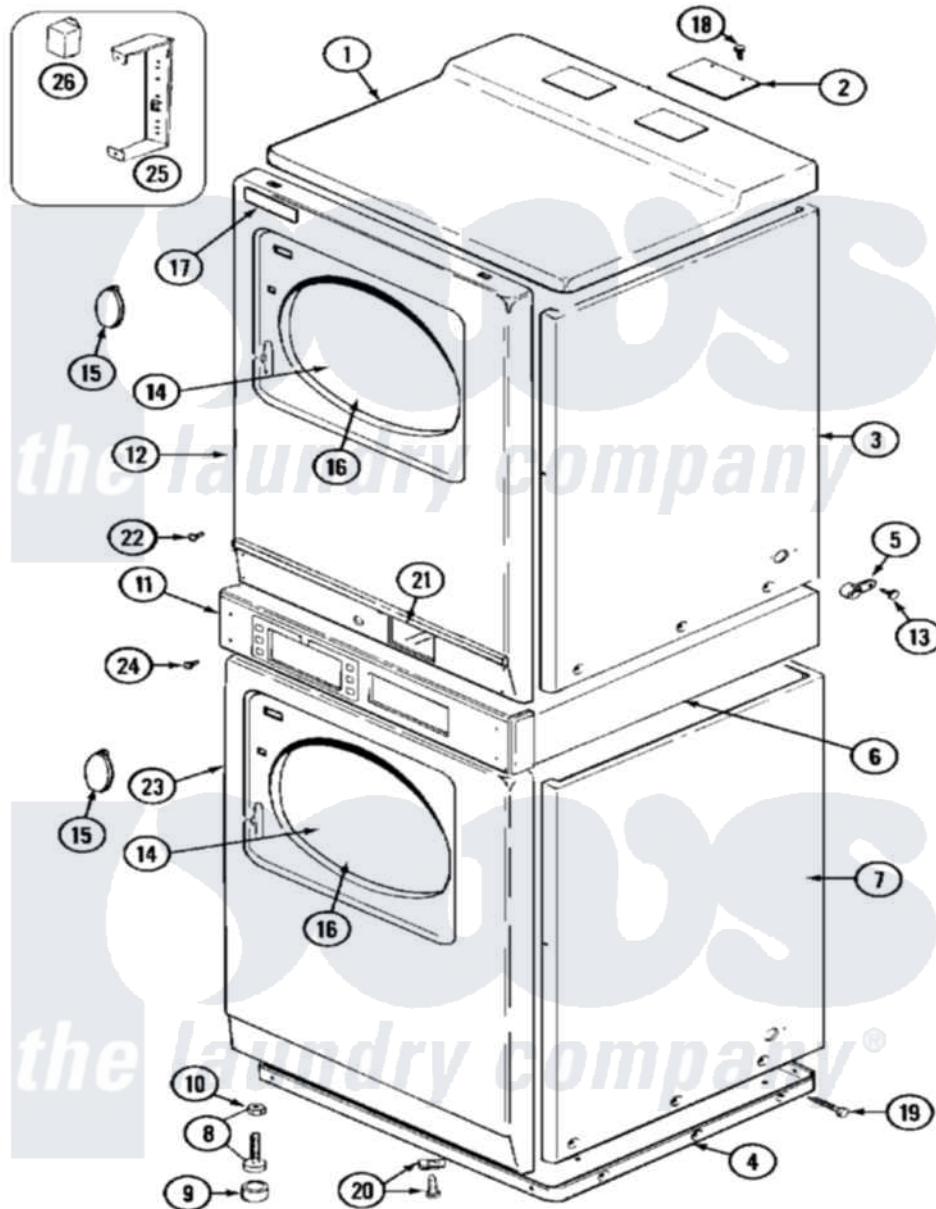

Maytag MDG13PRBAW 02 - FRONT

Maytag [Residential Maytag MDG13PRBAW Dryer Parts](#) Parts Diagram 02 - FRONT
 Click on the part number to view part

Item	Original Part Number	Replaced By	Status	Part Description
001	NLA		Not Available	COVER, TOP (WHT)
002	NLA		Not Available	PLATE, COVER
003	NLA		Not Available	CABINET (UPR-WHT)
004	306261			Base Assembly, Upper Dryer
"	306530		Not Available	BASE ASSEMBLY (LOWER)
005	910768	M0280301		Tie Electr
006	310933	33002194		Nut, Speed
"	314663	214354		Screw, Top Cover To Cabnt.
"	911050	4312464		Screw
"	NLA		Not Available	SUPPORT ASSEMBLY (WHT)
"	Y310632	1163839		Screw
007	NLA		Not Available	CABINET (LWR-WHT)
008	Y302699	22003428		Leg, Adjustable
009	210684			Foot, Adjustable Leg
010	210385			Lock Nut For Adjustable Leg
011	NLA		Not Available	EXTRUSION, CONTROL (LWR)

012	314666		Not Available	SCREW, PANEL (UPR)
"	33001447		Not Available	PANEL, FRONT (UPR-WHT)
"	33001486	98008544		Screw
"	NLA		Not Available	CLIP, CABINET SCREW
013	211168	W10139210		Screw, 8-18 X 5/16
014	33001203		Not Available	PANEL, CLEAR INNER (W/SEAL)
015	314939			Handle, Door
016	314967		Not Available	DOOR W/WINDOW OUTER HALF (WHT)
017	33001711	33002936		Medallion-
018	Y313559			Screw
019	213007			Xfor Cabinet See Cabinet, Back
020	22001496			Front Panel Fastener And Screw
021	NLA		Not Available	EXTRUSION, CONTROL (UPR)
022	215506			Screw, Control Panel Overlay
"	315489			Screw, Extrusion And Front
023	33001486	98008544		Screw
"	33001614		Not Available	PLUG, FRONT PANEL (WHT)
"	NLA		Not Available	PANEL, FRONT (LWR-WHT)
024	215506			Screw, Control Panel Overlay
025	314627			Bracket, Relays
"	Y310632	1163839		Screw
026	206824	W10133335		Relay, Motor
"	Y251119	3177991		Screw