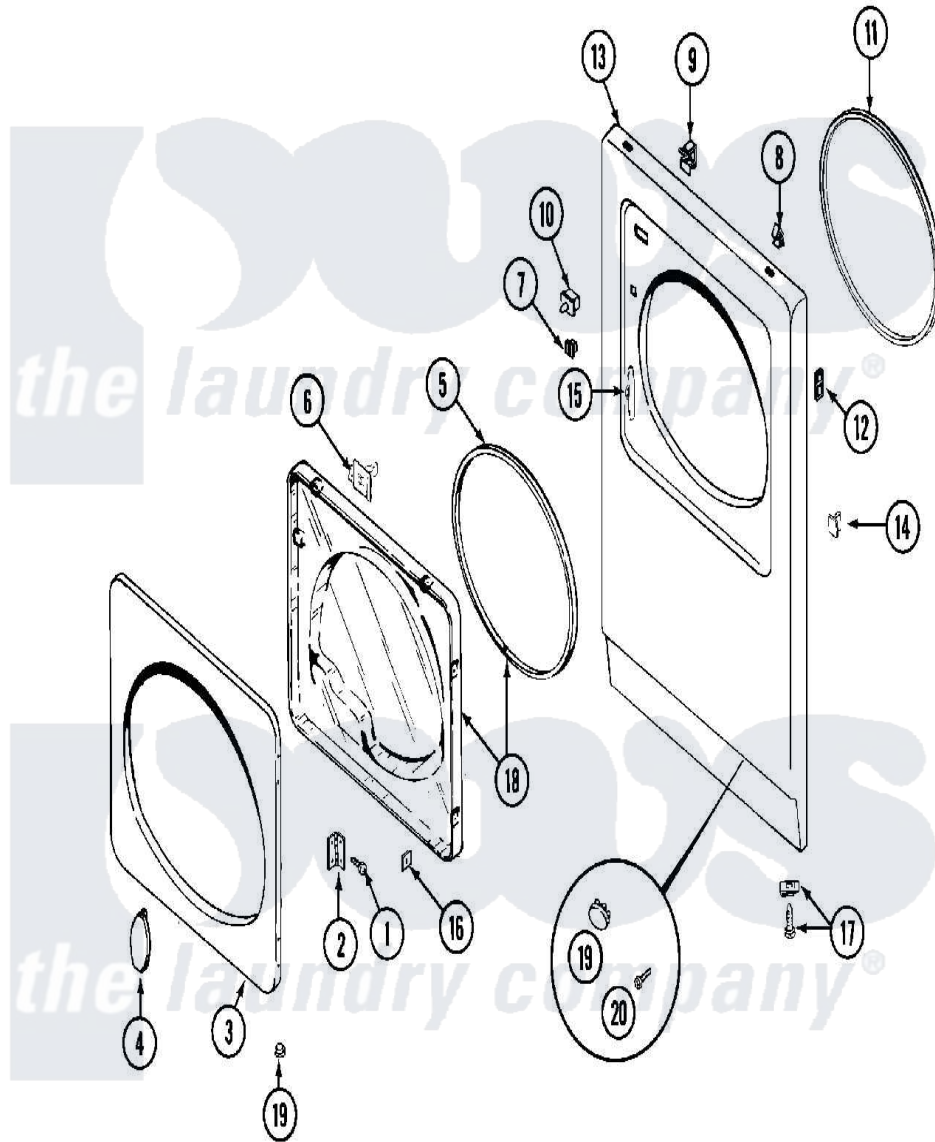

Maytag MDG13PRBAW 03 - DOOR

Maytag [Residential Maytag MDG13PRBAW Dryer Parts](#) Parts Diagram 03 - DOOR
 Click on the part number to view part

Item	Original Part Number	Replaced By	Status	Part Description
001	Y314062			Screw, Door Hinge And Panel
002	33001230			Hinge, Door
003	314967		Not Available	DOOR W/WINDOW OUTER HALF (WHT)
004	314939			Handle, Door
005	33001192			Seal, Door
006	33001305			Strike, Door
007	Y304578	LA-1003		Door Catch Kit
008	212982	22001650		Fastener, Spring
009	Y310376			Clip, Door Switch Harness
010	33001420			Switch, Door
011	314937			Seal, Front Panel
012	NLA		Not Available	CLIP, HINGE SCREW
013	33001447		Not Available	PANEL, FRONT (UPR-WHT)
"	33001486	98008544		Screw
"	NLA		Not Available	(LWR-WHT)
014	NLA		Not Available	PLUG, DOOR CATCH

015	33001175		Cover, Hinge Hole
016	Y313910		Clip, Door Liner To Outer Panel
017	22001496		Front Panel Fastener And Screw
018	33001203	Not Available	PANEL, CLEAR INNER (W/SEAL)
019	33001614	Not Available	PLUG, FRONT PANEL (WHT)
020	315489		Screw, Extrusion And Front