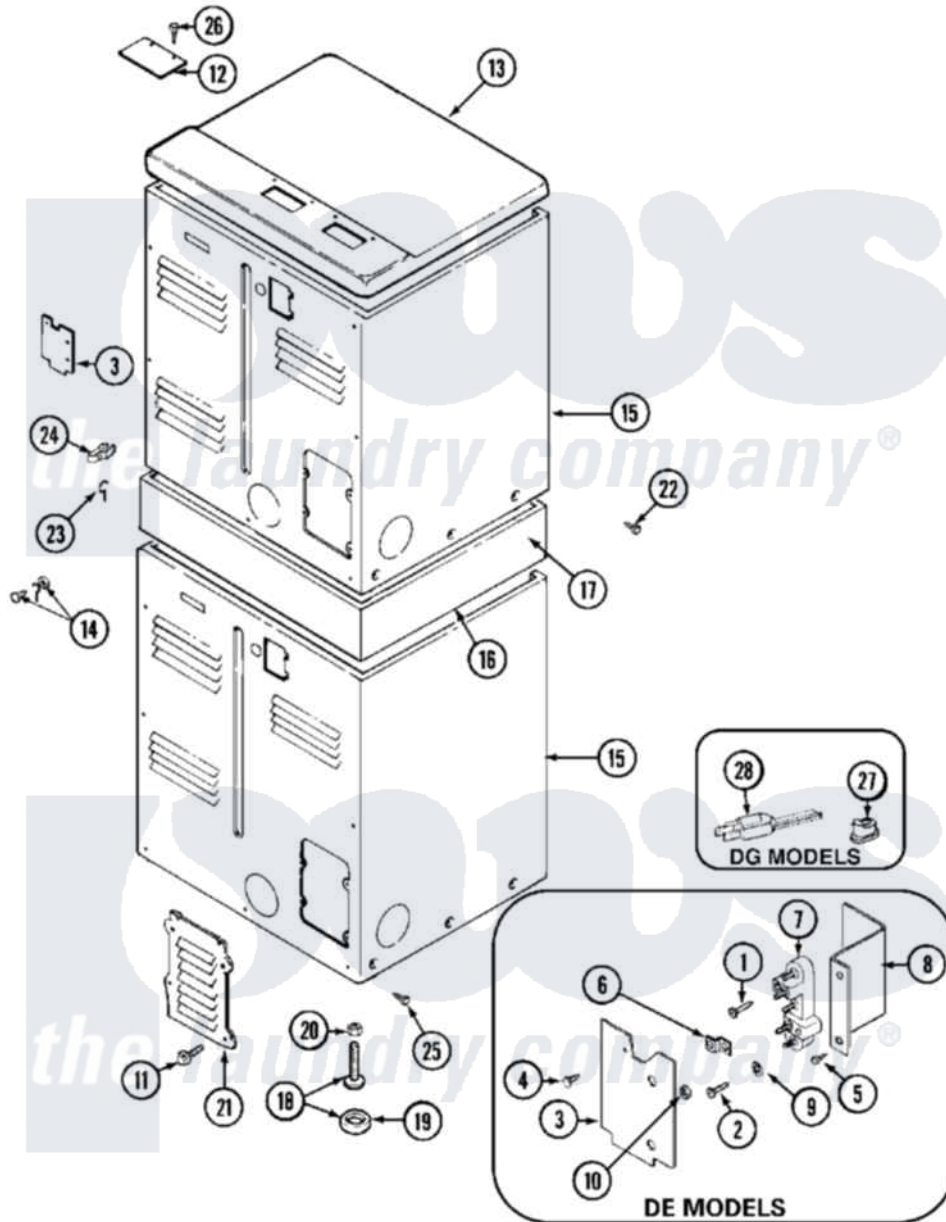

Maytag MDG13PRBAW 04 - REAR

Maytag Residential Maytag MDG13PRBAW Dryer Parts Parts Diagram 04 - REAR
 Click on the part number to view part

Item	Original Part Number	Replaced By	Status	Part Description
001	NLA		Not Available	SCREW, GROUND STRAP
002	Y310632	1163839		Screw
003	Y312905		Not Available	COVER, TERMINAL
004	Y313561			Screw----NA
005	Y312209	W10001200		Screw
006	Y312184			Strap, Grounding
007	33001244			Block, Terminal
008	Y312904			Bracket, Terminal Block
009	311093			Washer, Terminal Connection
"	Y311270			Washer, Terminal Block
010	311484	112432		Nut
011	216423	3370225		Screw
012	NLA		Not Available	PLATE, TOP COVER
013	NLA		Not Available	COVER, TOP (WHT)
014	NLA		Not Available	SCREW
015	NLA		Not Available	CABINET (LWR-WHT)

"	Y310632	1163839		Screw
016	NLA		Not Available	SUPPORT ASSEMBLY (WHT)
017	310933	33002194		Nut, Speed
018	Y302699	22003428		Leg, Adjustable
019	210684			Foot, Adjustable Leg
020	210385			Lock Nut For Adjustable Leg
021	Y312951		Not Available	ACCESS COVER, BACK
022	911050	4312464		Screw
"	Y310632	1163839		Screw
023	311155			Ground Wire And Clamp
024	301548			Clamp, Ground Wire
"	313122			Screw - Baffle To Tumbler
025	213007			Xfor Cabinet See Cabinet, Back
026	Y313559			Screw
027	211881			Grommet, Cord Part Not Used- Gas Models Only
028	33001246		Not Available	CORD, POWER