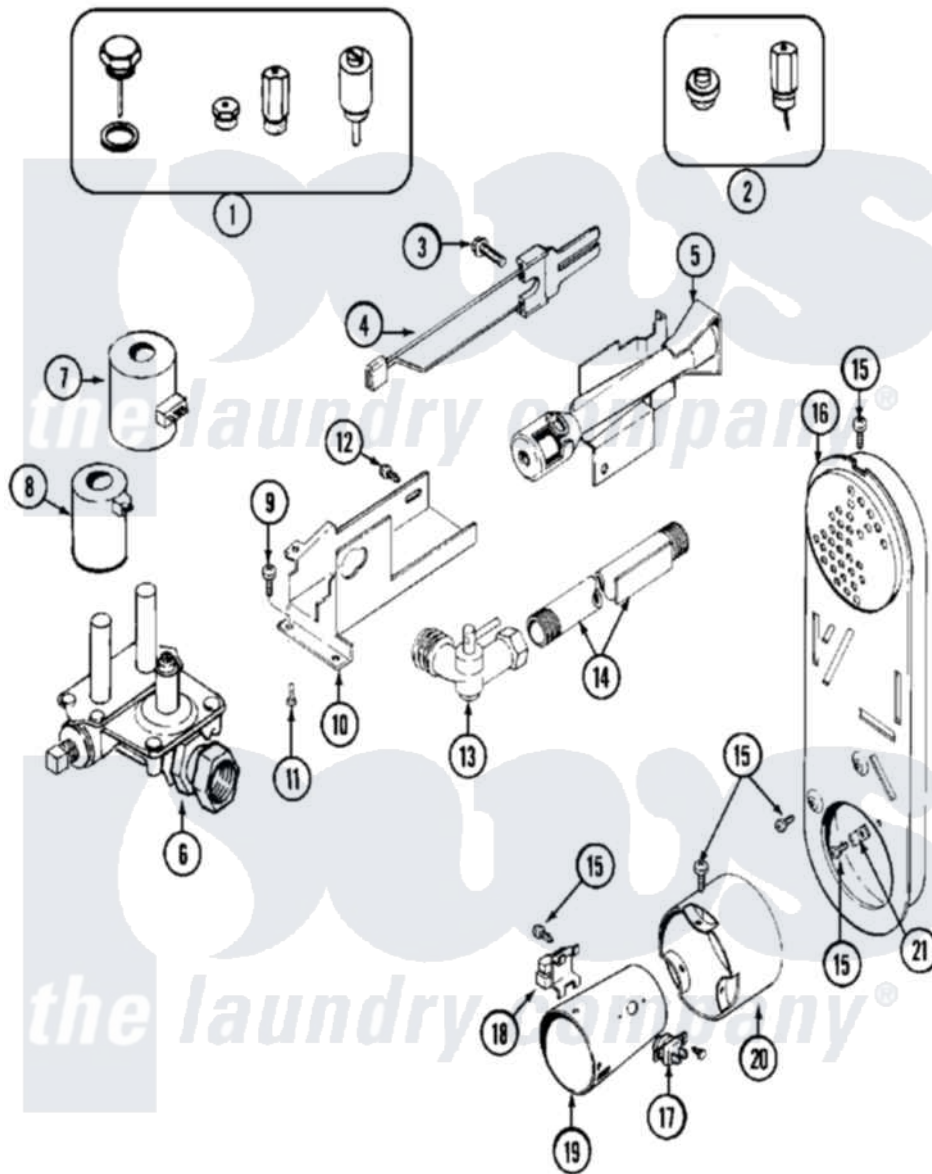

Maytag MDG13PRBAW 06 - GAS VALVE

Maytag Residential Maytag MDG13PRBAW Dryer Parts Parts Diagram 06 - GAS VALVE
 Click on the part number to view part

Item	Original Part Number	Replaced By	Status	Part Description
001	Y308378	W10402145		LP Gas Con
002	33001287		Not Available	CONVERSION KIT (LP TO NAT)
003	304971			Screw Note: Screw, Igniter
004	304970	4391996		Ignitor
005	33001247	33002793		Burner Assembly
006	308345			Valve, Gas
007	306106			Coil, Holding And Booster-W
008	306105	694540		Coil, 60 Hz
009	Y313561			Screw----NA
010	314566			Gas Control Bracket
011	Y313559			Screw
012	314082	90767		Screw, 8A X 3/8 HeX Washer Head Tapping
"	314568	Y313559		Screw
013	Y303349			Angle Shut-Off, Gas Valve Pipe And Bracket Assembly

014	Y303383	33001735	Series 18 Not Needed Use Vavle
015	211294	90767	Screw, 8A X 3/8 HeX Washer Head Tapping
016	Y308504		Not Available INLET DUCT ASSEMBLY
017	305169		Thermostat, Hi-Limit Gas
018	Y303377	338906	Radiant, Sensor
019	Y308548		Combustion Cone Assembly
020	Y303841		Cone, Extension
021	Y312890		Retainer, Heater Chamber