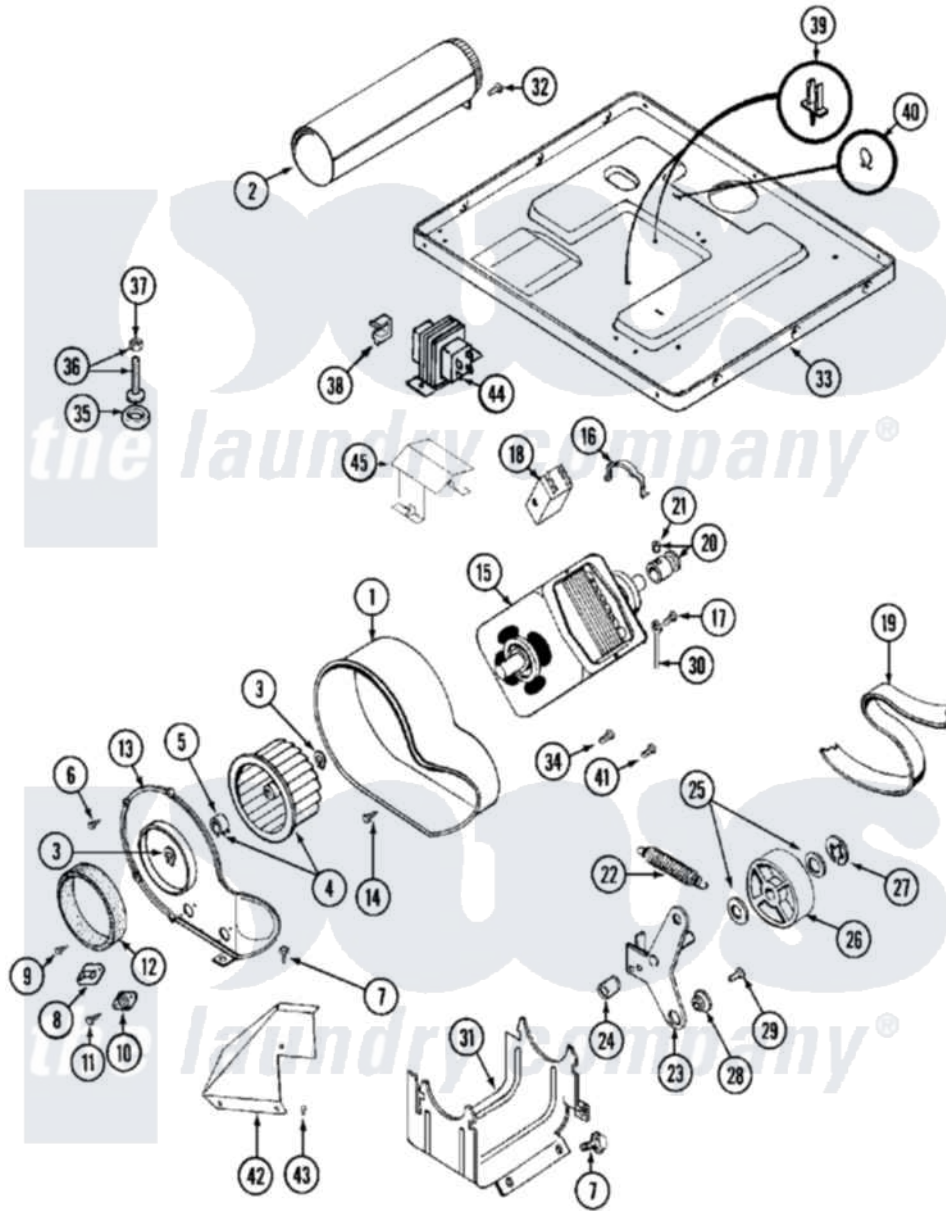

Maytag MDG13PRBAW 07 - MOTOR DRIVE

Maytag Residential Maytag MDG13PRBAW Dryer Parts Parts Diagram 07 - MOTOR DRIVE
 Click on the part number to view part

Item	Original Part Number	Replaced By	Status	Part Description
001	Y312893			Housing, Blower
002	Y303442			EXHAUST DUCT ASSEMBLY
003	410233	9703438		Ring-Retrn
004	Y303836			Blower Wheel Assembly And Clamp
005	312967			Clamp, Blower Housing
006	Y312961	W10116751		Screw
007	Y313561			Screw---NA
008	307208			Thermistor, Temp. Control
"	Y303391	33303391		Thermostat, Cycling
009	211294	90767		Screw, 8A X 3/8 HeX Washer Head Tapping
010	306604			Cut-Off, Thermal Part Not Used
011	NLA		Not Available	SCREW, THERMAL CUT-OFF
012	Y312901			Seal, Housing Cover
013	314778		Not Available	COVER, BLOWER HOUSING