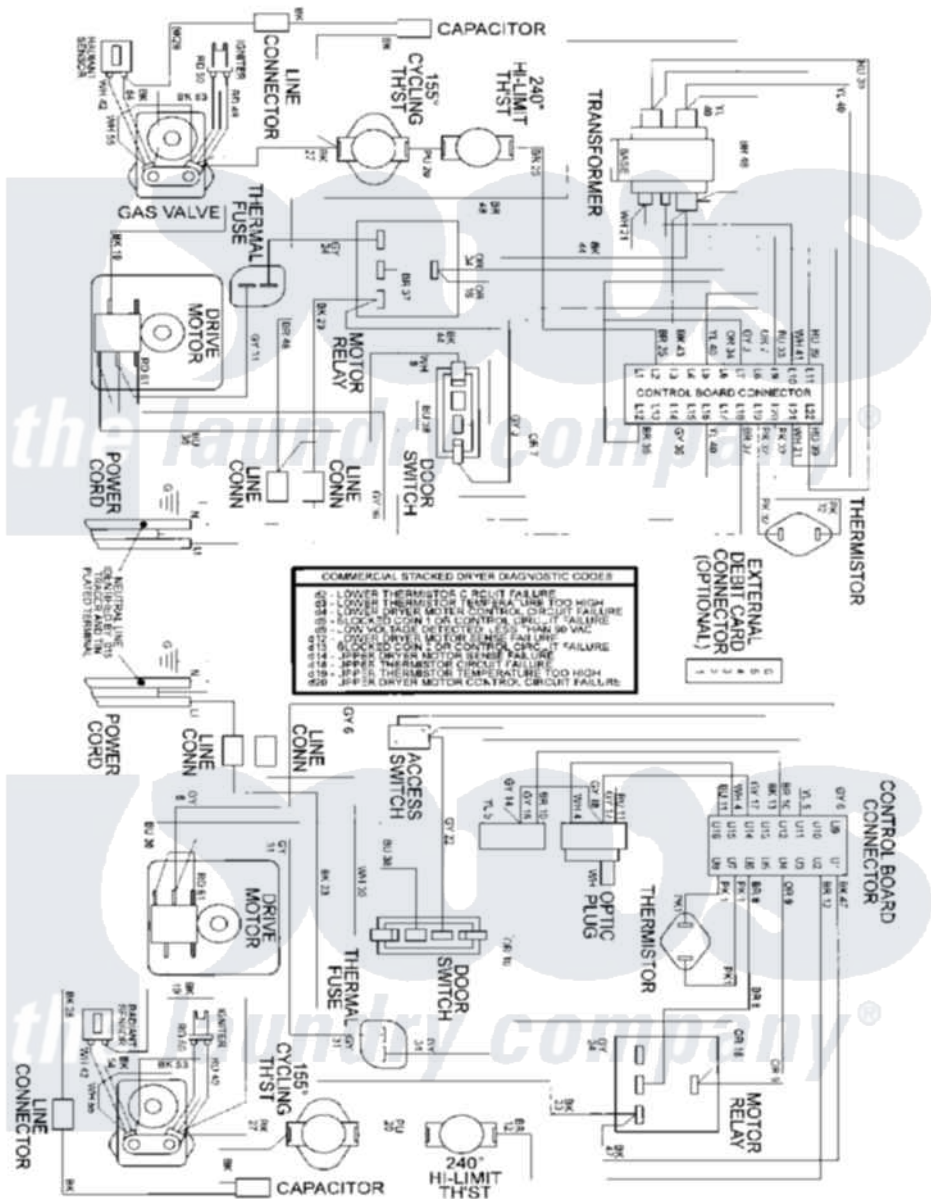

# Maytag MDG13PRBAW 08 - WIRING INFORMATION

Maytag Residential Maytag MDG13PRBAW Dryer Parts Parts Diagram 08 - WIRING INFORMATION  
 Click on the part number to view part

Item	Original Part Number	Replaced By	Status	Part Description
001	NLA		Not Available	WIRING INFORMATION