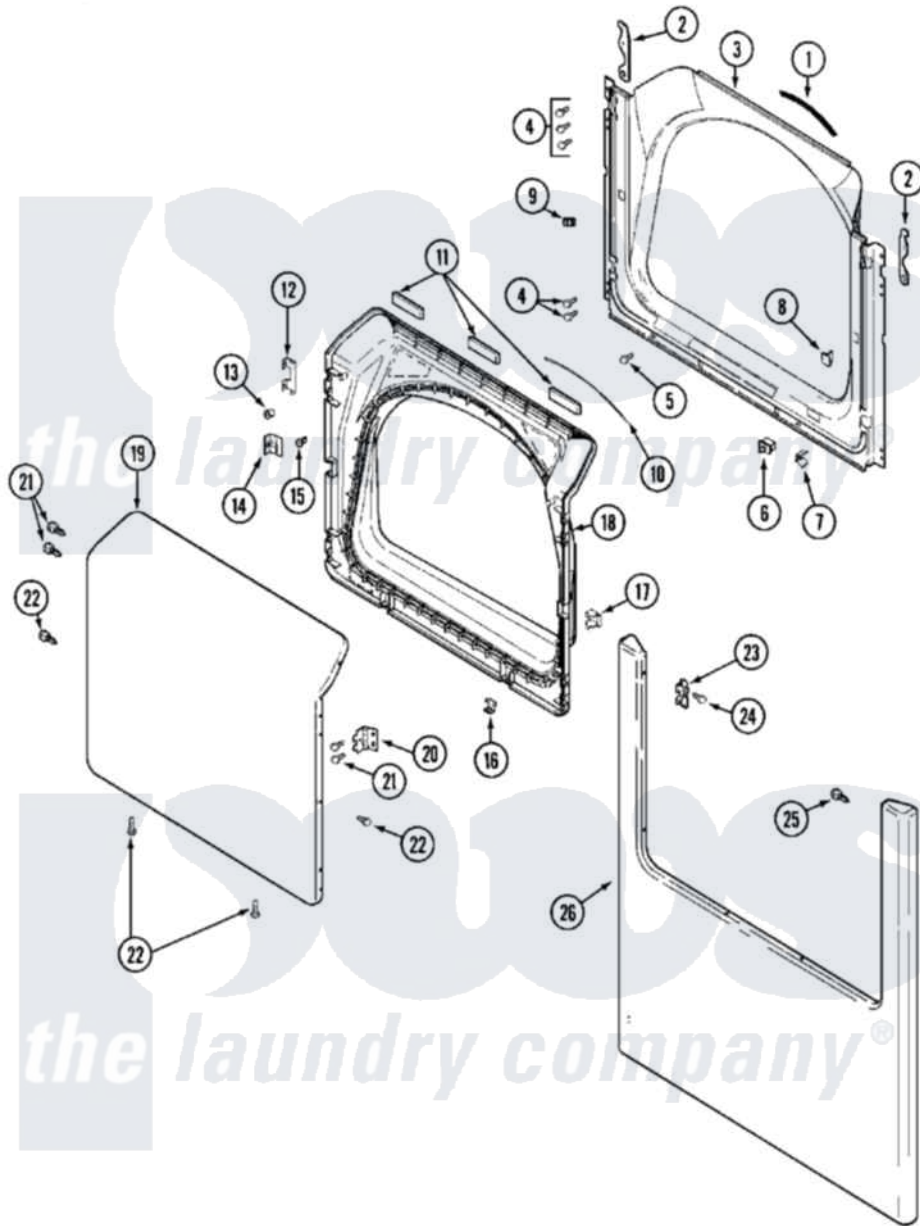

# Maytag MDG14PDAAQ 04 - DOOR

Maytag [Residential Maytag MDG14PDAAQ Dryer Parts](#) Parts Diagram 04 - DOOR  
 Click on the part number to view part

Item	Original Part Number	Replaced By	Status	Part Description
001	<a href="#">33001767</a>			Seal, Shroud
002	22002033	<a href="#">33002597</a>		Hook, Security
003	<a href="#">33001778</a>			Shroud
"	33001779	<a href="#">33002379</a>		Shroud
004	<a href="#">22001995</a>			Screw Note: Screw, Tumbler Front And Shroud
005	<a href="#">33001768</a>			Screw, Shroud Note: Screw, Shroud And Outlet Duct
006	33001509	<a href="#">W10169313</a>		Switch-Dor
007	<a href="#">33001760</a>			Bracket, Hinge
008	NLA		Not Available	PLUG, DOOR CATCH
009	Y304578	<a href="#">LA-1003</a>		Door Catch Kit
010	<a href="#">33002094</a>			Seal, Door
011	33001268		Not Available	PAD, DOOR
012	<a href="#">22002038</a>			Clip, Door
013	<a href="#">33001771</a>			Bushing, Inner Door
014	<a href="#">33001793</a>			Bracket, Strike