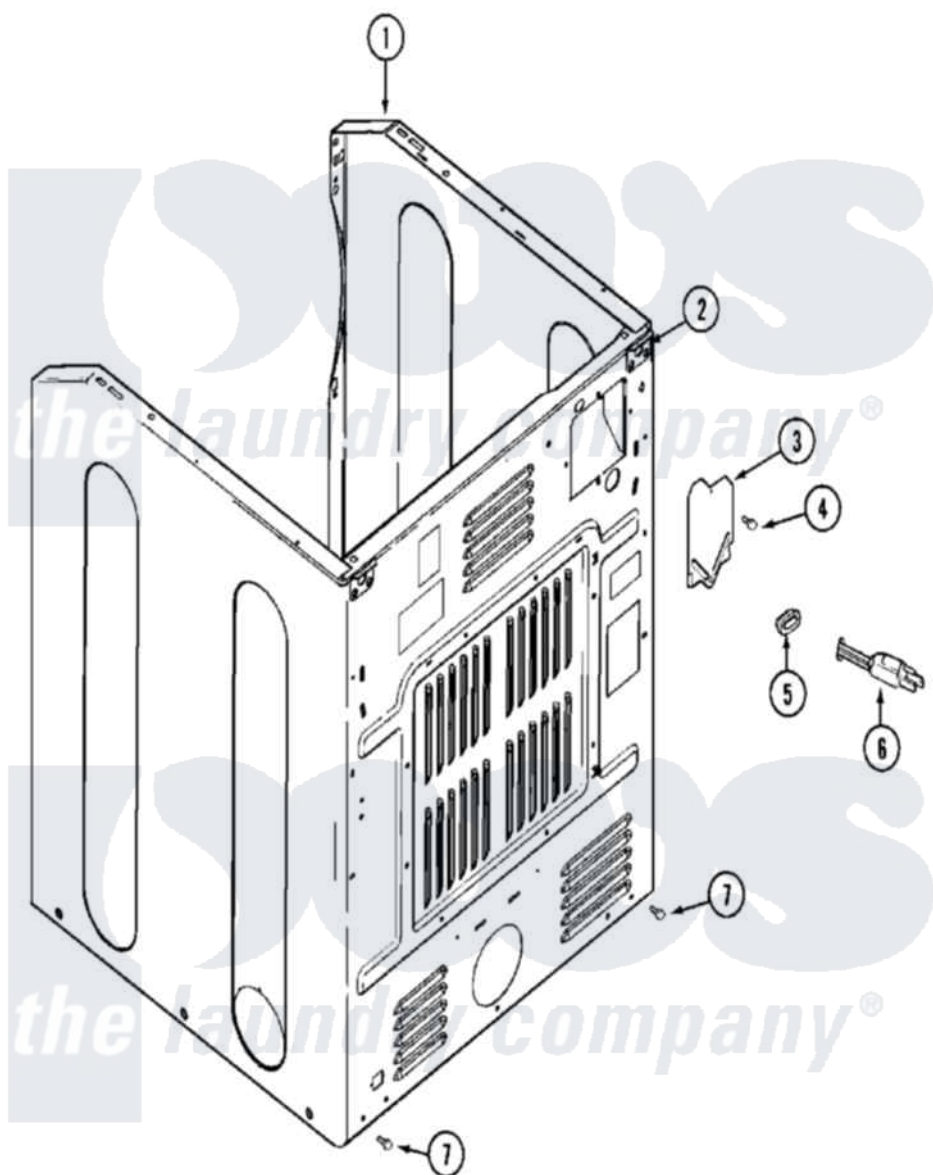

# Maytag MDG14PDAAQ 05 - CABINET-REAR

Maytag Residential Maytag MDG14PDAAQ Dryer Parts Parts Diagram 05 - CABINET-REAR  
 Click on the part number to view part

Item	Original Part Number	Replaced By	Status	Part Description
001	NLA		Not Available	CABINET (WHT W/V-BRACKET)
002	<a href="#">22001995</a>			Screw Note: Screw, Tumbler Front And Shroud
"	22003367	<a href="#">22004095</a>		Hinge, Plastic
"	NLA		Not Available	BRACKET, CABINET HINGE
003	<a href="#">33001795</a>			Cover, Terminal Block
004	<a href="#">22001995</a>			Screw Note: Screw, Tumbler Front And Shroud
005	<a href="#">211881</a>			Grommet, Cord Part Not Used-Gas Models Only
006	208784	<a href="#">22003062</a>		Cord, Power
007	<a href="#">22001995</a>			Screw Note: Screw, Tumbler Front And Shroud