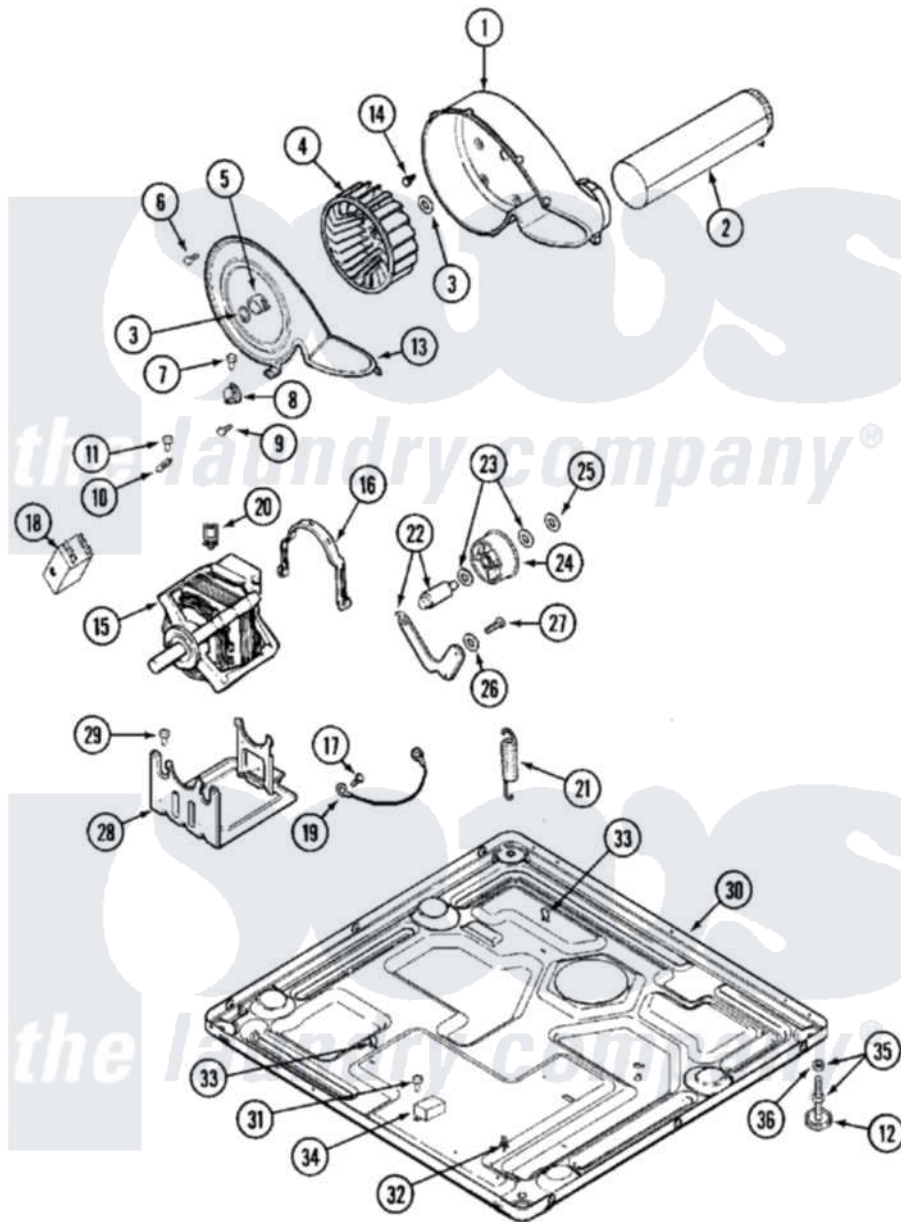

# Maytag MDG14PDAAQ 07 - MOTOR DRIVE

Maytag [Residential Maytag MDG14PDAAQ Dryer Parts](#) Parts Diagram 07 - MOTOR DRIVE  
 Click on the part number to view part

Item	Original Part Number	Replaced By	Status	Part Description
001	<a href="#">33001789</a>			Housing, Blower
002	<a href="#">22001995</a>			Screw Note: Screw, Tumbler Front And Shroud
"	<a href="#">33001800</a>			Duct Assembly, Exhaust
003	410233	<a href="#">9703438</a>		Ring-Retrn
004	<a href="#">33001790</a>			Wheel, Blower
005	<a href="#">312967</a>			Clamp, Blower Housing
006	33001855	<a href="#">33002917</a>		Screw, No.10-16
007	<a href="#">Y313561</a>			Screw---NA
008	<a href="#">303392</a>			Thermostat, Cycling
"	<a href="#">33303391</a>			Thermostat, Cycling
009	22001996	<a href="#">3370225</a>		Screw
010	<a href="#">33001762</a>			Fuse, Thermal
011	NLA		Not Available	SCREW, THERMAL CUT-OFF
012	<a href="#">Y314137</a>			Foot, Rubber
013	33001796	<a href="#">33002711</a>		Cover, Blower Housing
014	314818	<a href="#">1163839</a>		Screw