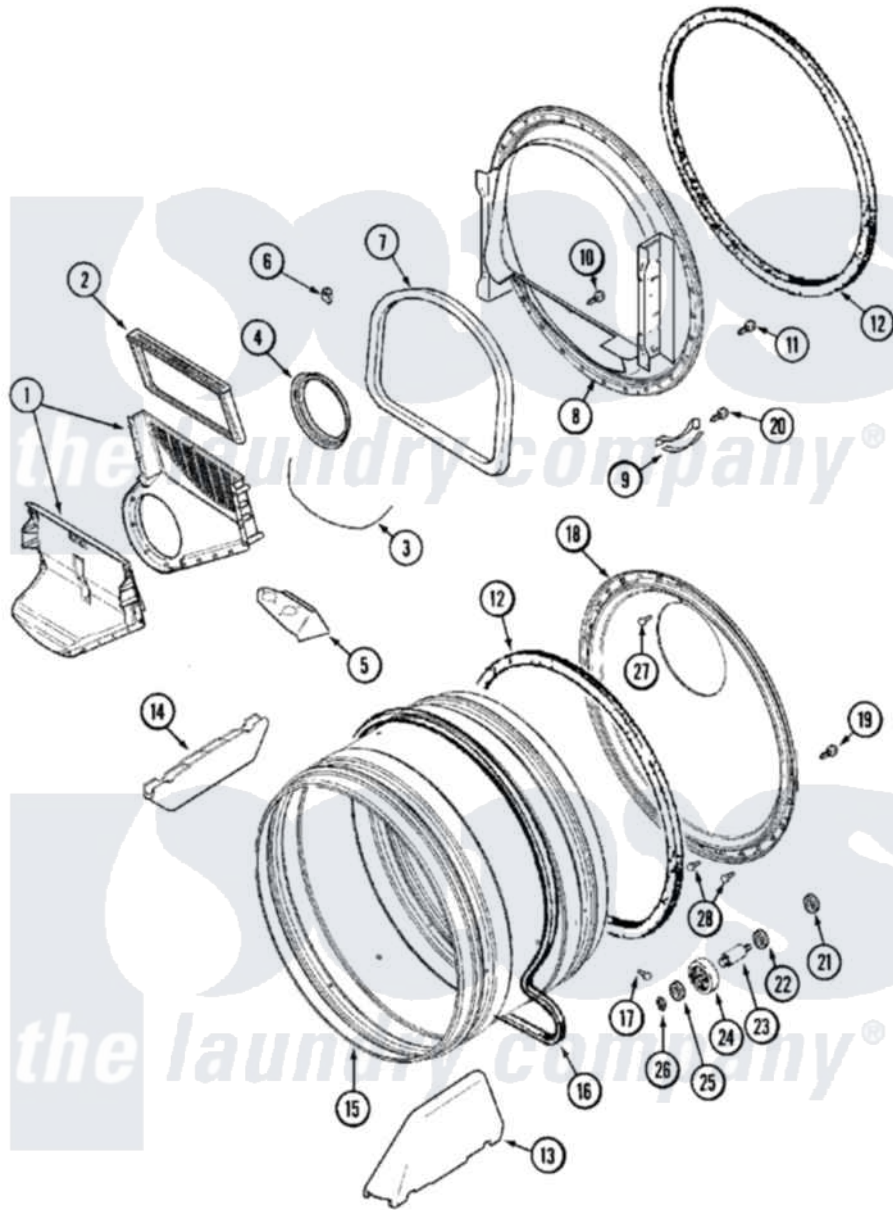

# Maytag MDG14PDAAQ 08 - TUMBLER

Maytag [Residential Maytag MDG14PDAAQ Dryer Parts](#) Parts Diagram 08 - TUMBLER  
 Click on the part number to view part

Item	Original Part Number	Replaced By	Status	Part Description
001	<a href="#">33001799</a>			Outlet Duct Assembly Note: Outlet Duct Assembly
002	33001804	<a href="#">33002790</a>		Lint Filter
003	NLA		Not Available	SEAL, OUTLET DUCT
004	33001758	<a href="#">33002560</a>		Seal, Blower
005	<a href="#">33001837</a>			Cover, Thermostat
006	<a href="#">Y310376</a>			Clip, Door Switch Harness
007	<a href="#">33001767</a>			Seal, Shroud
008	<a href="#">33001802</a>			Front, Tumbler
009	<a href="#">306508</a>			Tumbler Bearing Kit ----W
010	NLA		Not Available	SCREW, OUTLET DUCT (PHILLIPS)
011	33001855	<a href="#">33002917</a>		Screw, No.10-16
012	<a href="#">33001807</a>			Seal, Tumbler
013	33001756	<a href="#">33002032</a>		Baffle
014	<a href="#">33001755</a>			Baffle
015	33001794	<a href="#">33001889</a>		Tumbler

016	33001777	<a href="#">33002535</a>	V-Belt
017	33001788	<a href="#">33002973</a>	Screw, No.9-15 X 1.00 Hx WS
018	<a href="#">33001801</a>		Back, Tumbler
019	<a href="#">33002190</a>		SCrew, C BraCe, BraCket, Cabinet
020	<a href="#">210720</a>		Rivet, Bearing To Tumbler Fmt
021	<a href="#">33001443</a>		Nut, Hex
022	Y313347	<a href="#">312535</a>	Washer, Vault Mounting Brk.
023	Y312948	<a href="#">6-3129480</a>	Shaft- Tumbler
024	Y303373	<a href="#">12001541</a>	Drum Roller/Washer Assembly--W
025	<a href="#">312535</a>		Washer, Vault Mounting Brk.
026	410233	<a href="#">9703438</a>	Ring-Retrn
027	<a href="#">210932</a>		Screw, No.8 X 9/16 Ctsk Note: Screw, Inlet Duct
028	22001996	<a href="#">3370225</a>	Screw