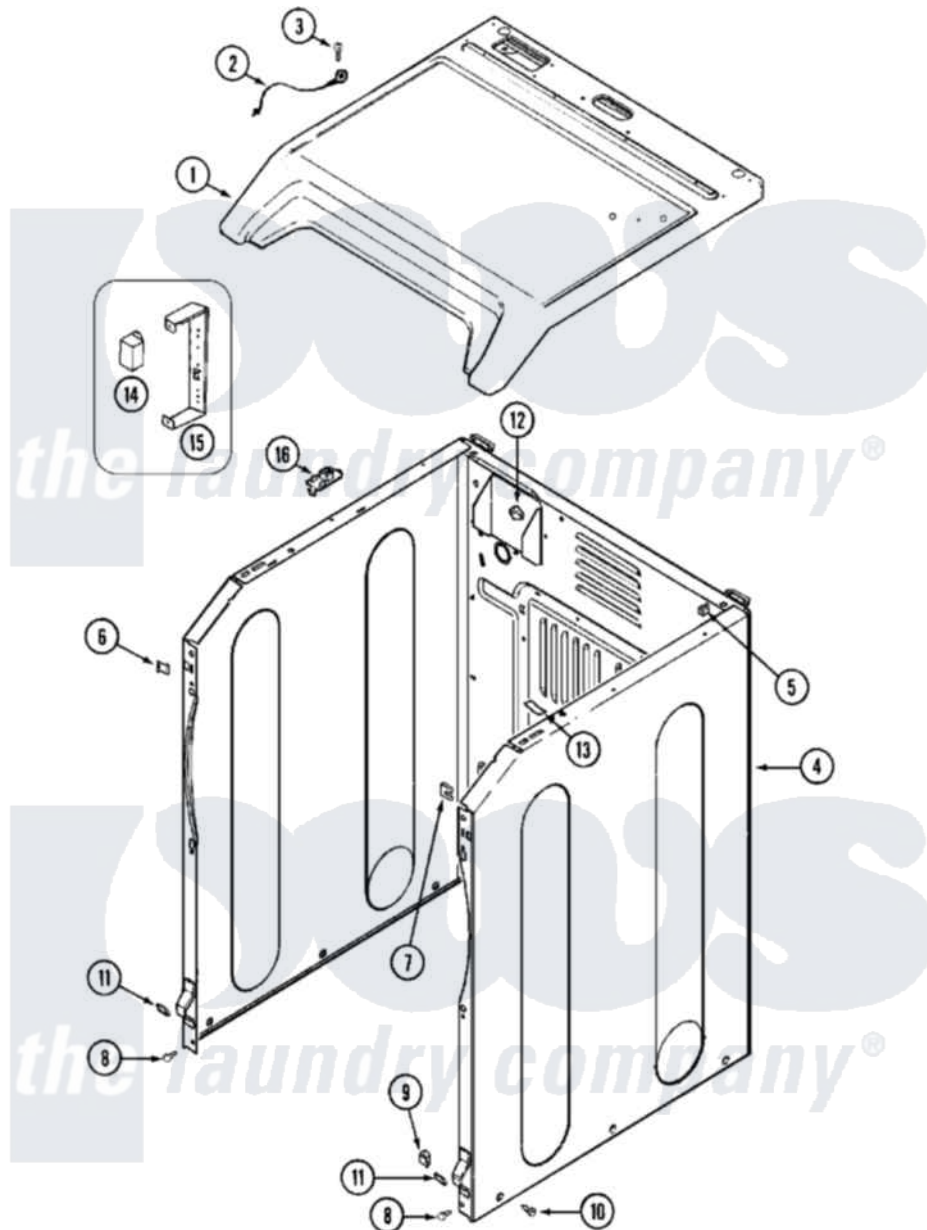

Maytag MDG14PDSAW 03 - CABINET-FRONT

Maytag Residential Maytag MDG14PDSAW Dryer Parts Parts Diagram 03 - CABINET-FRONT
 Click on the part number to view part

Item	Original Part Number	Replaced By	Status	Part Description
001	33001797			Cover, Top
"	33002629			Cover, Top
002	22001959			Wire, Ground
003	210186	3370225		Screw
004	22001995			Screw Note: Screw, Tumbler Front And Shroud
"	22003367	22004095		Hinge, Plastic
"	22003639			Cabinet Assembly
"	NLA		Not Available	CABINET (WHT)
005	310933	33002194		Nut, Speed
006	22002049			Clip Note: Clip, Front Panel
007	213280	204439		Screw And Fstner Assembly
008	22001995			Screw Note: Screw, Tumbler Front And Shroud
009	Y310376			Clip, Door Switch Harness
010	213007			Xfor Cabinet See Cabinet, Back

"	22003409	213007	Xfor Cabinet See Cabinet, Back
011	22002239		Clip, Front Panel
012	Y310376		Clip, Door Switch Harness
013	33001836		Strap, Top Cover Support
014	206824	W10133335	Relay, Motor
015	314627		Bracket, Relays
"	Y251119	3177991	Screw
016	33001872	33002891	Pin, Locator