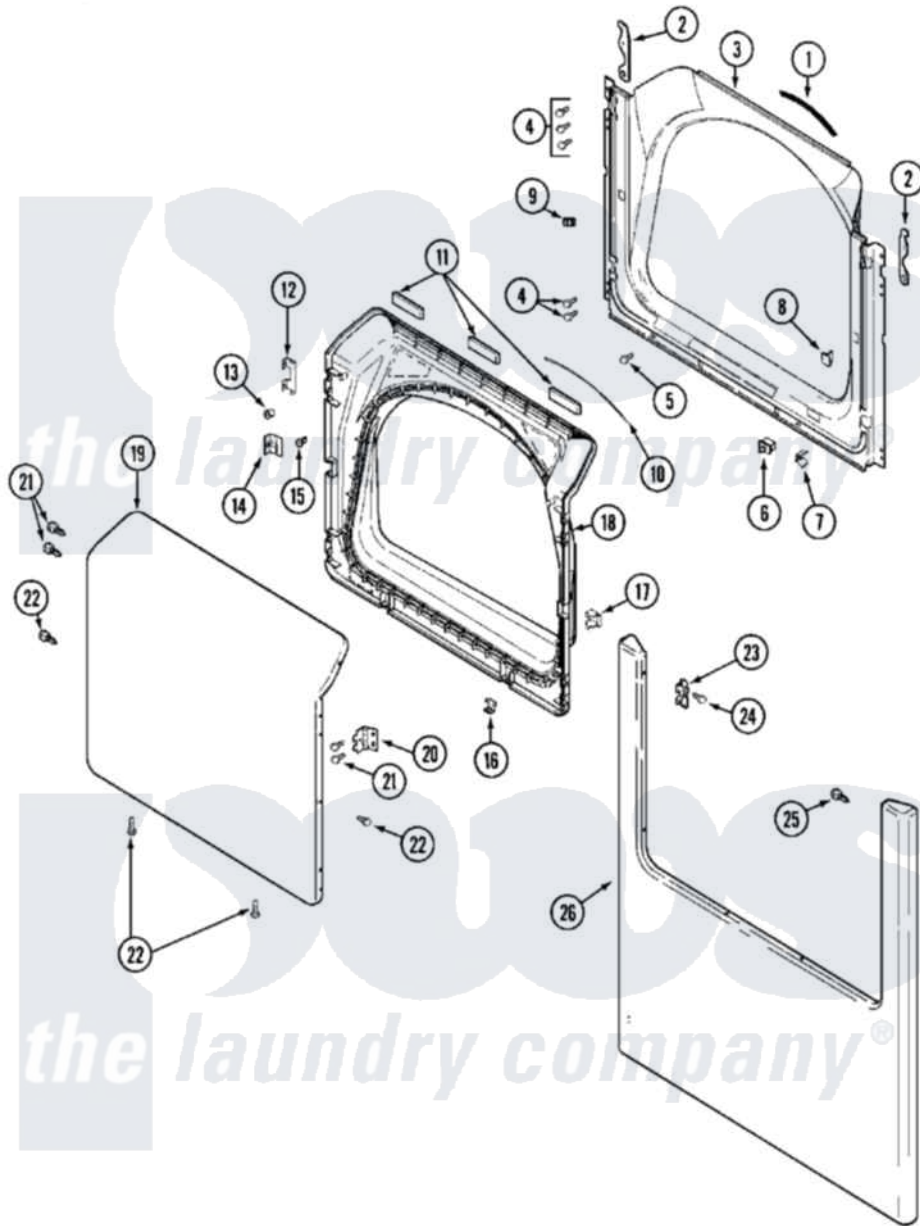

Maytag MDG14PDSAW 04 - DOOR

Maytag [Residential Maytag MDG14PDSAW Dryer Parts](#) Parts Diagram 04 - DOOR
 Click on the part number to view part

| Item | Original Part Number | Replaced By | Status | Part Description |
|------|--------------------------|--------------------------|---------------|---|
| 001 | 33001767 | | | Seal, Shroud |
| 002 | 22002247 | 33002597 | | Hook, Security |
| 003 | 33002033 | | | Shroud |
| 004 | 22001995 | | | Screw Note: Screw, Tumbler Front And Shroud |
| 005 | 33001768 | | | Screw, Shroud Note: Screw, Shroud And Outlet Duct |
| 006 | 33001436 | | | Switch, Door |
| 007 | 33001760 | | | Bracket, Hinge |
| 008 | NLA | | Not Available | PLUG, DOOR CATCH |
| 009 | Y304578 | LA-1003 | | Door Catch Kit |
| 010 | 33002094 | | | Seal, Door |
| 011 | 33001268 | | Not Available | PAD, DOOR |
| 012 | 22002038 | | | Clip, Door |
| 013 | 33001771 | | | Bushing, Inner Door |
| 014 | 33001793 | | | Bracket, Strike |
| 015 | 33001761 | | | Strike, Door |

| | | | |
|-----|--------------------------|--------------------------|------------------------------|
| 016 | 22002039 | | Clip, Door |
| 017 | 33001763 | | Plug, Inner Door |
| 018 | 33001750 | | Door, Inner/ W Seal |
| 019 | 22001979 | | Door, Outer |
| 020 | 33001759 | | Hinge, Door |
| 021 | 22002062 | 98006631 | Screw |
| 022 | 22002063 | | Screw No.8-18AB Wafer Head |
| 023 | 33001764 | | Cover, Hinge Hole |
| 024 | 33001846 | | Screw, Hinge Hole Cover |
| 025 | 22002243 | | Screw, Front Panel And Hinge |
| " | 22002244 | | Clip, Grounding |
| 026 | 22002239 | | Clip, Front Panel |
| " | 22002241 | 22002836 | Panel, Front |