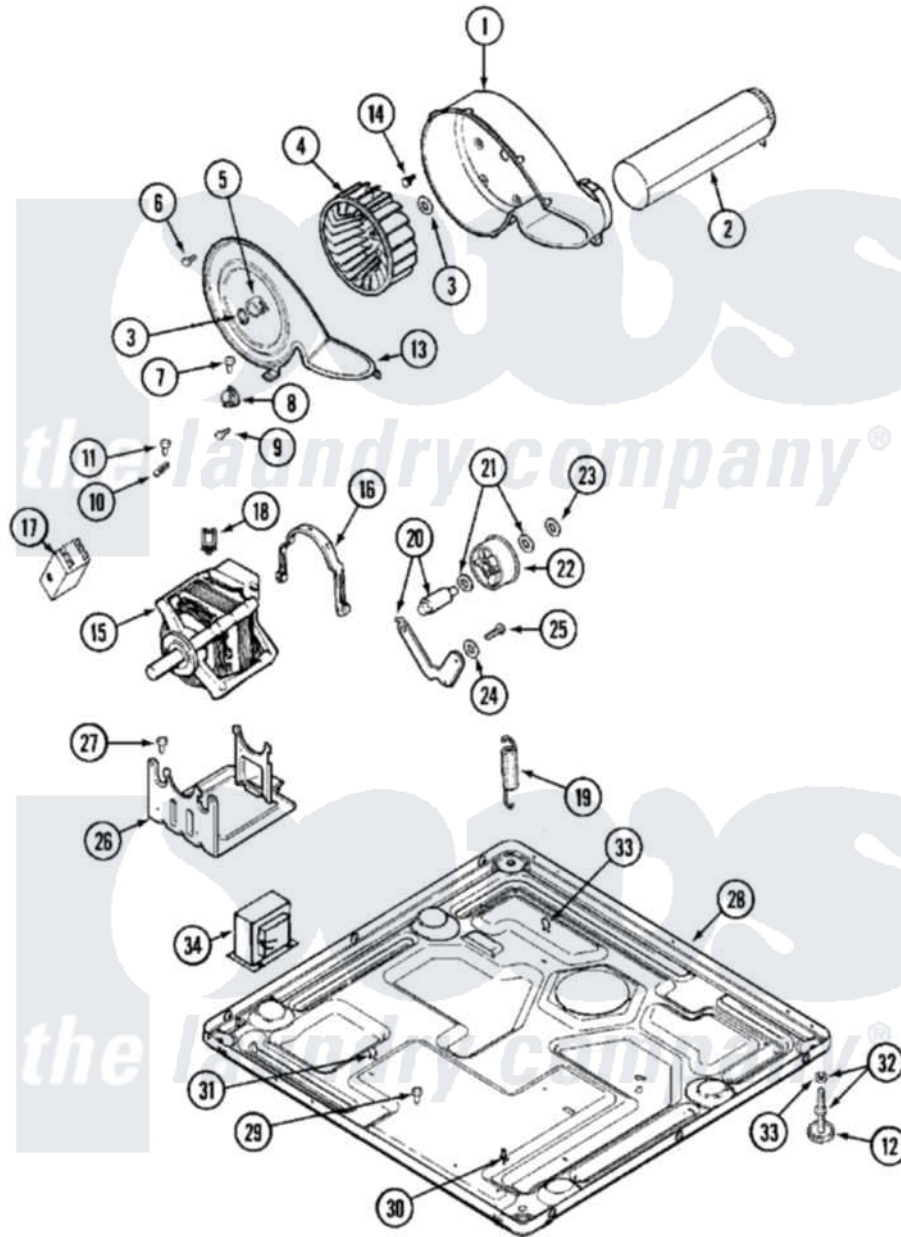

Maytag MDG14PDSAW 07 - MOTOR DRIVE

Maytag Residential Maytag MDG14PDSAW Dryer Parts Parts Diagram 07 - MOTOR DRIVE
 Click on the part number to view part

Item	Original Part Number	Replaced By	Status	Part Description
001	33001789			Housing, Blower
002	22001995			Screw Note: Screw, Tumbler Front And Shroud
"	33001800			Duct Assembly, Exhaust
003	410233	9703438		Ring-Retrn
004	33001790			Wheel, Blower
005	312967			Clamp, Blower Housing
006	33001855	33002917		Screw, No.10-16
007	Y313561			Screw---NA
008	303392			Thermostat, Cycling
"	33303391			Thermostat, Cycling
009	22001996	3370225		Screw
010	33001762			Fuse, Thermal
011	NLA		Not Available	SCREW, THERMAL CUT-OFF
012	Y314137			Foot, Rubber
013	33001796	33002711		Cover, Blower Housing
014	314818	1163839		Screw

015	33001945	W10197708	Motor-Drve
"	33002463	W10197708	Motor-Drve
"	33002479	W10197708	Motor-Drve
016	Y015825		Clip, Motor To Motor Support
017	NLA	Not Available	SWITCH, MOTOR
018	Y310376		Clip, Door Switch Harness
019	33001754	33002459	Assembly, Spring And Plug
"	33002460	33002459	Assembly, Spring And Plug
"	33002461		Plug For Spring
020	33001840	6-3705180	Idler Arm
021	Y312527		Washer, Idler Shaft
022	33001783	6-3700340	BearIng- I
023	312958	354987	Ring, Retaining
024	315772		Sleeve, Idler Arm
025	Y014874		Screw, Idler Arm And Sleeve
026	Y313561		Screw----NA
"	33001752	33002817	Motor Support, Offset
"	33002466	33002817	Motor Support, Offset
027	Y313561		Screw----NA
028	33002622		Base,
"	NLA	Not Available	BASE
029	22001078	3177991	Screw
030	315471	22003298	Retainer, Wire
031	410490		Spring, Retainer Wire Harness
032	Y305086		Adjustable Leg And Nut
033	Y052740	62739	Nut, Lock
034	211294	90767	Screw, 8A X 3/8 HeX Washer Head Tapping
"	33001948		Transformer Lower
"	Y313559		Screw