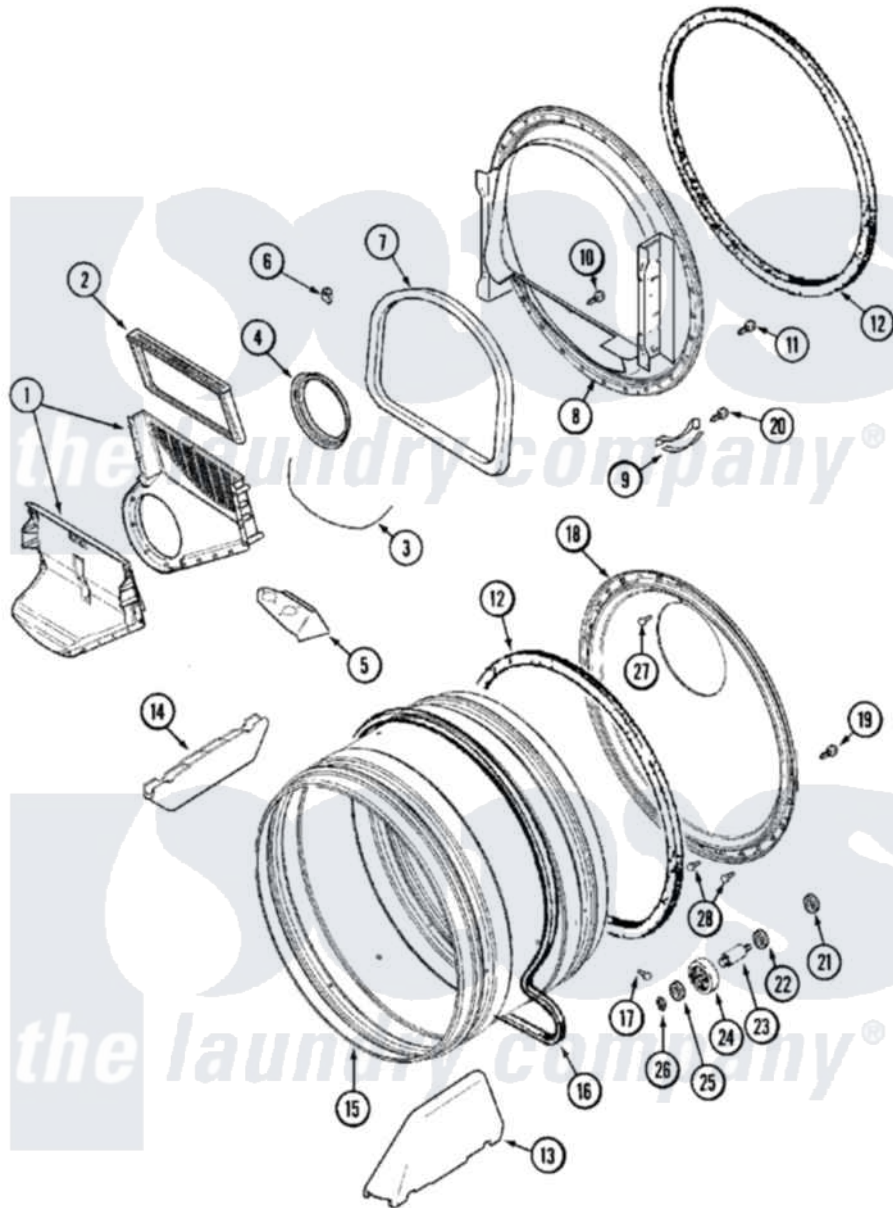

Maytag MDG14PDSAW 09 - TUMBLER

Maytag [Residential Maytag MDG14PDSAW Dryer Parts](#) Parts Diagram 09 - TUMBLER
 Click on the part number to view part

Item	Original Part Number	Replaced By	Status	Part Description
001	33001799			Outlet Duct Assembly Note: Outlet Duct Assembly
002	33001804	33002790		Lint Filter
003	NLA		Not Available	SEAL, OUTLET DUCT
004	33001758	33002560		Seal, Blower
005	33001837			Cover, Thermostat
006	Y310376			Clip, Door Switch Harness
007	33001767			Seal, Shroud
008	33001802			Front, Tumbler
009	306508			Tumbler Bearing Kit ----W
010	NLA		Not Available	SCREW, OUTLET DUCT (PHILLIPS)
011	33001855	33002917		Screw, No.10-16
012	33001807			Seal, Tumbler
013	33001756	33002032		Baffle
014	33001755			Baffle
015	33001794	33001889		Tumbler

016	33001777	33002535	V-Belt
017	33001788	33002973	Screw, No.9-15 X 1.00 Hx WS
018	33001801		Back, Tumbler
019	33002190		SCrew, C BraCe, BraCket, Cabinet
020	210720		Rivet, Bearing To Tumbler Fmt
021	33001443		Nut, Hex
022	Y313347	312535	Washer, Vault Mounting Brk.
023	Y312948	6-3129480	Shaft- Tumbler
024	Y303373	12001541	Drum Roller/Washer Assembly--W
025	312535		Washer, Vault Mounting Brk.
026	410233	9703438	Ring-Retr
027	210932		Screw, No.8 X 9/16 Ctsk Note: Screw, Inlet Duct
028	22001996	3370225	Screw