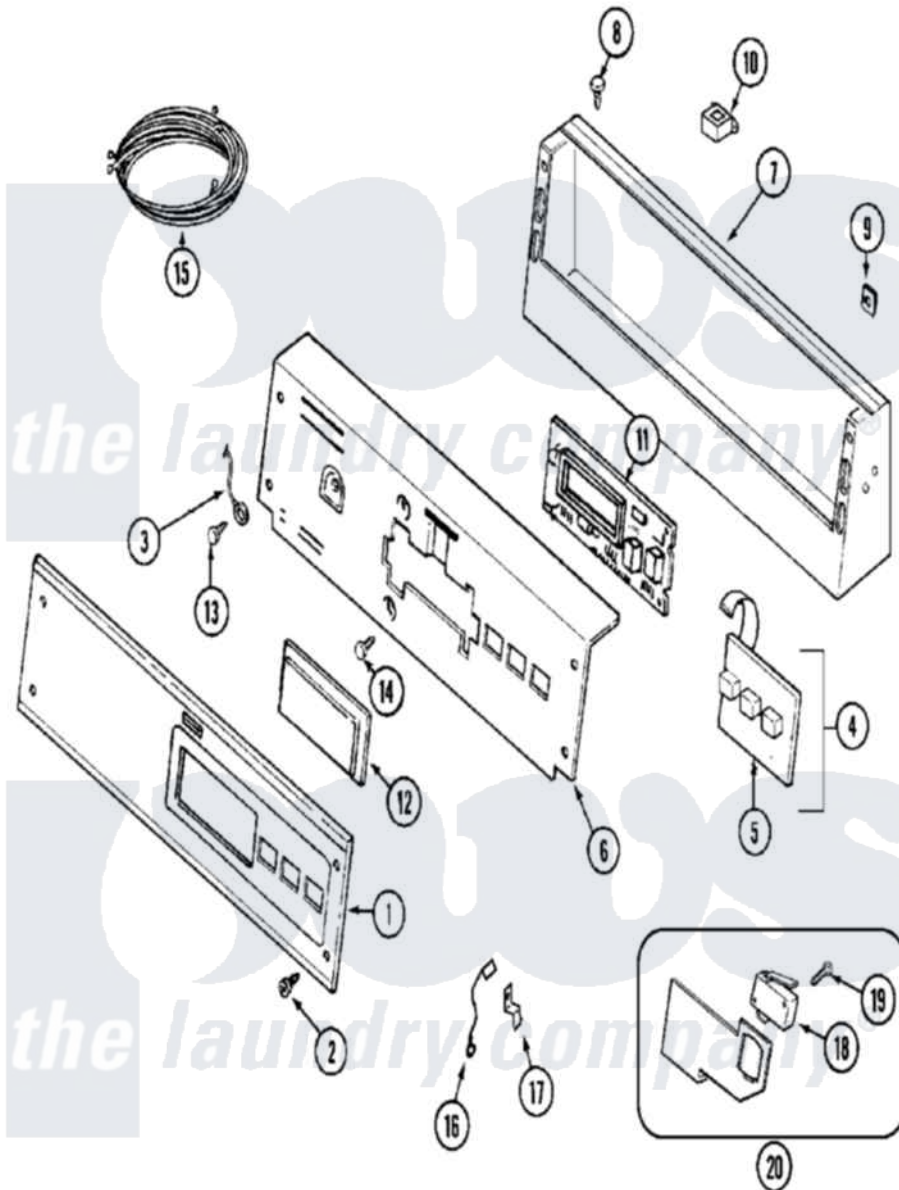

Maytag MDG14PNAEW 01 - CONTROL PANEL

Maytag [Residential Maytag MDG14PNAEW Dryer Parts](#) Parts Diagram 01 - CONTROL PANEL
 Click on the part number to view part

Item	Original Part Number	Replaced By	Status	Part Description
001	NLA		Not Available	PANEL, CONTROL
002	215506			Screw, Control Panel Overlay
003	22001959			Wire, Ground
004	215527	W10140652		Screw, 6-20 X 1/2
"	33002165			Backup Plate W/Switch Assembly
005	215517	W10131113		Push Button
006	22001511	22002954		Deflector, Water
"	33001956	W10124215		Bracket, Control
"	33002523			Bracket, Back
007	22003101			Console
"	33001957			Console
008	22001996	3370225		Screw
009	215003			Fastener, Panel And Bracket
010	211251			Screw, Transformer
"	22001419			Nut, Transformer
"	22002139			Transformer

011	33001204		Stand-Off, Ccontrol Board
"	33001839	W10130081	Control Board
"	912077		Locknut, Reader Harness
012	22001962	W10131114	Cover, Display
013	211252		Screw, Ground Wire
014	215526		Screw, Circuit Board
015	33001953		Wire Harness, Main
"	33001973		Wire Harness, Main
"	33002090		Harness, Service
"	33002168		Wire Harness, Main
016	Y206081	W10116737	Lock
017	33002092	W10133266	Cam-Lock
018	22002367		Switch, Sensor
019	22002368		Screw, Sensor Switch Bracket
020	33002093		Bracket Assembly, Switch