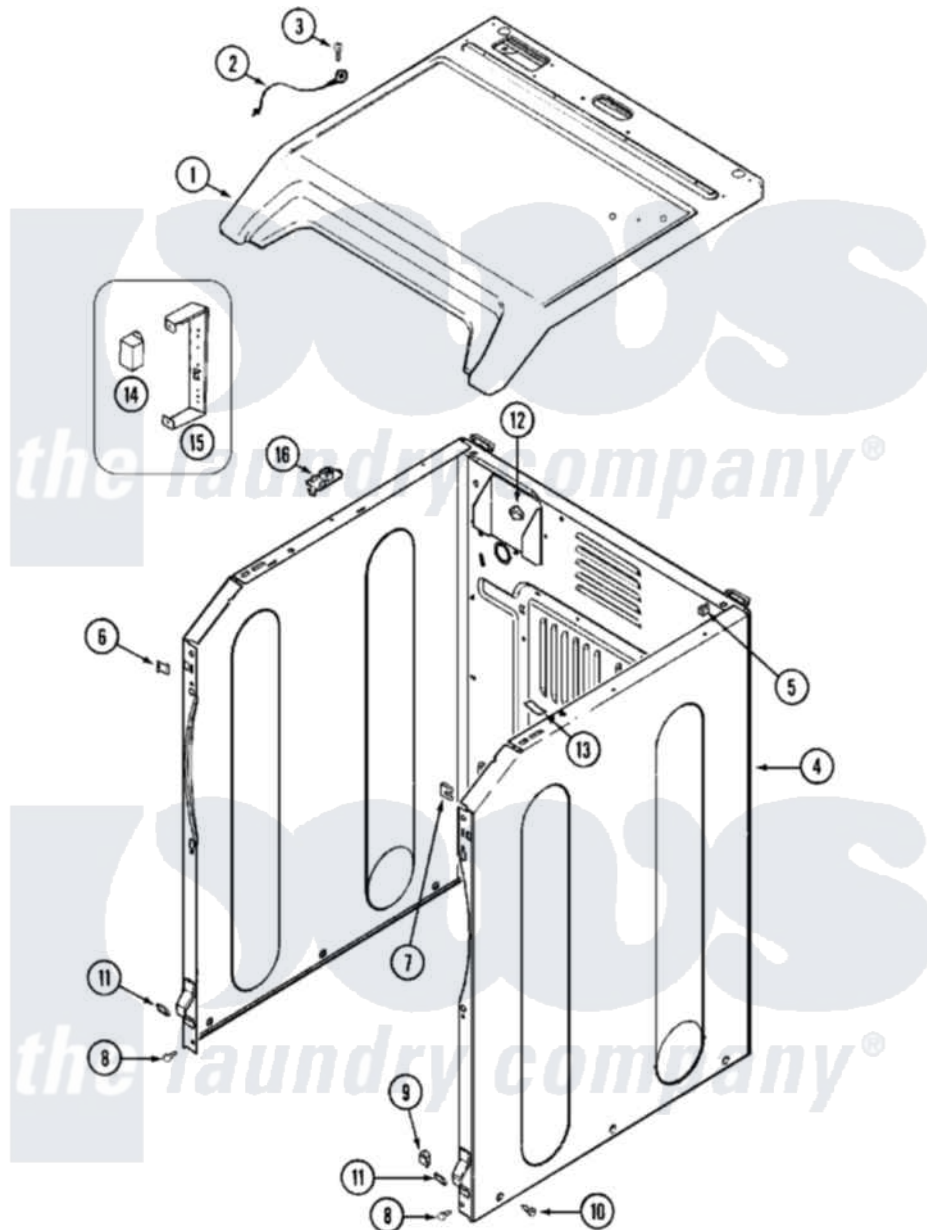

Maytag MDG14PNAEW 02 - CABINET-FRONT

Maytag Residential Maytag MDG14PNAEW Dryer Parts Parts Diagram 02 - CABINET-FRONT
 Click on the part number to view part

Item	Original Part Number	Replaced By	Status	Part Description
001	33001865			Cover, Top
"	33002627			Cover, Top
002	22001959			Wire, Ground
003	210186	3370225		Screw
004	22003639			Cabinet Assembly
"	NLA		Not Available	CABINET (WHT)
005	310933	33002194		Nut, Speed
006	22002049			Clip Note: Clip, Front Panel
007	213280	204439		Screw And Fstner Assembly
008	22001995			Screw Note: Screw, Tumbler Front And Shroud
009	Y310376			Clip, Door Switch Harness
010	213007			Xfor Cabinet See Cabinet, Back
"	22003409	213007		Xfor Cabinet See Cabinet, Back
011	22002239			Clip, Front Panel

012	NLA	Not Available	BRACKET, TERMINAL BLOCK----NA
"	Y310376		Clip, Door Switch Harness
013	33001836		Strap, Top Cover Support
014	206824	W10133335	Relay, Motor
015	314627		Bracket, Relays
"	Y251119	3177991	Screw
016	33001872	33002891	Pin, Locator