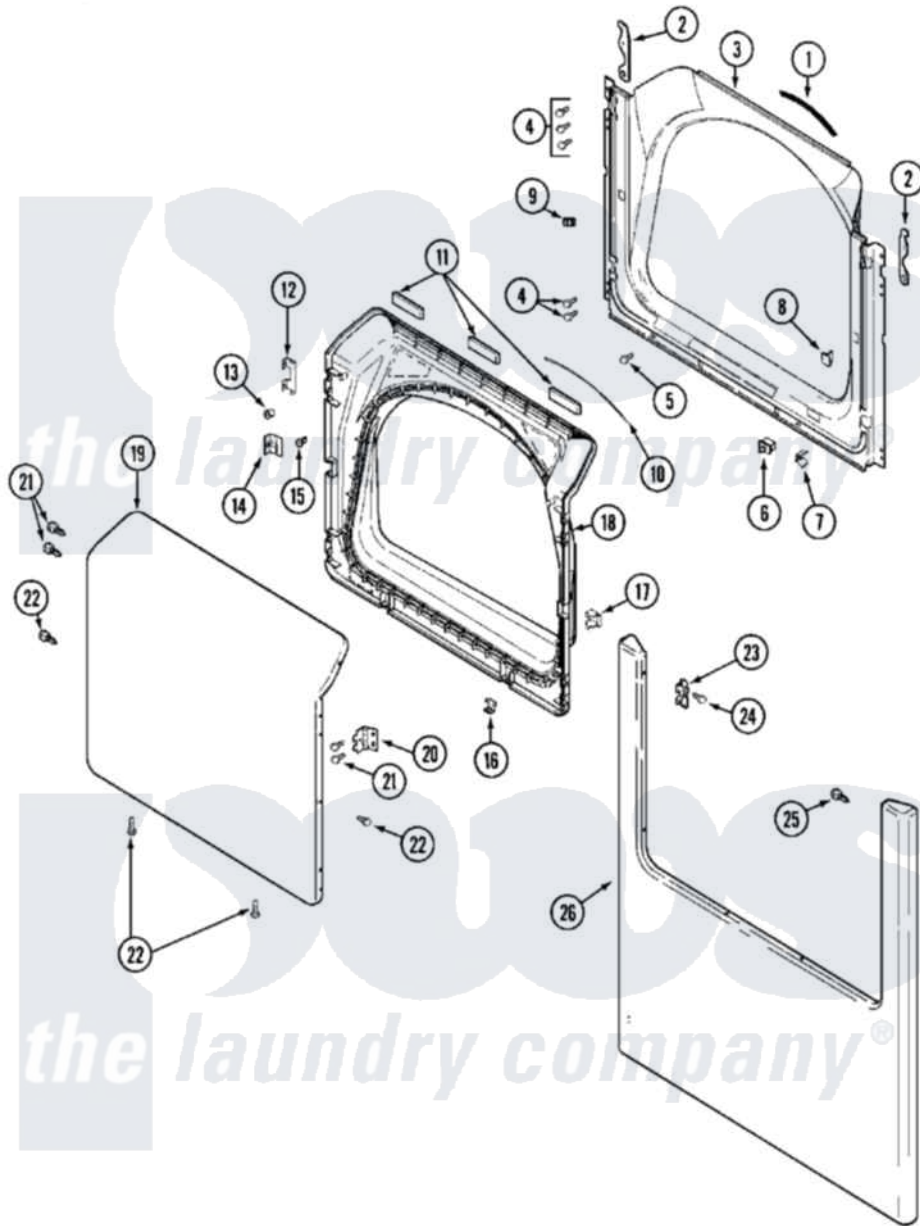

Maytag MDG14PNAEW 03 - DOOR

Maytag [Residential Maytag MDG14PNAEW Dryer Parts](#) Parts Diagram 03 - DOOR
 Click on the part number to view part

Item	Original Part Number	Replaced By	Status	Part Description
001	33001767			Seal, Shroud
002	22002247	33002597		Hook, Security
003	33002033			Shroud
004	22001995			Screw Note: Screw, Tumbler Front And Shroud
005	33001768			Screw, Shroud Note: Screw, Shroud And Outlet Duct
006	33001436			Switch, Door
007	33001760			Bracket, Hinge
008	NLA		Not Available	PLUG, DOOR CATCH
009	Y304578	LA-1003		Door Catch Kit
010	33002094			Seal, Door
011	33001268		Not Available	PAD, DOOR
012	22002038			Clip, Door
013	33001771			Bushing, Inner Door
014	33001793			Bracket, Strike
015	33001761			Strike, Door

016	22002039		Clip, Door
017	33001763		Plug, Inner Door
018	33001750		Door, Inner/ W Seal
019	22001979		Door, Outer
"	33001893	Not Available	LABEL, OPEN DOOR (DRYER)
020	33001759		Hinge, Door
021	22002062	98006631	Screw
022	22002063		Screw No.8-18AB Wafer Head
023	33001764		Cover, Hinge Hole
024	33001846		Screw, Hinge Hole Cover
025	22002243		Screw, Front Panel And Hinge
"	22002244		Clip, Grounding
026	22002239		Clip, Front Panel
"	22002241	22002836	Panel, Front