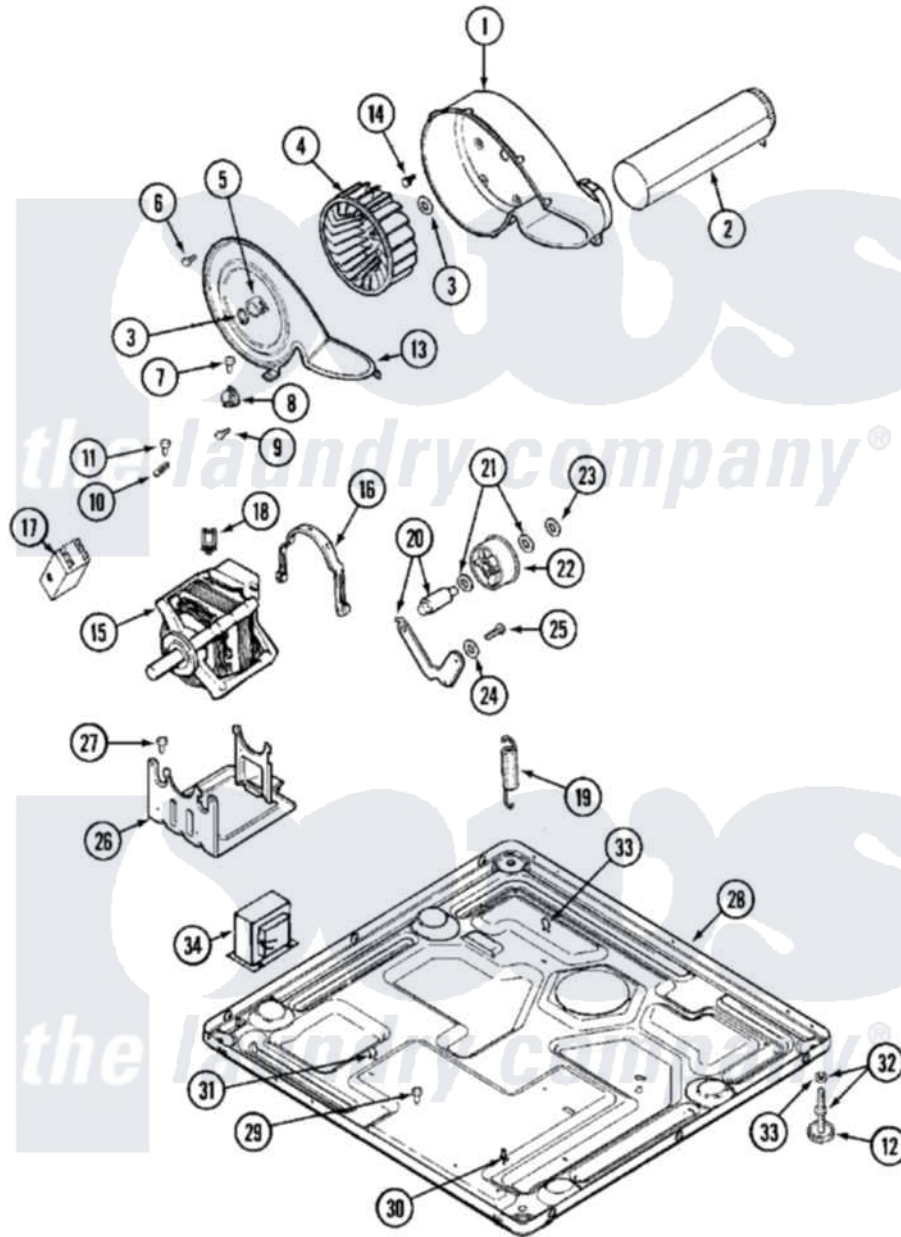

# Maytag MDG14PNAEW 06 - MOTOR DRIVE

Maytag Residential Maytag MDG14PNAEW Dryer Parts Parts Diagram 06 - MOTOR DRIVE  
 Click on the part number to view part

Item	Original Part Number	Replaced By	Status	Part Description
001	<a href="#">33001789</a>			Housing, Blower
002	<a href="#">22001995</a>			Screw Note: Screw, Tumbler Front And Shroud
"	<a href="#">33001800</a>			Duct Assembly, Exhaust
003	410233	<a href="#">9703438</a>		Ring-Retrn
004	<a href="#">33001790</a>			Wheel, Blower
005	<a href="#">312967</a>			Clamp, Blower Housing
006	33001855	<a href="#">33002917</a>		Screw, No.10-16
007	<a href="#">Y313561</a>			Screw---NA
008	<a href="#">303392</a>			Thermostat, Cycling
"	<a href="#">33303391</a>			Thermostat, Cycling
009	22001996	<a href="#">3370225</a>		Screw
010	<a href="#">33001762</a>			Fuse, Thermal
011	NLA		Not Available	SCREW, THERMAL CUT-OFF
012	<a href="#">Y314137</a>			Foot, Rubber
013	33001796	<a href="#">33002711</a>		Cover, Blower Housing
014	314818	<a href="#">1163839</a>		Screw