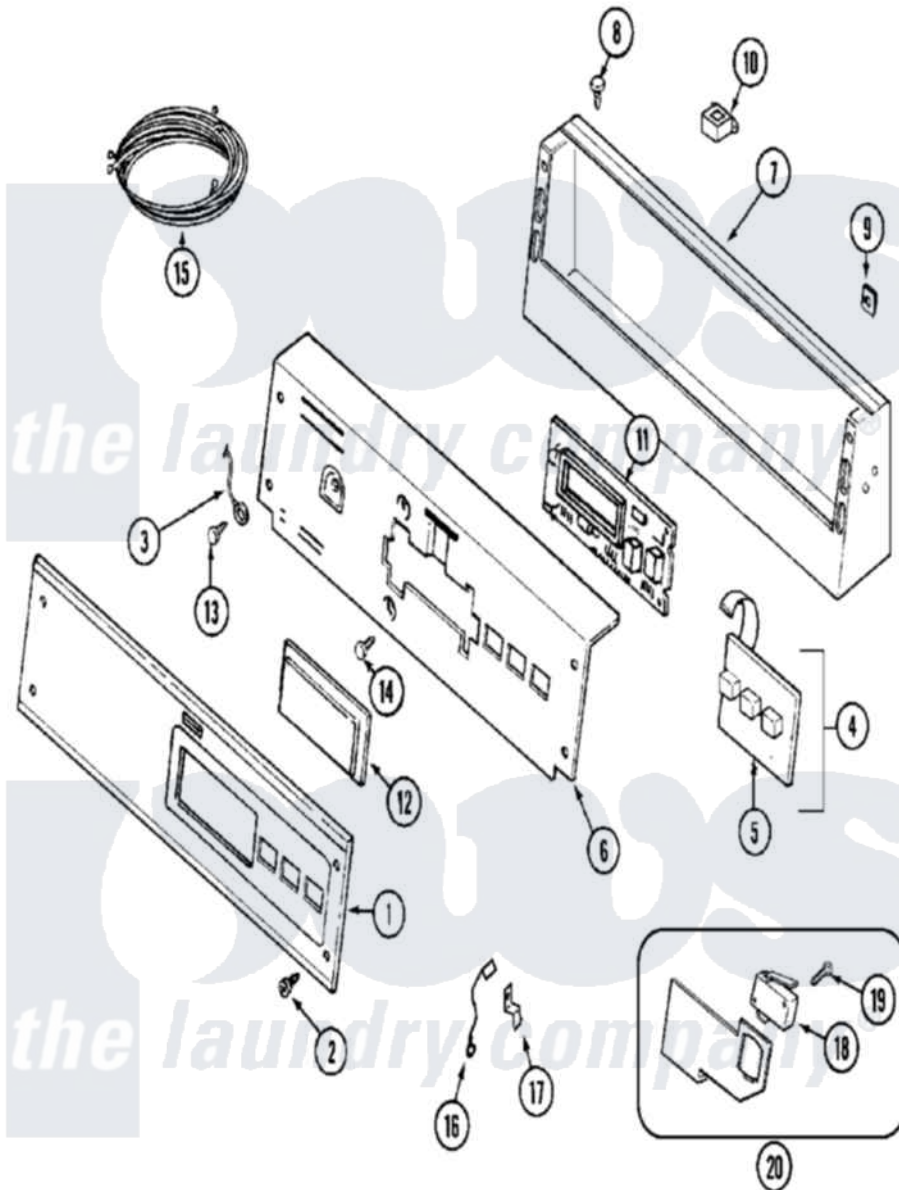

Maytag MDG14PNAGW 01 - CONTROL PANEL

Maytag [Residential Maytag MDG14PNAGW Dryer Parts](#) Parts Diagram 01 - CONTROL PANEL
 Click on the part number to view part

Item	Original Part Number	Replaced By	Status	Part Description
001	NLA		Not Available	PANEL, CONTROL
002	215506			Screw, Control Panel Overlay
003	22001959			Wire, Ground
004	215527	W10140652		Screw, 6-20 X 1/2
"	33002165			Backup Plate W/Switch Assembly
005	215517	W10131113		Push Button
006	22001511	22002954		Deflector, Water
"	33001956	W10124215		Bracket, Control
"	33002523			Bracket, Back
007	22003101			Console
"	33001957			Console
008	22001996	3370225		Screw
009	215003			Fastener, Panel And Bracket
010	211251			Screw, Transformer
"	22001419			Nut, Transformer
"	22002139			Transformer

011	33001204		Stand-Off, Ccontrol Board
"	33001839	W10130081	Control Board
"	912077		Locknut, Reader Harness
012	22001962	W10131114	Cover, Display
013	211252		Screw, Ground Wire
014	215526		Screw, Circuit Board
015	33001953		Wire Harness, Main
"	33001973		Wire Harness, Main
"	33002090		Harness, Service
"	33002168		Wire Harness, Main
016	Y206081	W10116737	Lock
017	33002092	W10133266	Cam-Lock
018	22002367		Switch, Sensor
019	22002368		Screw, Sensor Switch Bracket
020	33002093		Bracket Assembly, Switch