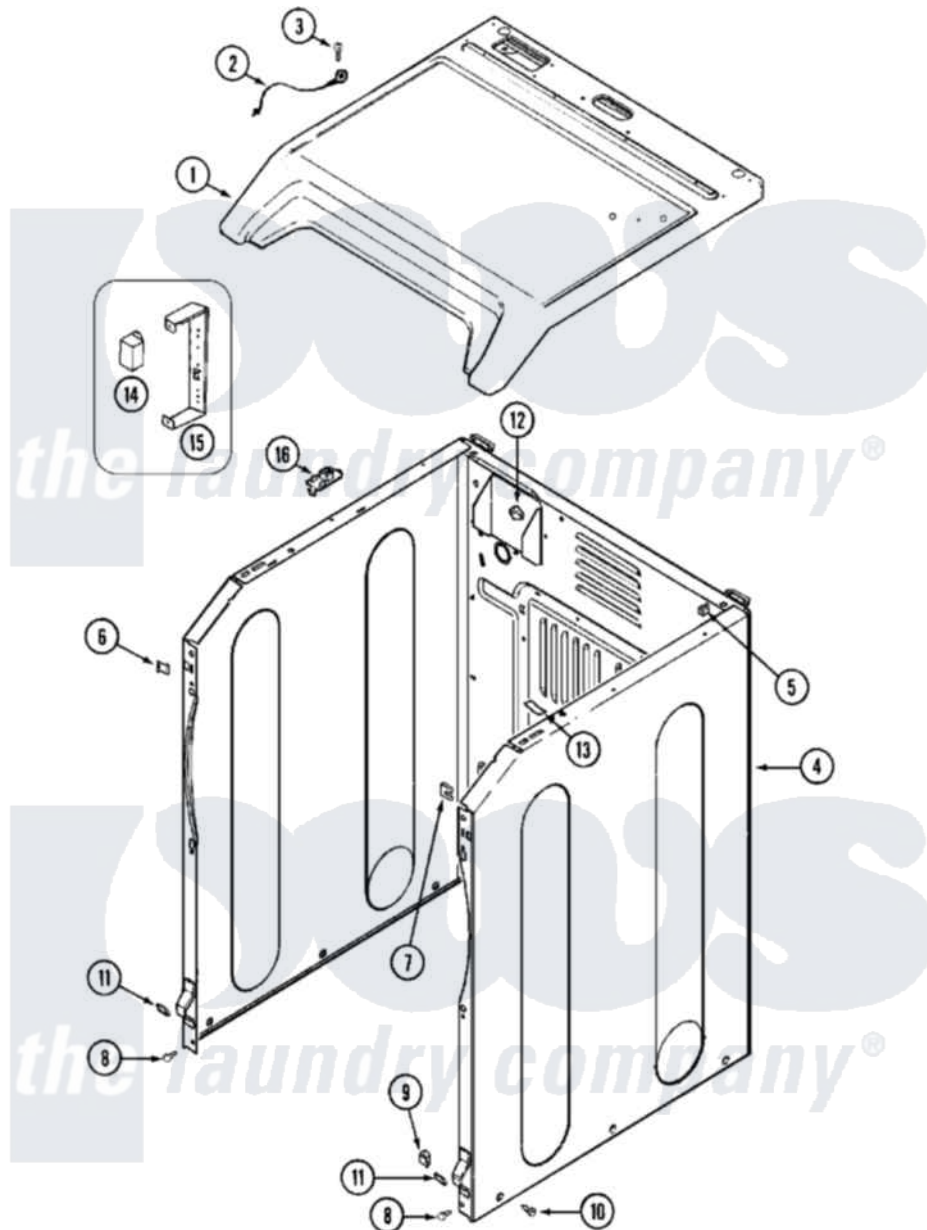

Maytag MDG14PNAGW 02 - CABINET-FRONT

Maytag [Residential Maytag MDG14PNAGW Dryer Parts](#) Parts Diagram 02 - CABINET-FRONT
 Click on the part number to view part

| Item | Original Part Number | Replaced By | Status | Part Description |
|------|--------------------------|--------------------------|---------------|---|
| 001 | 33001865 | | | Cover, Top |
| " | 33002627 | | | Cover, Top |
| 002 | 22001959 | | | Wire, Ground |
| 003 | 210186 | 3370225 | | Screw |
| 004 | 22003639 | | | Cabinet Assembly |
| " | NLA | | Not Available | CABINET (WHT) |
| 005 | 310933 | 33002194 | | Nut, Speed |
| 006 | 22002049 | | | Clip Note: Clip, Front Panel |
| 007 | 213280 | 204439 | | Screw And Fstner Assembly |
| 008 | 22001995 | | | Screw Note: Screw, Tumbler Front And Shroud |
| 009 | Y310376 | | | Clip, Door Switch Harness |
| 010 | 213007 | | | Xfor Cabinet See Cabinet, Back |
| " | 22003409 | 213007 | | Xfor Cabinet See Cabinet, Back |
| 011 | 22002239 | | | Clip, Front Panel |

| | | | |
|-----|--------------------------|---------------------------|----------------------------------|
| 012 | NLA | Not Available | BRACKET, TERMINAL BLOCK----NA |
| " | Y310376 | | Clip, Door Switch Harness |
| 013 | 33001836 | | Strap, Top Cover Support |
| 014 | 206824 | W10133335 | Relay, Motor |
| 015 | 314627 | | Bracket, Relays |
| " | Y251119 | 3177991 | Screw |
| 016 | 33001872 | 33002891 | Pin, Locator |