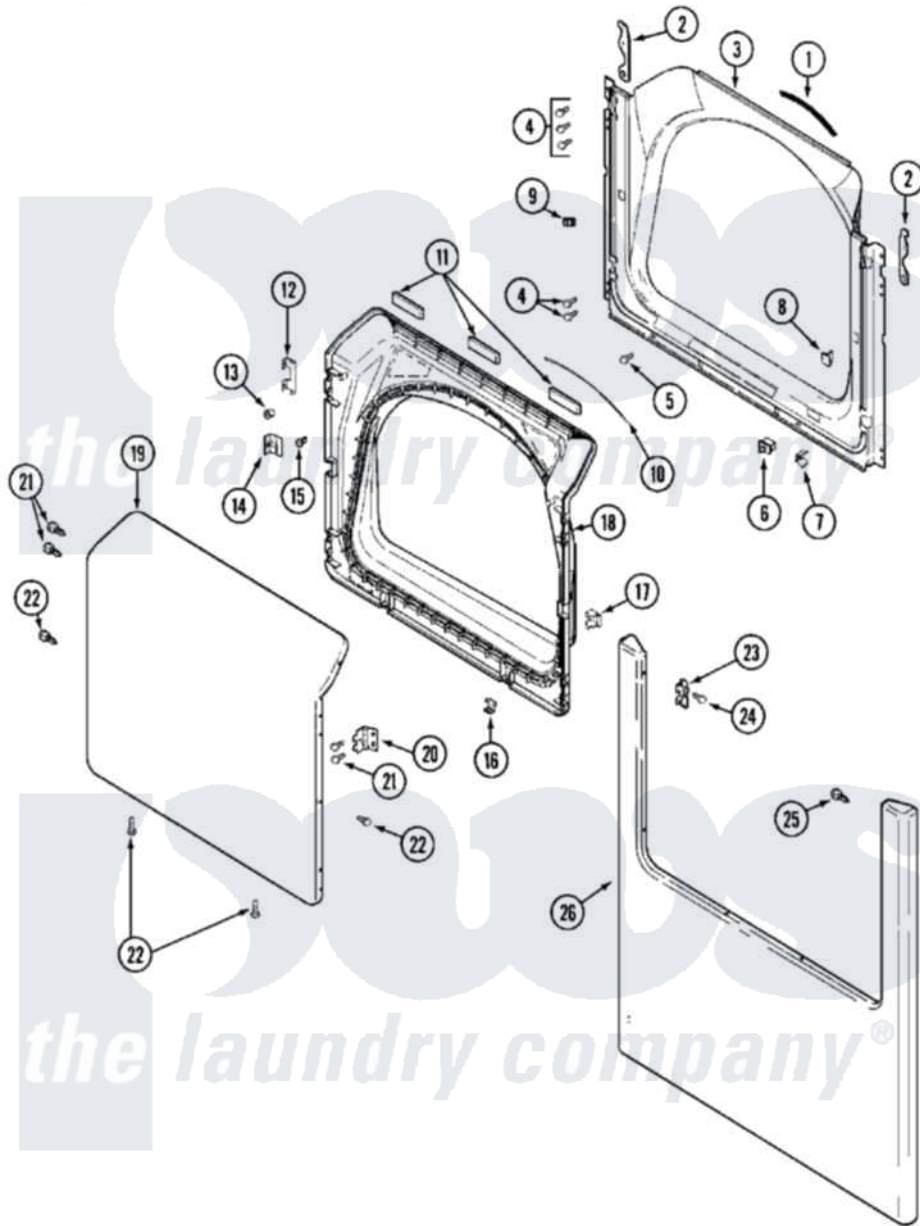

Maytag MDG14PNAGW 03 - DOOR

Maytag [Residential Maytag MDG14PNAGW Dryer Parts](#) Parts Diagram 03 - DOOR
 Click on the part number to view part

Item	Original Part Number	Replaced By	Status	Part Description
001	33001767			Seal, Shroud
002	22002247	33002597		Hook, Security
003	33002033			Shroud
004	22001995			Screw Note: Screw, Tumbler Front And Shroud
005	33001768			Screw, Shroud Note: Screw, Shroud And Outlet Duct
006	33001436			Switch, Door
007	33001760			Bracket, Hinge
008	NLA		Not Available	PLUG, DOOR CATCH
009	Y304578	LA-1003		Door Catch Kit
010	33002094			Seal, Door
011	33001268		Not Available	PAD, DOOR
012	22002038			Clip, Door
013	33001771			Bushing, Inner Door
014	33001793			Bracket, Strike
015	33001761			Strike, Door

016	22002039		Clip, Door
017	33001763		Plug, Inner Door
018	33001750		Door, Inner/ W Seal
019	22001979		Door, Outer
"	33001893	Not Available	LABEL, OPEN DOOR (DRYER)
020	33001759		Hinge, Door
021	22002062	98006631	Screw
022	22002063		Screw No.8-18AB Wafer Head
023	33001764		Cover, Hinge Hole
024	33001846		Screw, Hinge Hole Cover
025	22002243		Screw, Front Panel And Hinge
"	22002244		Clip, Grounding
026	22002239		Clip, Front Panel
"	22002241	22002836	Panel, Front