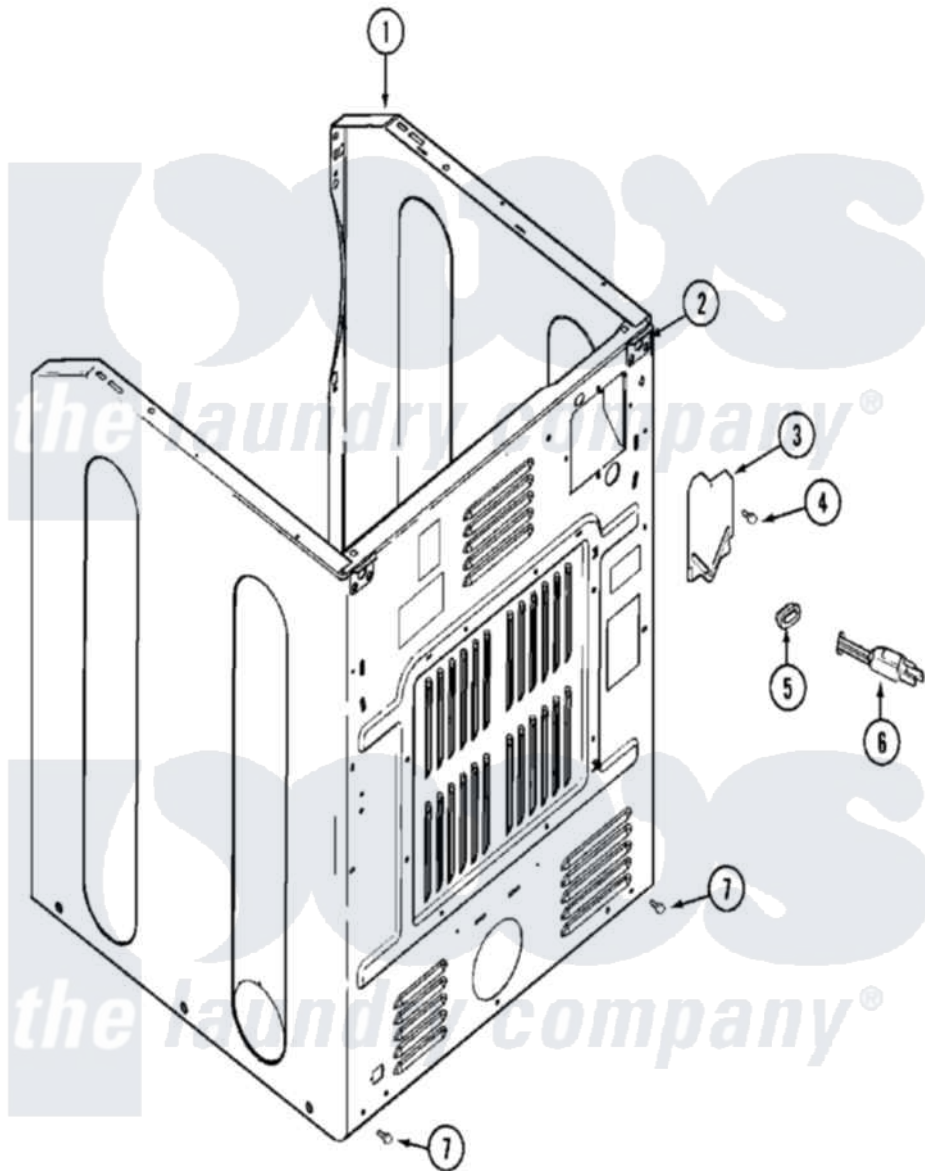

# Maytag MDG14PNAGW 04 - CABINET-REAR

Maytag Residential Maytag MDG14PNAGW Dryer Parts Parts Diagram 04 - CABINET-REAR  
 Click on the part number to view part

Item	Original Part Number	Replaced By	Status	Part Description
001	NLA		Not Available	CABINET (WHT)
002	<a href="#">22001995</a>			Screw Note: Screw, Tumbler Front And Shroud
"	22003367	<a href="#">22004095</a>		Hinge, Plastic
"	NLA		Not Available	BRACKET, CABINET HINGE
003	<a href="#">33001795</a>			Cover, Terminal Block
004	<a href="#">22001995</a>			Screw Note: Screw, Tumbler Front And Shroud
005	<a href="#">216183</a>			Grommet, Cord Export
"	22002532	<a href="#">216183</a>		Grommet, Cord Export
006	208749		Not Available	CORD, POWER (EXPORT)
"	<a href="#">22001558</a>			Cord, Power
"	33001819		Not Available	CORD, POWER (AS WRAPPED)
007	<a href="#">22001995</a>			Screw Note: Screw, Tumbler Front And Shroud