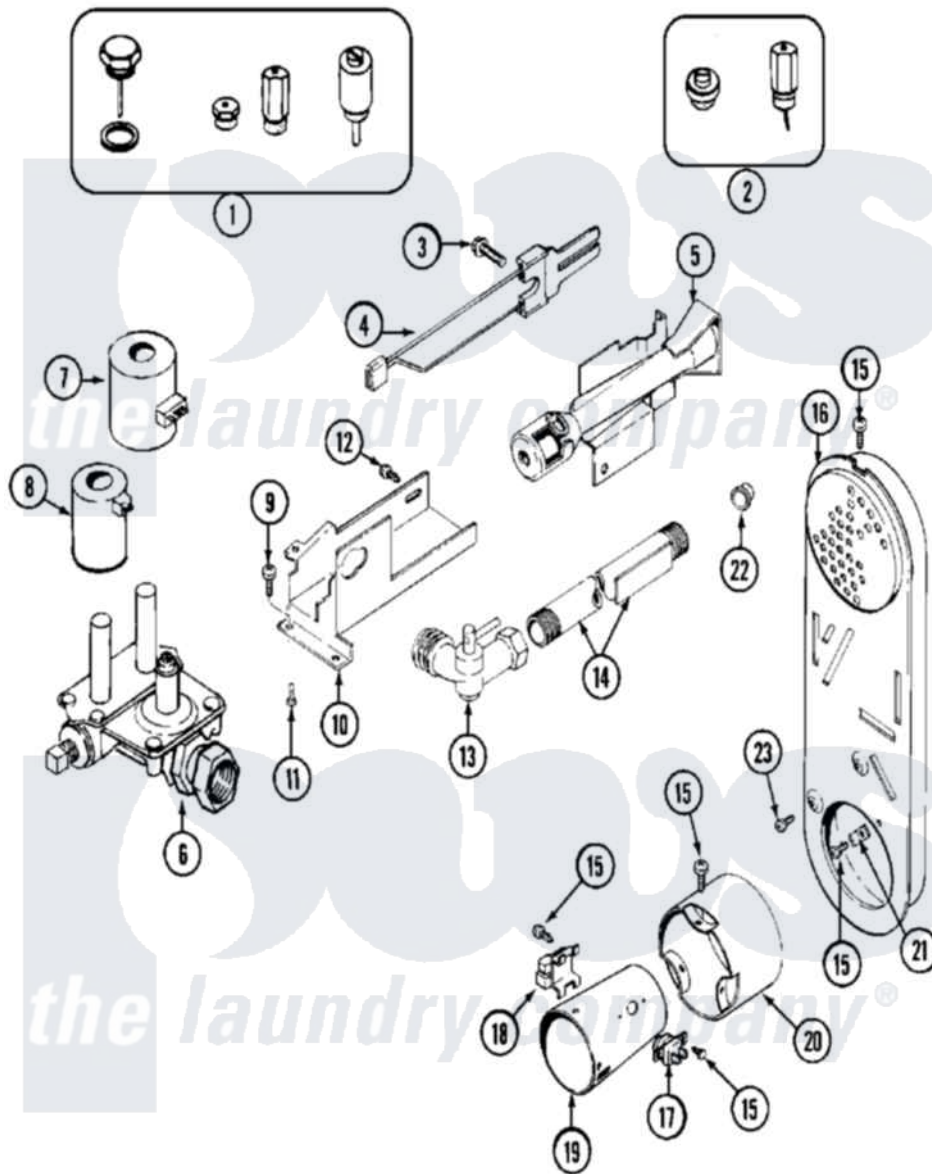

Maytag MDG14PNAGW 05 - GAS VALVE

Maytag [Residential Maytag MDG14PNAGW Dryer Parts](#) Parts Diagram 05 - GAS VALVE
 Click on the part number to view part

Item	Original Part Number	Replaced By	Status	Part Description
001	Y308378	W10402145		LP Gas Con
002	Y308377		Not Available	CONVERSION KIT (LP TO NATURAL)
003	304971			Screw Note: Screw, Igniter
004	304970	4391996		Ignitor
005	33001247	33002793		Burner Assembly
006	307927			Valve, Gas
007	306106			Coil, Holding And Booster-W
008	306105	694540		Coil, 60 Hz
009	Y313561			Screw----NA
010	NLA		Not Available	BRACKET, GAS VALVE----NA
011	314082	90767		Screw, 8A X 3/8 HeX Washer Head Tapping
"	314568	Y313559		Screw
012	22001995			Screw Note: Screw, Tumbler Front And Shroud
013	33001842	3406051		Elbow Union Assembly

014	33001735		Pipe And Bracket Assembly Series 18 Not Needed Use Vavle
015	211294	90767	Screw, 8A X 3/8 HeX Washer Head Tapping
016	33001810		DUCT ASSY., INLET (GAS) NOTE: INLET DUCT ASSEMBLY
017	303395		Thermostat, Hi-Limit
018	Y303377	338906	Radiant, Sensor
019	33001946		Cone Assembly, Combustion
020	NLA		CONE, EXTENSION (COMBUSTION)
021	Y312890		Retainer, Heater Chamber
022	33001693		Cap, Gas Pipe
023	22001996	3370225	Screw