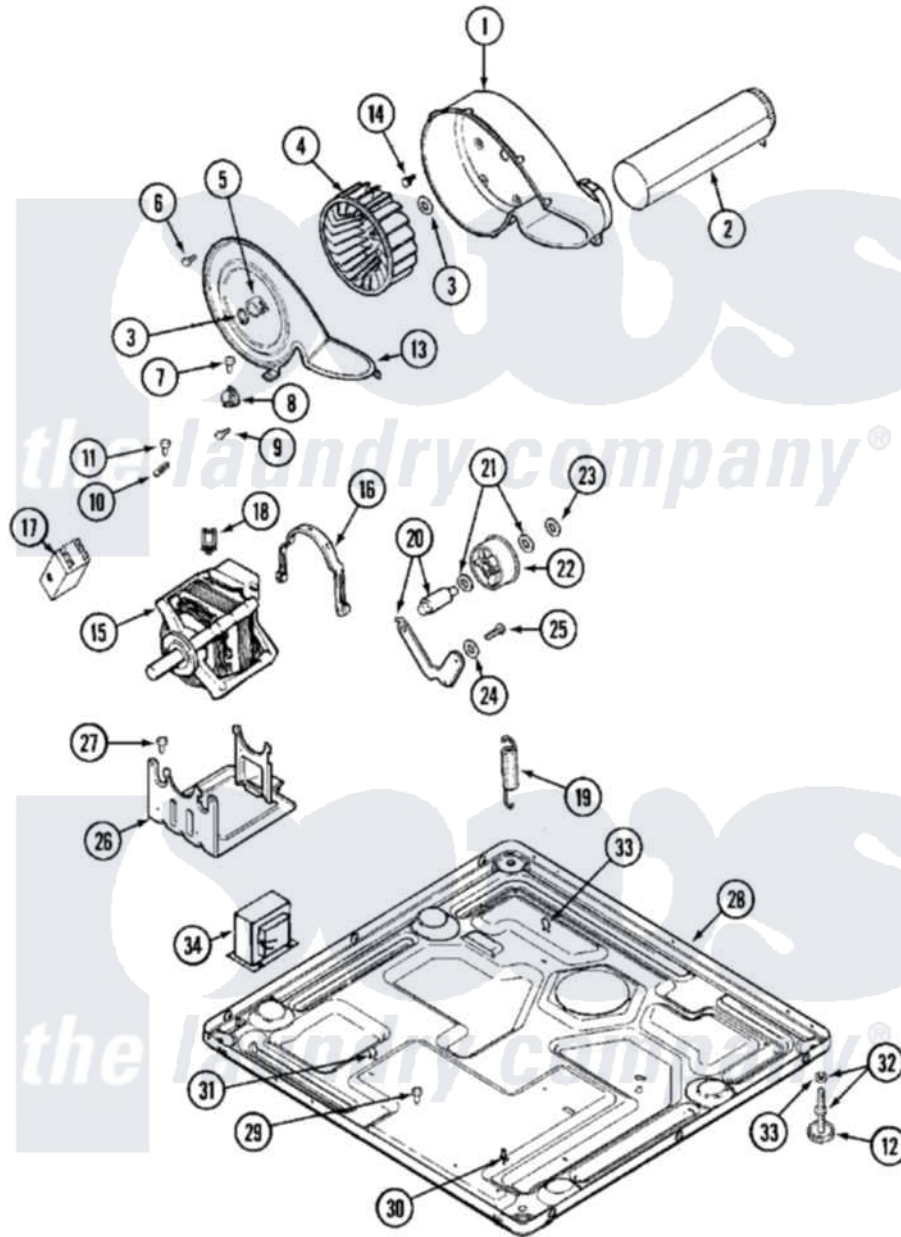

Maytag MDG14PNAGW 06 - MOTOR DRIVE

Maytag Residential Maytag MDG14PNAGW Dryer Parts Parts Diagram 06 - MOTOR DRIVE
 Click on the part number to view part

Item	Original Part Number	Replaced By	Status	Part Description
001	33001789			Housing, Blower
002	22001995			Screw Note: Screw, Tumbler Front And Shroud
"	33001800			Duct Assembly, Exhaust
003	410233	9703438		Ring-Retrn
004	33001790			Wheel, Blower
005	312967			Clamp, Blower Housing
006	33001855	33002917		Screw, No.10-16
007	Y313561			Screw---NA
008	303392			Thermostat, Cycling
"	33303391			Thermostat, Cycling
009	22001996	3370225		Screw
010	33001762			Fuse, Thermal
011	NLA		Not Available	SCREW, THERMAL CUT-OFF
012	Y314137			Foot, Rubber
013	33001796	33002711		Cover, Blower Housing
014	314818	1163839		Screw

015	33001945	W10197708	Motor-Drve
"	33002463	W10197708	Motor-Drve
"	33002479	W10197708	Motor-Drve
016	Y015825		Clip, Motor To Motor Support
017	NLA	Not Available	SWITCH, MOTOR
018	Y310376		Clip, Door Switch Harness
019	33001754	33002459	Assembly, Spring And Plug
"	33002460	33002459	Assembly, Spring And Plug
"	33002461		Plug For Spring
020	33001840	6-3705180	Idler Arm
021	Y312527		Washer, Idler Shaft
022	33001783	6-3700340	BearIng- I
023	312958	354987	Ring, Retaining
024	315772		Sleeve, Idler Arm
025	Y014874		Screw, Idler Arm And Sleeve
026	Y313561		Screw----NA
"	33001752	33002817	Motor Support, Offset
"	33002466	33002817	Motor Support, Offset
027	Y313561		Screw----NA
028	33002622		Base,
"	NLA	Not Available	BASE
029	22001078	3177991	Screw
030	315471	22003298	Retainer, Wire
031	410490		Spring, Retainer Wire Harness
032	Y305086		Adjustable Leg And Nut
033	Y052740	62739	Nut, Lock
034	211294	90767	Screw, 8A X 3/8 HeX Washer Head Tapping
"	33001821		Transformer
"	33001948		Transformer Lower
"	Y313559		Screw