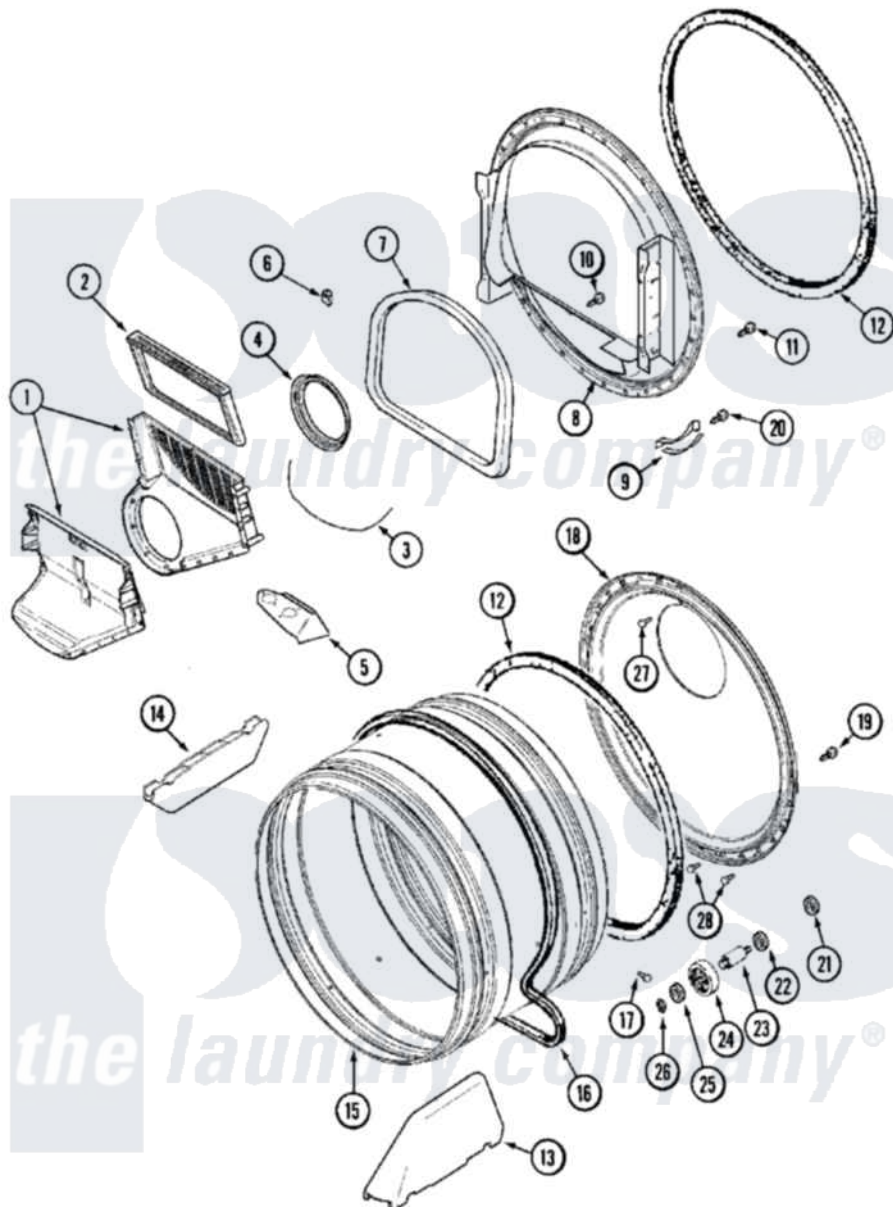

Maytag MDG14PNAGW 08 - TUMBLER

Maytag [Residential Maytag MDG14PNAGW Dryer Parts](#) Parts Diagram 08 - TUMBLER
 Click on the part number to view part

Item	Original Part Number	Replaced By	Status	Part Description
001	33001799			Outlet Duct Assembly Note: Outlet Duct Assembly
002	33001804	33002790		Lint Filter
003	NLA		Not Available	SEAL, OUTLET DUCT
004	33001758	33002560		Seal, Blower
005	33001837			Cover, Thermostat
006	Y310376			Clip, Door Switch Harness
007	33001767			Seal, Shroud
008	33001802			Front, Tumbler
009	306508			Tumbler Bearing Kit ----W
010	NLA		Not Available	SCREW, OUTLET DUCT (PHILLIPS)
011	33001855	33002917		Screw, No.10-16
012	33001807			Seal, Tumbler
013	33001756	33002032		Baffle
014	33001755			Baffle
015	33001794	33001889		Tumbler

016	33001777	33002535	V-Belt
017	33001788	33002973	Screw, No.9-15 X 1.00 Hx WS
018	33001801		Back, Tumbler
019	33002190		SCrew, C BraCe, BraCket, Cabinet
020	210720		Rivet, Bearing To Tumbler Fmt
021	33001443		Nut, Hex
022	Y313347	312535	Washer, Vault Mounting Brk.
023	Y312948	6-3129480	Shaft- Tumbler
024	Y303373	12001541	Drum Roller/Washer Assembly--W
025	312535		Washer, Vault Mounting Brk.
026	410233	9703438	Ring-Retr
027	210932		Screw, No.8 X 9/16 Ctsk Note: Screw, Inlet Duct
028	22001996	3370225	Screw