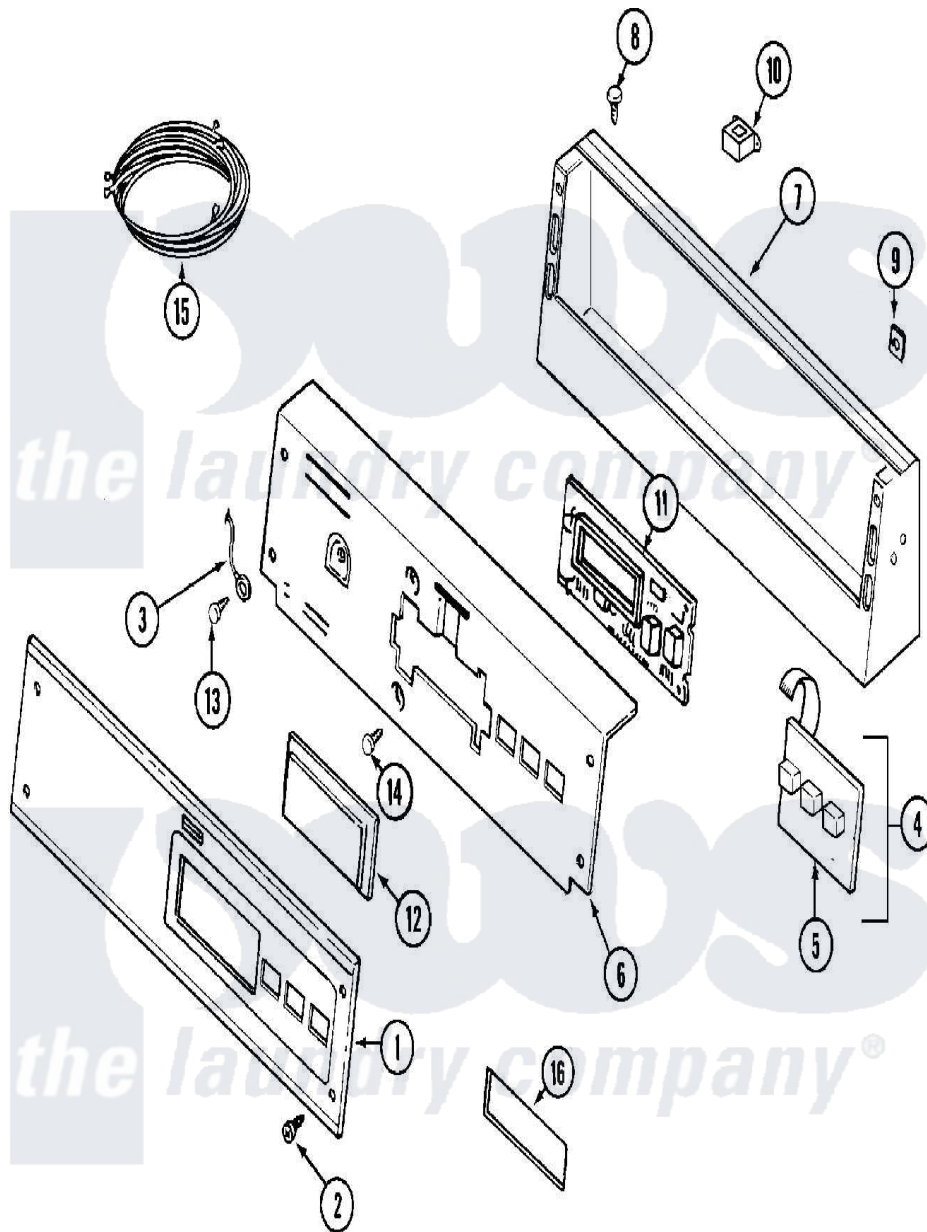

Maytag MDG14PNAWW 01 - CONTROL PANEL

Maytag [Residential Maytag MDG14PNAWW Dryer Parts](#) Parts Diagram 01 - CONTROL PANEL
 Click on the part number to view part

Item	Original Part Number	Replaced By	Status	Part Description
001	NLA		Not Available	PANEL, CONTROL
002	215506			Screw, Control Panel Overlay
003	22001959			Wire, Ground
004	215527	W10140652		Screw, 6-20 X 1/2
"	306694			Backup Plate With Switch
005	215517	W10131113		Push Button
006	22001511	22002954		Deflector, Water
"	33001956	W10124215		Bracket, Control
"	33002523			Bracket, Back
007	22003101			Console
"	33001957			Console
008	22001996	3370225		Screw
009	215003			Fastener, Panel And Bracket
010	211251			Screw, Transformer
"	22001419			Nut, Transformer
"	22001960			Transformer

011	33001204		Stand-Off, Ccontrol Board
"	33001746	W10130081	Control Board
"	912077		Locknut, Reader Harness
012	22001962	W10131114	Cover, Display
013	211252		Screw, Ground Wire
014	215526		Screw, Circuit Board
015	33001856		Reader Harness Kit
"	33001878		Wire Harness, Main
"	NLA	Not Available	WIRE HARNESS, MAIN
016	22001976		Bezel
017	33002090		Harness, Service