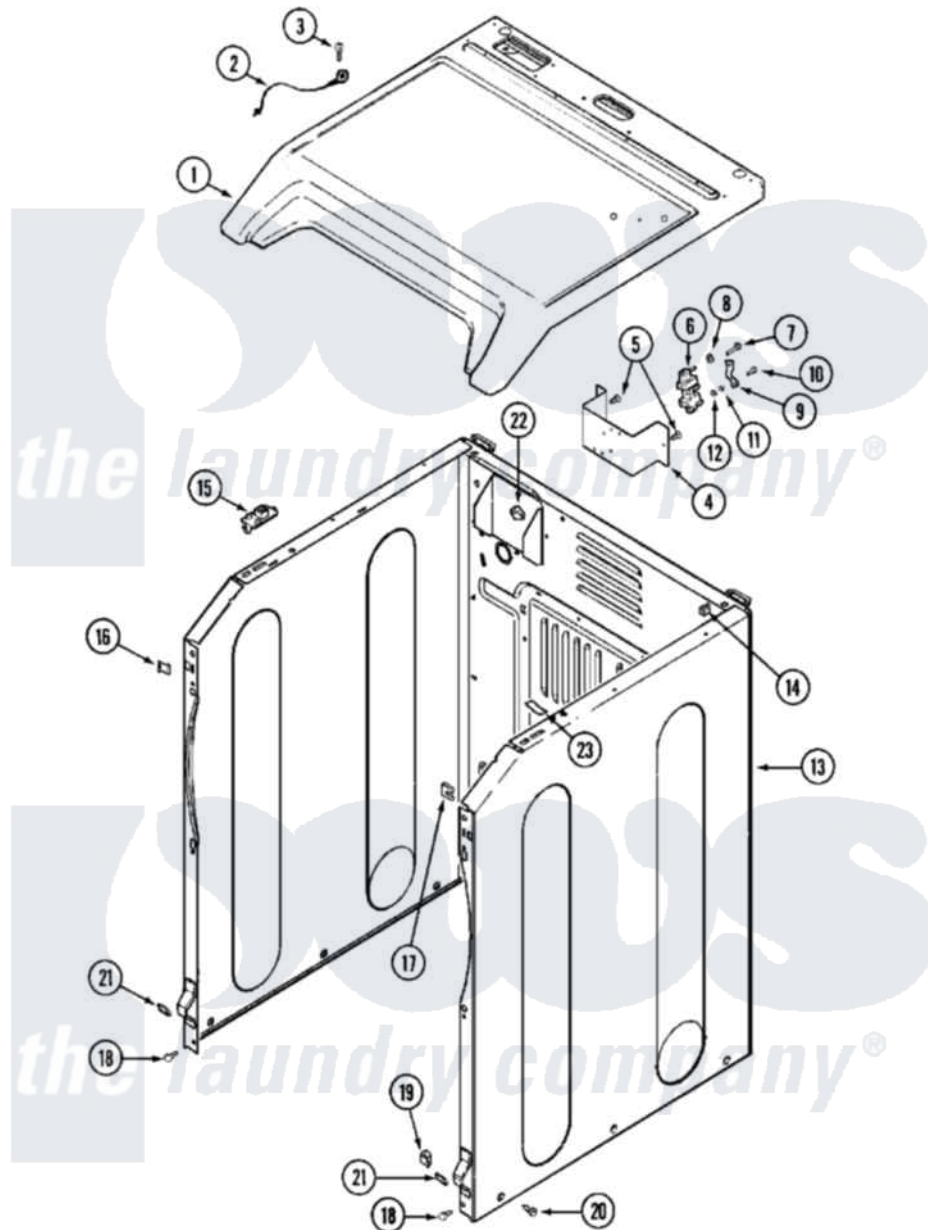

Maytag MDG14PNAWW 02 - CABINET-FRONT

Maytag [Residential Maytag MDG14PNAWW Dryer Parts](#) Parts Diagram 02 - CABINET-FRONT
 Click on the part number to view part

| Item | Original Part Number | Replaced By | Status | Part Description |
|------|--------------------------|---------------------------|---------------|---------------------------------------------|
| 001 | 33001865 | | | Cover, Top |
| " | 33002627 | | | Cover, Top |
| 002 | 22001959 | | | Wire, Ground |
| 003 | 210186 | 3370225 | | Screw |
| 004 | NLA | | Not Available | BRACKET, TERMINAL BLOCK---NA |
| 005 | 22001995 | | | Screw Note: Screw, Tumbler Front And Shroud |
| 006 | 33001244 | | | Block, Terminal |
| 007 | Y312209 | W10001200 | | Screw |
| 008 | Y311270 | | | Washer, Terminal Block |
| 009 | Y312184 | | | Strap, Grounding |
| 010 | NLA | | Not Available | SCREW, GROUND STRAP |
| 011 | 311484 | 112432 | | Nut |
| 012 | 311093 | | | Washer, Terminal Connection |
| 013 | 22003639 | | | Cabinet Assembly |
| " | 33002626 | | | Cabinet, Assembly |

| | | | |
|-----|--------------------------|--------------------------|------------------------------------------------|
| " | NLA | Not Available | CABINET (WHT) |
| 014 | 310933 | 33002194 | Nut, Speed |
| 015 | 33001872 | 33002891 | Pin, Locator |
| 016 | 22002049 | | Clip Note: Clip, Front Panel |
| 017 | 213280 | 204439 | Screw And Fstner Assembly |
| 018 | 22001995 | | Screw Note: Screw, Tumbler Front And Shroud |
| 019 | Y310376 | | Clip, Door Switch Harness |
| 020 | 213007 | | Xfor Cabinet See Cabinet, Back |
| " | 22003409 | 213007 | Xfor Cabinet See Cabinet, Back |
| 021 | 213280 | 204439 | Screw And Fstner Assembly |
| " | 22002239 | | Clip, Front Panel |
| 022 | 33002073 | Y310376 | Clip, Door Switch Harness |
| 023 | 33001836 | | Strap, Top Cover Support |