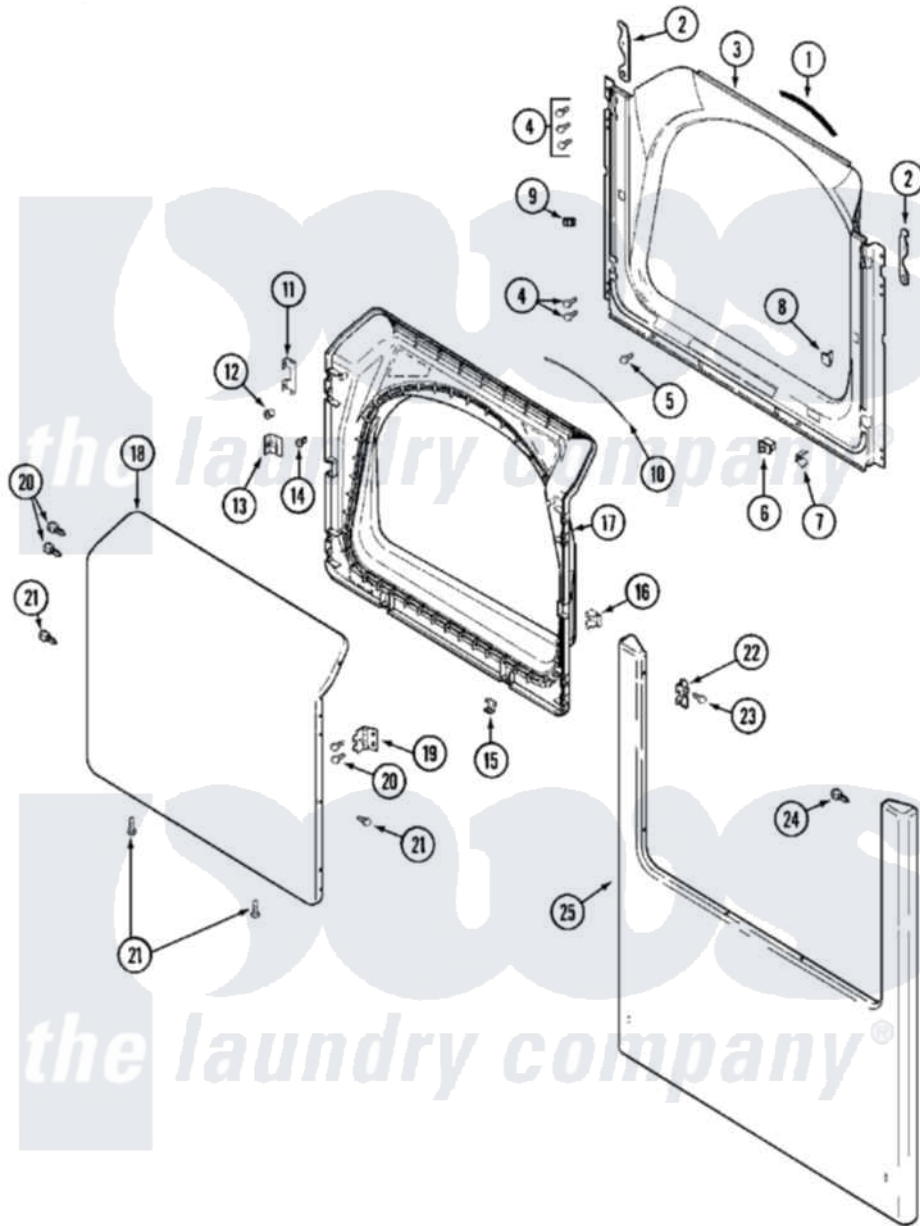

# Maytag MDG14PNAWW 03 - DOOR

Maytag [Residential Maytag MDG14PNAWW Dryer Parts](#) Parts Diagram 03 - DOOR  
 Click on the part number to view part

Item	Original Part Number	Replaced By	Status	Part Description
001	<a href="#">33001767</a>			Seal, Shroud
002	22002247	<a href="#">33002597</a>		Hook, Security
003	<a href="#">33001778</a>			Shroud
004	<a href="#">22001995</a>			Screw Note: Screw, Tumbler Front And Shroud
005	<a href="#">33001768</a>			Screw, Shroud Note: Screw, Shroud And Outlet Duct
006	33001509	<a href="#">W10169313</a>		Switch-Dor
007	<a href="#">33001760</a>			Bracket, Hinge
008	NLA		Not Available	PLUG, DOOR CATCH
009	Y304578	<a href="#">LA-1003</a>		Door Catch Kit
010	<a href="#">33002094</a>			Seal, Door
011	<a href="#">22002038</a>			Clip, Door
012	<a href="#">33001771</a>			Bushing, Inner Door
013	<a href="#">33001793</a>			Bracket, Strike
014	<a href="#">33001761</a>			Strike, Door
015	<a href="#">22002039</a>			Clip, Door

016	<a href="#">33001763</a>		Plug, Inner Door
017	<a href="#">33001750</a>		Door, Inner/ W Seal
018	<a href="#">22001979</a>		Door, Outer
019	<a href="#">33001759</a>		Hinge, Door
020	22002062	<a href="#">98006631</a>	Screw
021	<a href="#">22002063</a>		Screw No.8-18AB Wafer Head
022	<a href="#">33001764</a>		Cover, Hinge Hole
023	<a href="#">33001846</a>		Screw, Hinge Hole Cover
024	<a href="#">22002243</a>		Screw, Front Panel And Hinge
"	<a href="#">22002244</a>		Clip, Grounding
025	<a href="#">22002239</a>		Clip, Front Panel
"	22002241	<a href="#">22002836</a>	Panel, Front