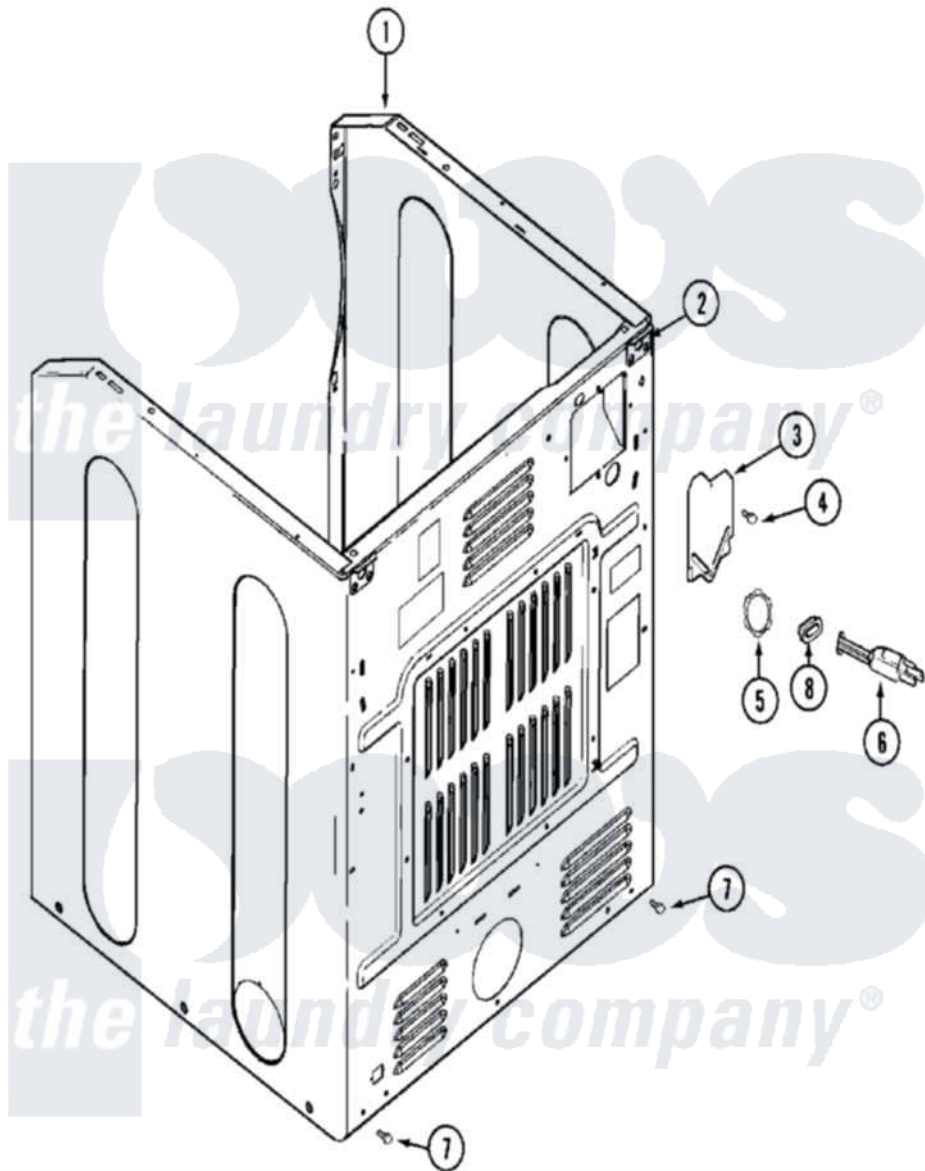

Maytag MDG14PNAWW 04 - CABINET-REAR

Maytag Residential Maytag MDG14PNAWW Dryer Parts Parts Diagram 04 - CABINET-REAR
 Click on the part number to view part

Item	Original Part Number	Replaced By	Status	Part Description
001	22003639			Cabinet Assembly
"	33002626			Cabinet, Assembly
"	NLA		Not Available	CABINET (WHT)
002	22001995			Screw Note: Screw, Tumbler Front And Shroud
"	22003367	22004095		Hinge, Plastic
"	NLA		Not Available	BRACKET, CABINET HINGE
003	33001795			Cover, Terminal Block
004	22001995			Screw Note: Screw, Tumbler Front And Shroud
005	33001425			Locknut, Eared For Canadian
006	22001178	22003062		Cord, Power
"	305168	33002916		Power Cord, Canadian 240V
007	22001995			Screw Note: Screw, Tumbler Front And Shroud
008	33002053	211881		Grommet, Cord Part Not Used- Gas Models Only