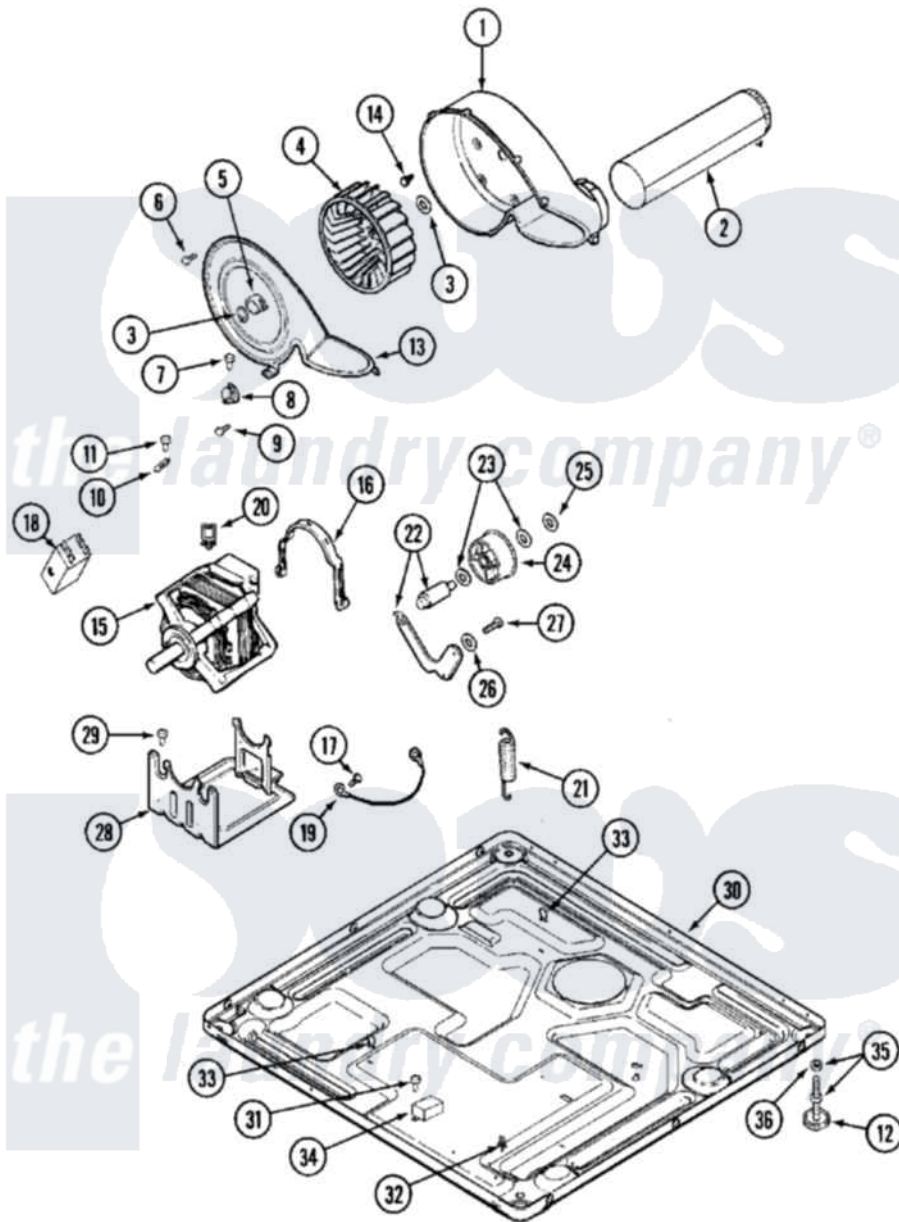

Maytag MDG14PNAWW 06 - MOTOR DRIVE

Maytag Residential Maytag MDG14PNAWW Dryer Parts Parts Diagram 06 - MOTOR DRIVE
 Click on the part number to view part

Item	Original Part Number	Replaced By	Status	Part Description
001	33001789			Housing, Blower
002	22001995			Screw Note: Screw, Tumbler Front And Shroud
"	33001800			Duct Assembly, Exhaust
003	410233	9703438		Ring-Retrn
004	33001790			Wheel, Blower
005	312967			Clamp, Blower Housing
006	33001855	33002917		Screw, No.10-16
007	Y313561			Screw---NA
008	303392			Thermostat, Cycling
"	33303391			Thermostat, Cycling
009	22001996	3370225		Screw
010	33001762			Fuse, Thermal
011	NLA		Not Available	SCREW, THERMAL CUT-OFF
012	Y314137			Foot, Rubber
013	33001796	33002711		Cover, Blower Housing
014	314818	1163839		Screw

015	33001853	33002478	Motor
"	33002237	33002478	Motor
"	33002462	33002478	Motor
"	33002478		Motor
016	Y015825		Clip, Motor To Motor Support
017	910343	488234	Screw 8-32 X 1/4
018	33001854	33002478	Motor
019	901220		Ground Wire
020	Y310376		Clip, Door Switch Harness
021	33001754	33002459	Assembly, Spring And Plug
"	33002157		Grommet
"	33002460	33002459	Assembly, Spring And Plug
"	33002461		Plug For Spring
022	33001782	6-3705180	Idler Arm
023	Y312527		Washer, Idler Shaft
024	33001783	6-3700340	BearIng- I
025	312958	354987	Ring, Retaining
026	315772		Sleeve, Idler Arm
027	Y014874		Screw, Idler Arm And Sleeve
028	Y313561		Screw----NA
"	33001752	33002817	Motor Support, Offset
"	33002466	33002817	Motor Support, Offset
029	Y313561		Screw----NA
030	33002622		Base,
"	NLA	Not Available	BASE
031	22001078	3177991	Screw
032	315471	22003298	Retainer, Wire
033	410490		Spring, Retainer Wire Harness
034	306199		Relay, Heater
035	Y305086		Adjustable Leg And Nut
036	Y052740	62739	Nut, Lock