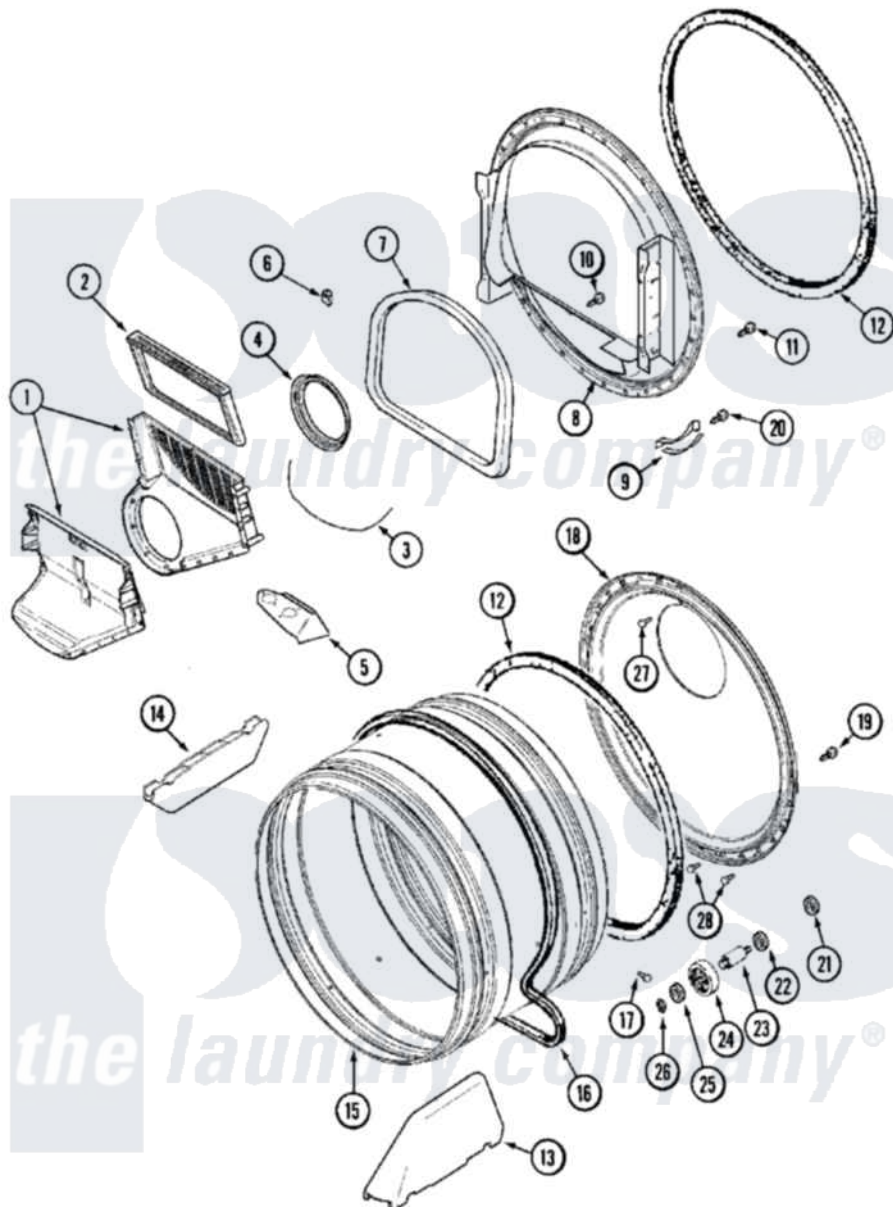

Maytag MDG14PNAWW 08 - TUMBLER

Maytag [Residential Maytag MDG14PNAWW Dryer Parts](#) Parts Diagram 08 - TUMBLER
 Click on the part number to view part

Item	Original Part Number	Replaced By	Status	Part Description
001	33001799			Outlet Duct Assembly Note: Outlet Duct Assembly
002	33001804	33002790		Lint Filter
003	NLA		Not Available	SEAL, OUTLET DUCT
004	33001758	33002560		Seal, Blower
005	33001837			Cover, Thermostat
006	Y310376			Clip, Door Switch Harness
007	33001767			Seal, Shroud
008	33001802			Front, Tumbler
009	306508			Tumbler Bearing Kit ----W
010	NLA		Not Available	SCREW, OUTLET DUCT (PHILLIPS)
011	33001855	33002917		Screw, No.10-16
012	33001807			Seal, Tumbler
013	33001756	33002032		Baffle
014	33001755			Baffle
015	33001794	33001889		Tumbler

016	33001777	33002535	V-Belt
017	33001788	33002973	Screw, No.9-15 X 1.00 Hx WS
018	33001801		Back, Tumbler
019	33002190		SCrew, C BraCe, BraCket, Cabinet
020	210720		Rivet, Bearing To Tumbler Fmt
021	33001443		Nut, Hex
022	Y313347	312535	Washer, Vault Mounting Brk.
023	Y312948	6-3129480	Shaft- Tumbler
024	Y303373	12001541	Drum Roller/Washer Assembly--W
025	312535		Washer, Vault Mounting Brk.
026	410233	9703438	Ring-Retr
027	210932		Screw, No.8 X 9/16 Ctsk Note: Screw, Inlet Duct
028	22001996	3370225	Screw