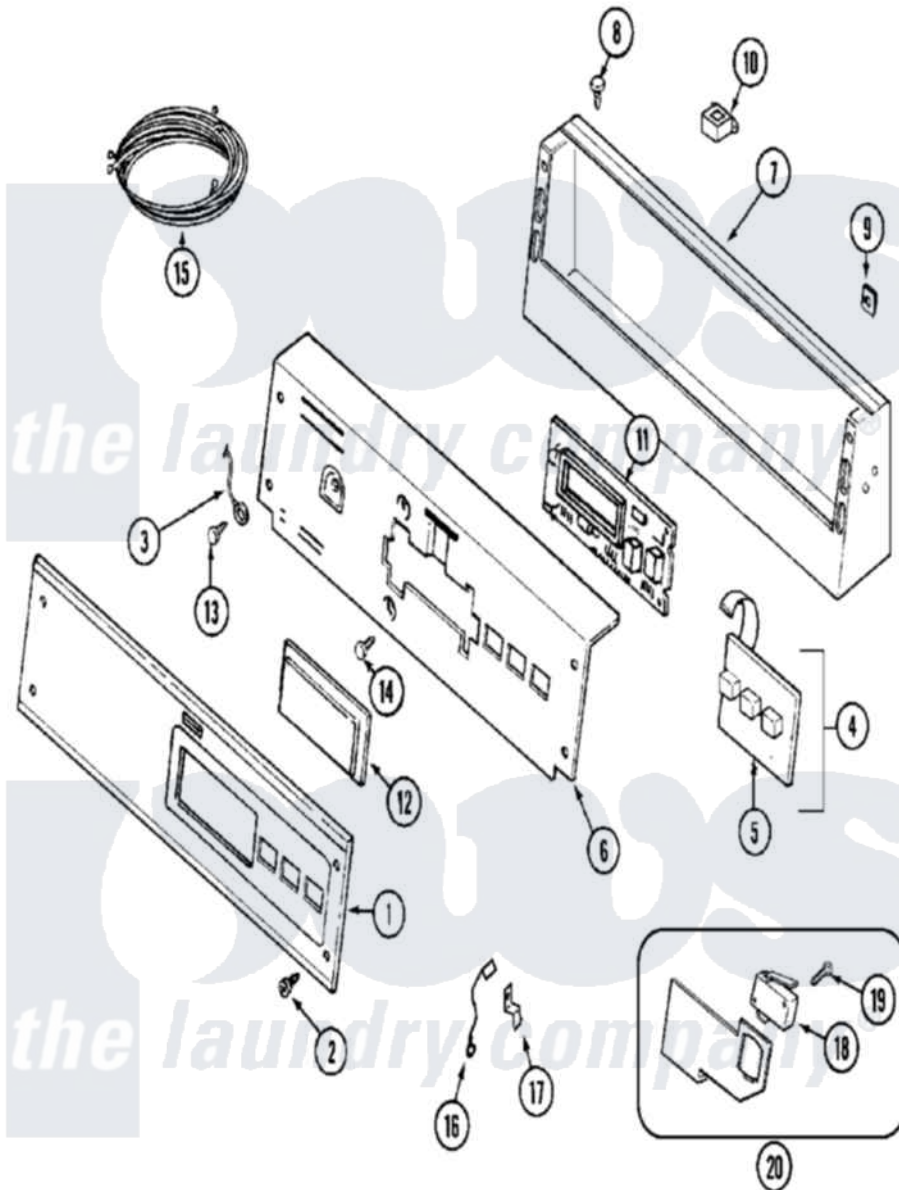

Maytag MDG14PNSAW 01 - CONTROL PANEL

Maytag [Residential Maytag MDG14PNSAW Dryer Parts](#) Parts Diagram 01 - CONTROL PANEL
 Click on the part number to view part

Item	Original Part Number	Replaced By	Status	Part Description
001	NLA		Not Available	PANEL, CONTROL
002	215506			Screw, Control Panel Overlay
003	22001959			Wire, Ground
004	215527	W10140652		Screw, 6-20 X 1/2
"	33002165			Backup Plate W/Switch Assembly
005	215517	W10131113		Push Button
006	22001511	22002954		Deflector, Water
"	33001956	W10124215		Bracket, Control
"	33002523			Bracket, Back
007	22003101			Console
"	33001957			Console
008	22001996	3370225		Screw
009	215003			Fastener, Panel And Bracket
010	211251			Screw, Transformer
"	22001419			Nut, Transformer
"	22002139			Transformer

011	33001204		Stand-Off, Ccontrol Board
"	33001839	W10130081	Control Board
"	912077		Locknut, Reader Harness
012	22001962	W10131114	Cover, Display
013	211252		Screw, Ground Wire
014	215526		Screw, Circuit Board
015	33001953		Wire Harness, Main
"	33001973		Wire Harness, Main
"	33002090		Harness, Service
"	33002168		Wire Harness, Main
016	Y206081	W10116737	Lock
017	33002092	W10133266	Cam-Lock
018	22002367		Switch, Sensor
019	22002368		Screw, Sensor Switch Bracket
020	33002093		Bracket Assembly, Switch