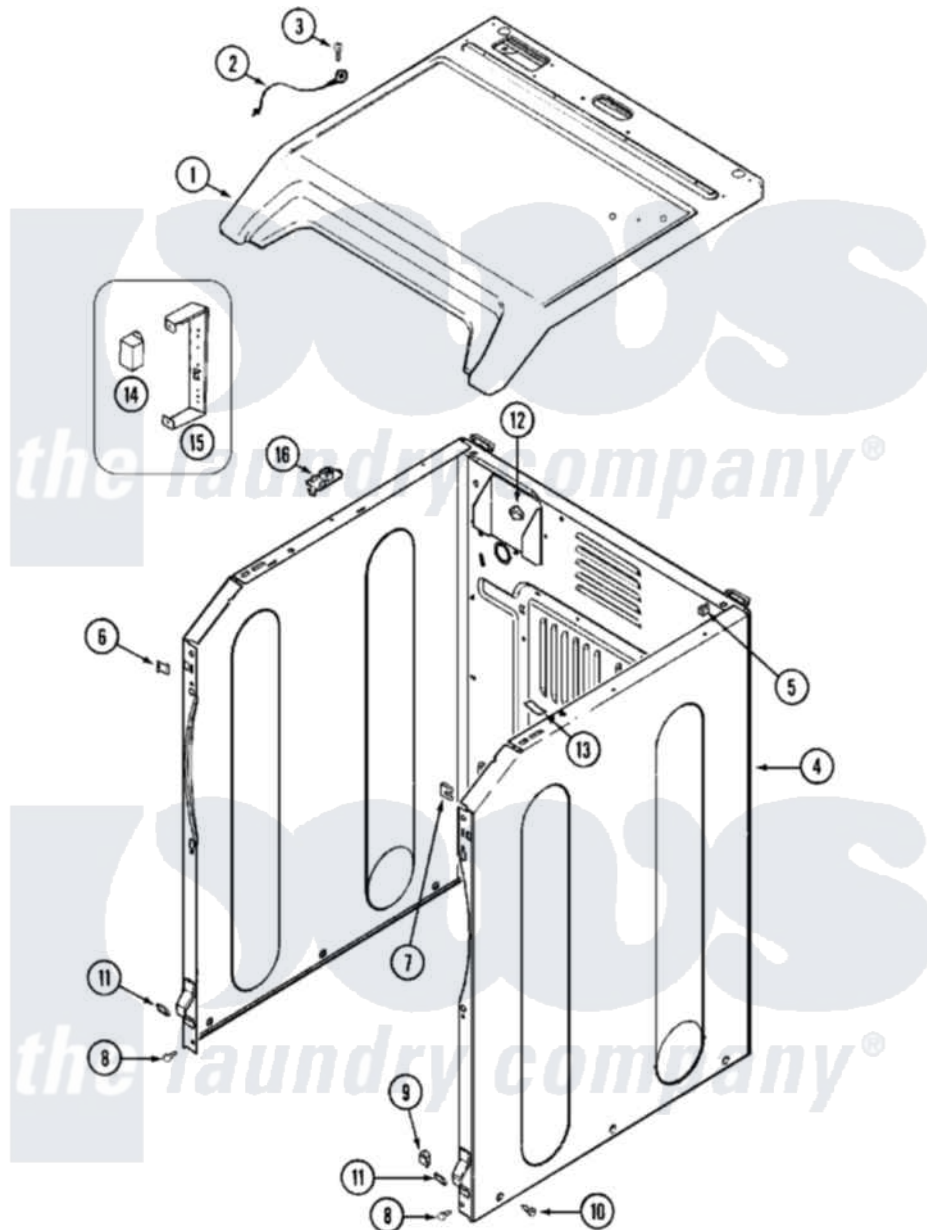

# Maytag MDG14PNSAW 02 - CABINET-FRONT

Maytag [Residential Maytag MDG14PNSAW Dryer Parts](#) Parts Diagram 02 - CABINET-FRONT  
 Click on the part number to view part

Item	Original Part Number	Replaced By	Status	Part Description
001	<a href="#">33001865</a>			Cover, Top
"	<a href="#">33002627</a>			Cover, Top
002	<a href="#">22001959</a>			Wire, Ground
003	210186	<a href="#">3370225</a>		Screw
004	<a href="#">22003639</a>			Cabinet Assembly
"	NLA		Not Available	CABINET (WHT)
005	310933	<a href="#">33002194</a>		Nut, Speed
006	<a href="#">22002049</a>			Clip Note: Clip, Front Panel
007	213280	<a href="#">204439</a>		Screw And Fstner Assembly
008	<a href="#">22001995</a>			Screw Note: Screw, Tumbler Front And Shroud
009	<a href="#">Y310376</a>			Clip, Door Switch Harness
010	<a href="#">213007</a>			Xfor Cabinet See Cabinet, Back
"	22003409	<a href="#">213007</a>		Xfor Cabinet See Cabinet, Back
011	<a href="#">22002239</a>			Clip, Front Panel

012	NLA	Not Available	BRACKET, TERMINAL BLOCK----NA
"	<a href="#">Y310376</a>		Clip, Door Switch Harness
013	<a href="#">33001836</a>		Strap, Top Cover Support
014	206824	<a href="#">W10133335</a>	Relay, Motor
015	<a href="#">314627</a>		Bracket, Relays
"	Y251119	<a href="#">3177991</a>	Screw
016	33001872	<a href="#">33002891</a>	Pin, Locator