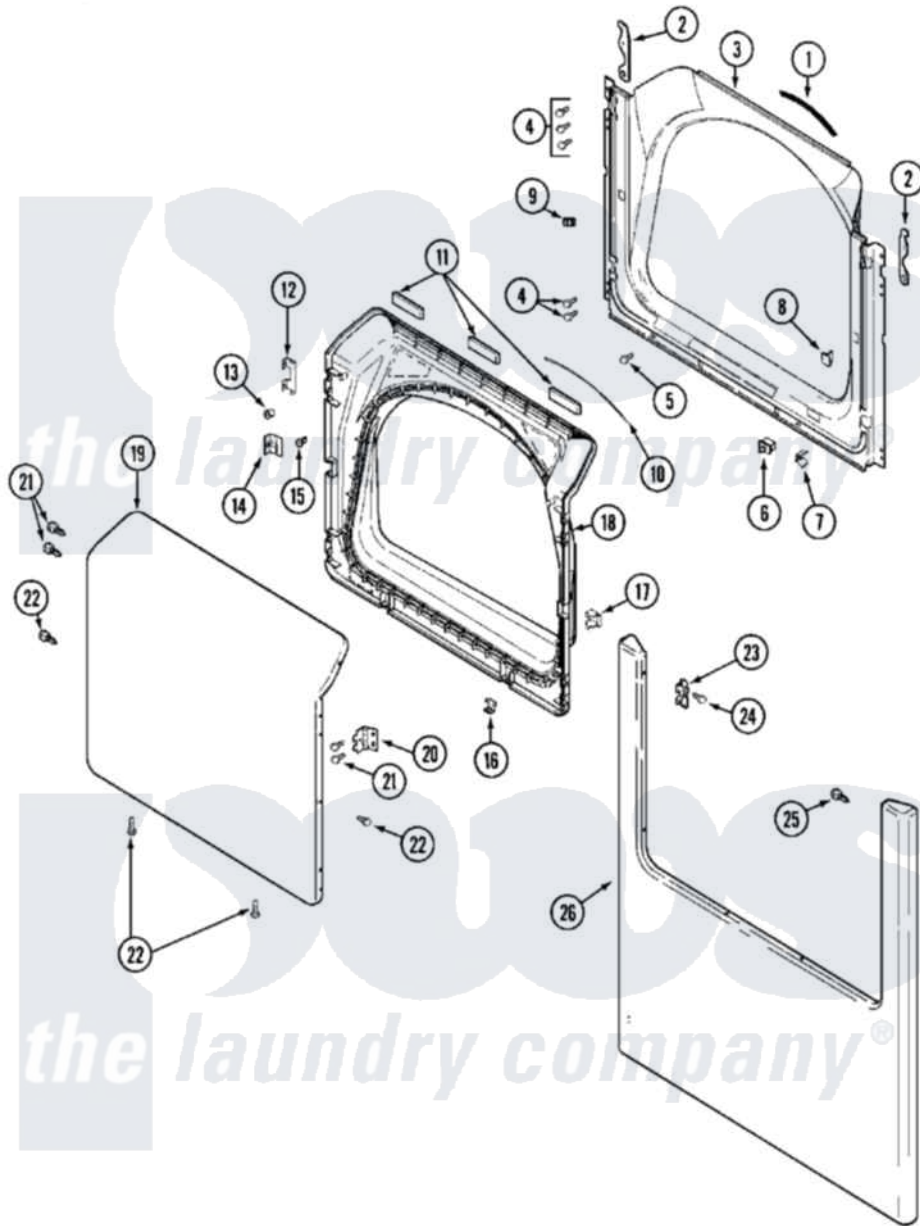

# Maytag MDG14PNSAW 03 - DOOR

Maytag [Residential Maytag MDG14PNSAW Dryer Parts](#) Parts Diagram 03 - DOOR  
 Click on the part number to view part

Item	Original Part Number	Replaced By	Status	Part Description
001	<a href="#">33001767</a>			Seal, Shroud
002	22002247	<a href="#">33002597</a>		Hook, Security
003	<a href="#">33002033</a>			Shroud
004	<a href="#">22001995</a>			Screw Note: Screw, Tumbler Front And Shroud
005	<a href="#">33001768</a>			Screw, Shroud Note: Screw, Shroud And Outlet Duct
006	<a href="#">33001436</a>			Switch, Door
007	<a href="#">33001760</a>			Bracket, Hinge
008	NLA		Not Available	PLUG, DOOR CATCH
009	Y304578	<a href="#">LA-1003</a>		Door Catch Kit
010	<a href="#">33002094</a>			Seal, Door
011	33001268		Not Available	PAD, DOOR
012	<a href="#">22002038</a>			Clip, Door
013	<a href="#">33001771</a>			Bushing, Inner Door
014	<a href="#">33001793</a>			Bracket, Strike
015	<a href="#">33001761</a>			Strike, Door

016	<a href="#">22002039</a>		Clip, Door
017	<a href="#">33001763</a>		Plug, Inner Door
018	<a href="#">33001750</a>		Door, Inner/ W Seal
019	<a href="#">22001979</a>		Door, Outer
"	33001893	Not Available	LABEL, OPEN DOOR (DRYER)
020	<a href="#">33001759</a>		Hinge, Door
021	22002062	<a href="#">98006631</a>	Screw
022	<a href="#">22002063</a>		Screw No.8-18AB Wafer Head
023	<a href="#">33001764</a>		Cover, Hinge Hole
024	<a href="#">33001846</a>		Screw, Hinge Hole Cover
025	<a href="#">22002243</a>		Screw, Front Panel And Hinge
"	<a href="#">22002244</a>		Clip, Grounding
026	<a href="#">22002239</a>		Clip, Front Panel
"	22002241	<a href="#">22002836</a>	Panel, Front