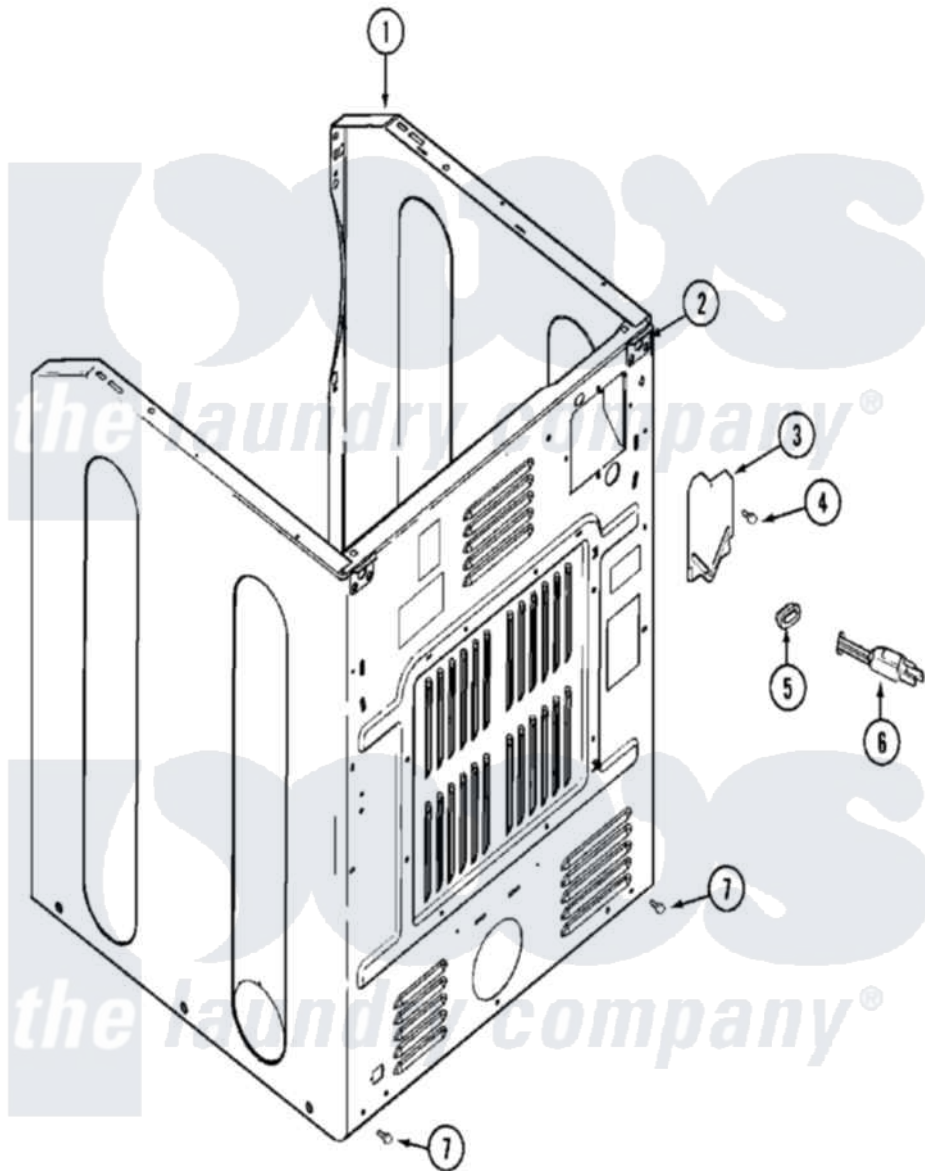

Maytag MDG14PNSAW 04 - CABINET-REAR

Maytag Residential Maytag MDG14PNSAW Dryer Parts Parts Diagram 04 - CABINET-REAR
 Click on the part number to view part

Item	Original Part Number	Replaced By	Status	Part Description
001	NLA		Not Available	CABINET (WHT)
002	22001995			Screw Note: Screw, Tumbler Front And Shroud
"	22003367	22004095		Hinge, Plastic
"	NLA		Not Available	BRACKET, CABINET HINGE
003	33001795			Cover, Terminal Block
004	22001995			Screw Note: Screw, Tumbler Front And Shroud
005	216183			Grommet, Cord Export
"	22002532	216183		Grommet, Cord Export
006	208749		Not Available	CORD, POWER (EXPORT)
"	22001558			Cord, Power
"	33001819		Not Available	CORD, POWER (AS WRAPPED)
007	22001995			Screw Note: Screw, Tumbler Front And Shroud