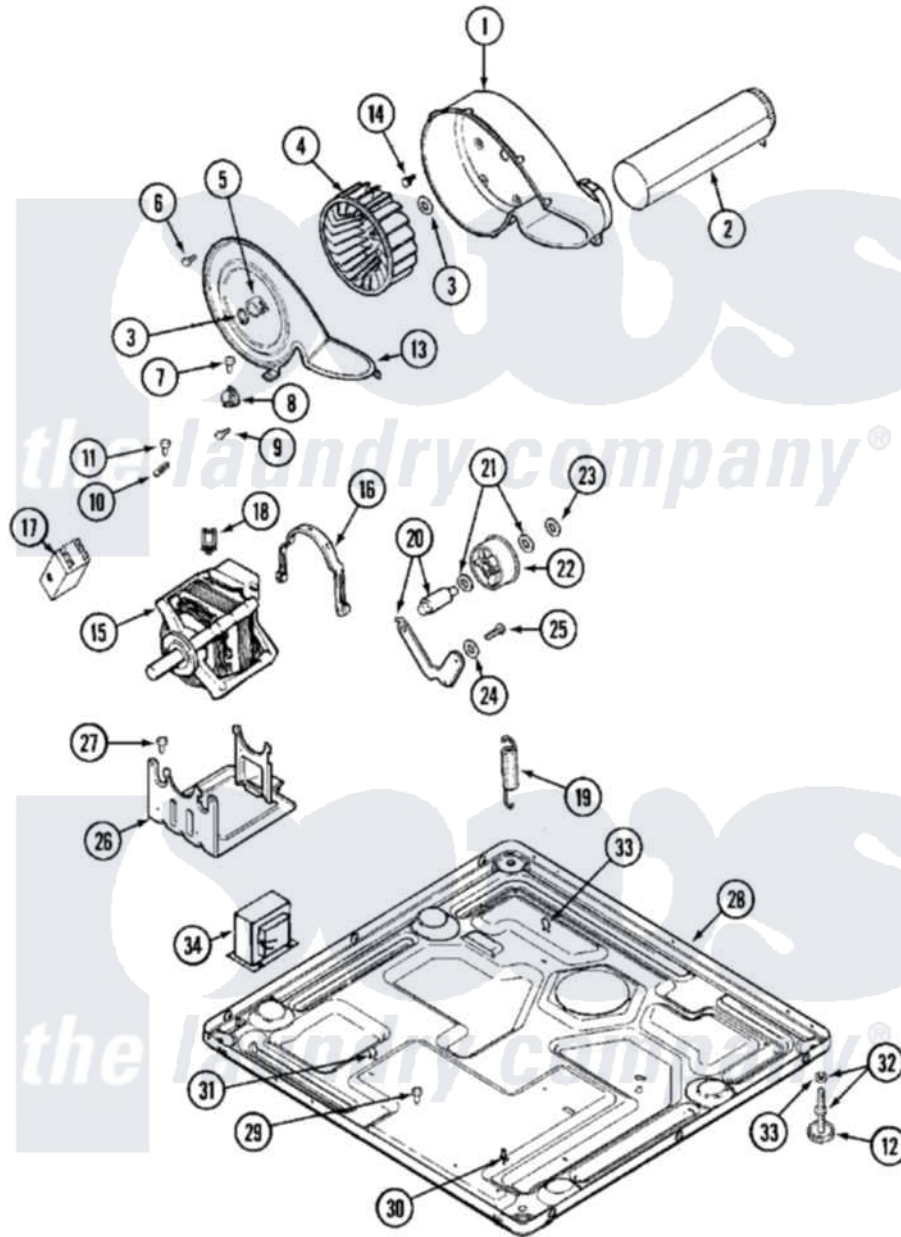

Maytag MDG14PNSAW 06 - MOTOR DRIVE

Maytag Residential Maytag MDG14PNSAW Dryer Parts Parts Diagram 06 - MOTOR DRIVE
 Click on the part number to view part

Item	Original Part Number	Replaced By	Status	Part Description
001	33001789			Housing, Blower
002	22001995			Screw Note: Screw, Tumbler Front And Shroud
"	33001800			Duct Assembly, Exhaust
003	410233	9703438		Ring-Retrn
004	33001790			Wheel, Blower
005	312967			Clamp, Blower Housing
006	33001855	33002917		Screw, No.10-16
007	Y313561			Screw---NA
008	303392			Thermostat, Cycling
"	33303391			Thermostat, Cycling
009	22001996	3370225		Screw
010	33001762			Fuse, Thermal
011	NLA		Not Available	SCREW, THERMAL CUT-OFF
012	Y314137			Foot, Rubber
013	33001796	33002711		Cover, Blower Housing
014	314818	1163839		Screw

015	33001945	W10197708	Motor-Drve
"	33002463	W10197708	Motor-Drve
"	33002479	W10197708	Motor-Drve
016	Y015825		Clip, Motor To Motor Support
017	NLA	Not Available	SWITCH, MOTOR
018	Y310376		Clip, Door Switch Harness
019	33001754	33002459	Assembly, Spring And Plug
"	33002460	33002459	Assembly, Spring And Plug
"	33002461		Plug For Spring
020	33001840	6-3705180	Idler Arm
021	Y312527		Washer, Idler Shaft
022	33001783	6-3700340	BearIng- I
023	312958	354987	Ring, Retaining
024	315772		Sleeve, Idler Arm
025	Y014874		Screw, Idler Arm And Sleeve
026	Y313561		Screw----NA
"	33001752	33002817	Motor Support, Offset
"	33002466	33002817	Motor Support, Offset
027	Y313561		Screw----NA
028	33002622		Base,
"	NLA	Not Available	BASE
029	22001078	3177991	Screw
030	315471	22003298	Retainer, Wire
031	410490		Spring, Retainer Wire Harness
032	Y305086		Adjustable Leg And Nut
033	Y052740	62739	Nut, Lock
034	211294	90767	Screw, 8A X 3/8 HeX Washer Head Tapping
"	33001821		Transformer
"	33001948		Transformer Lower
"	Y313559		Screw