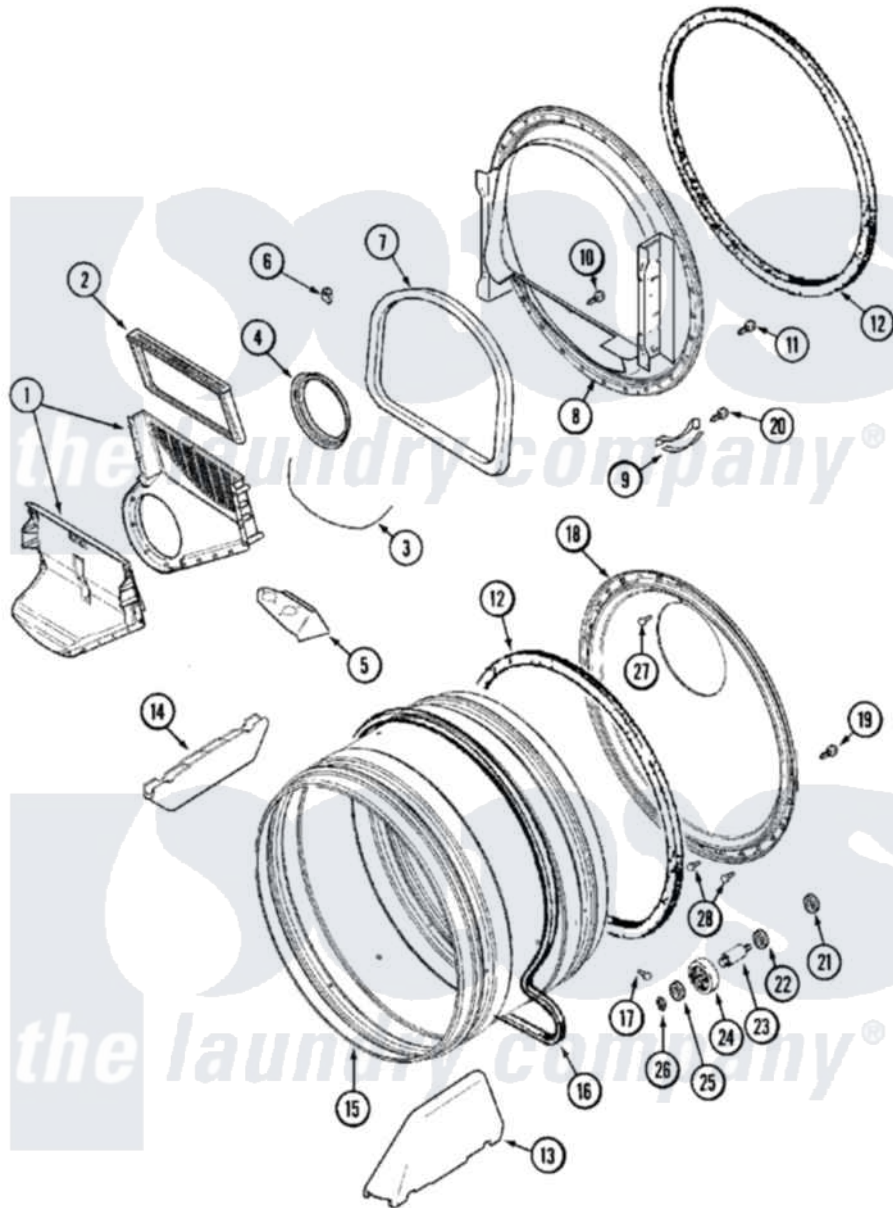

# Maytag MDG14PNSAW 08 - TUMBLER

Maytag [Residential Maytag MDG14PNSAW Dryer Parts](#) Parts Diagram 08 - TUMBLER  
 Click on the part number to view part

Item	Original Part Number	Replaced By	Status	Part Description
001	<a href="#">33001799</a>			Outlet Duct Assembly Note: Outlet Duct Assembly
002	33001804	<a href="#">33002790</a>		Lint Filter
003	NLA		Not Available	SEAL, OUTLET DUCT
004	33001758	<a href="#">33002560</a>		Seal, Blower
005	<a href="#">33001837</a>			Cover, Thermostat
006	<a href="#">Y310376</a>			Clip, Door Switch Harness
007	<a href="#">33001767</a>			Seal, Shroud
008	<a href="#">33001802</a>			Front, Tumbler
009	<a href="#">306508</a>			Tumbler Bearing Kit ----W
010	NLA		Not Available	SCREW, OUTLET DUCT (PHILLIPS)
011	33001855	<a href="#">33002917</a>		Screw, No.10-16
012	<a href="#">33001807</a>			Seal, Tumbler
013	33001756	<a href="#">33002032</a>		Baffle
014	<a href="#">33001755</a>			Baffle
015	33001794	<a href="#">33001889</a>		Tumbler

016	33001777	<a href="#">33002535</a>	V-Belt
017	33001788	<a href="#">33002973</a>	Screw, No.9-15 X 1.00 Hx WS
018	<a href="#">33001801</a>		Back, Tumbler
019	<a href="#">33002190</a>		SCrew, C BraCe, BraCket, Cabinet
020	<a href="#">210720</a>		Rivet, Bearing To Tumbler Fmt
021	<a href="#">33001443</a>		Nut, Hex
022	Y313347	<a href="#">312535</a>	Washer, Vault Mounting Brk.
023	Y312948	<a href="#">6-3129480</a>	Shaft- Tumbler
024	Y303373	<a href="#">12001541</a>	Drum Roller/Washer Assembly--W
025	<a href="#">312535</a>		Washer, Vault Mounting Brk.
026	410233	<a href="#">9703438</a>	Ring-Retrn
027	<a href="#">210932</a>		Screw, No.8 X 9/16 Ctsk Note: Screw, Inlet Duct
028	22001996	<a href="#">3370225</a>	Screw