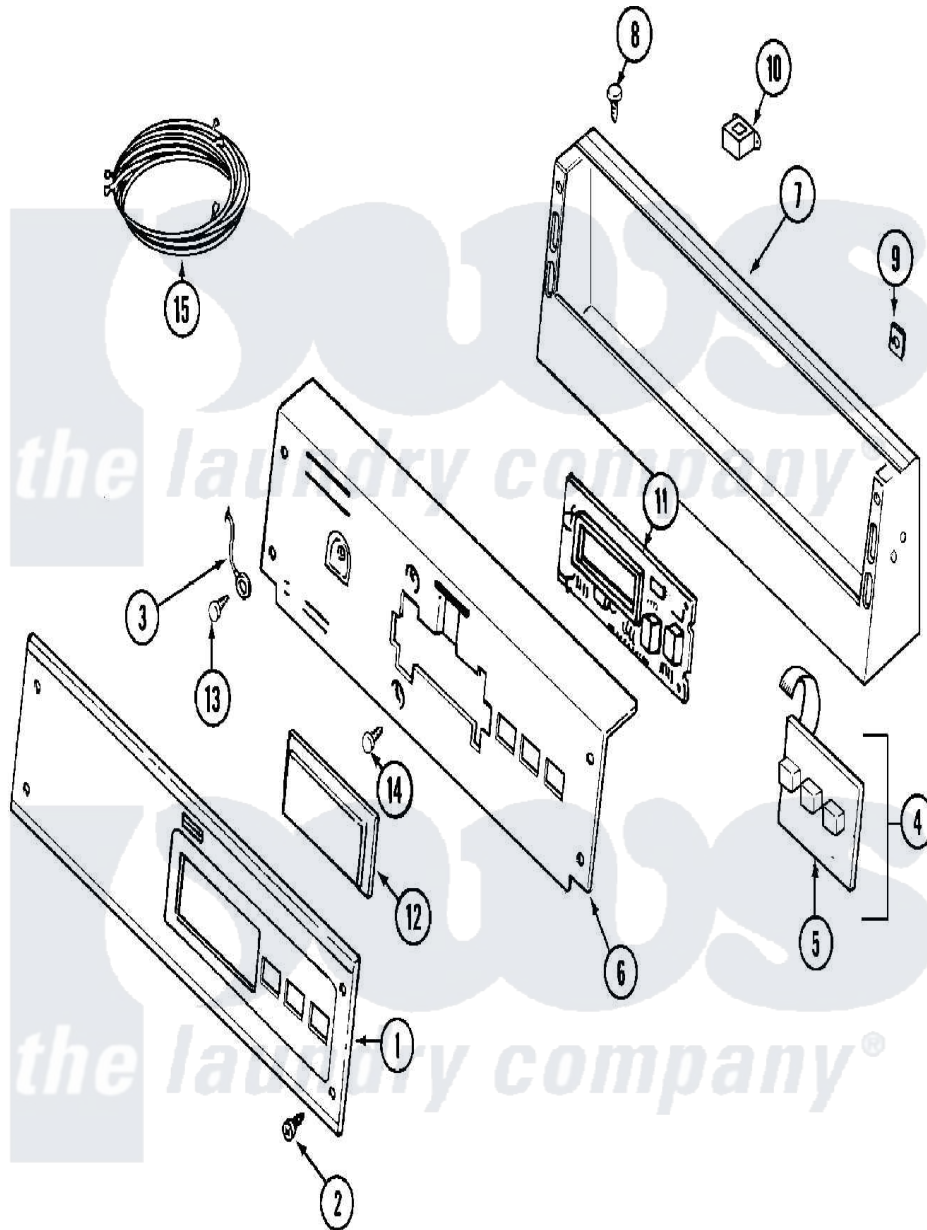

# Maytag MDG14PRAWW 01 - CONTROL PANEL

Maytag [Residential Maytag MDG14PRAWW Dryer Parts](#) Parts Diagram 01 - CONTROL PANEL  
 Click on the part number to view part

Item	Original Part Number	Replaced By	Status	Part Description
001	33001955	<a href="#">33002939</a>		Facia - Pr
002	<a href="#">215506</a>			Screw, Control Panel Overlay
003	<a href="#">22001959</a>			Wire, Ground
004	215527	<a href="#">W10140652</a>		Screw, 6-20 X 1/2
"	<a href="#">306694</a>			Backup Plate With Switch
005	215517	<a href="#">W10131113</a>		Push Button
006	22001511	<a href="#">22002954</a>		Deflector, Water
"	33001956	<a href="#">W10124215</a>		Bracket, Control
007	<a href="#">22003101</a>			Console
008	22001996	<a href="#">3370225</a>		Screw
009	<a href="#">215003</a>			Fastener, Panel And Bracket
010	<a href="#">211251</a>			Screw, Transformer
"	<a href="#">22001419</a>			Nut, Transformer
"	<a href="#">22001960</a>			Transformer
011	<a href="#">33001204</a>			Stand-Off, Ccontrol Board
"	33001746	<a href="#">W10130081</a>		Control Board

"	<a href="#">912077</a>		Locknut, Reader Harness
012	22001962	<a href="#">W10131114</a>	Cover, Display
013	<a href="#">211252</a>		Screw, Ground Wire
014	<a href="#">215526</a>		Screw, Circuit Board
015	<a href="#">33001856</a>		Reader Harness Kit
016	<a href="#">22001976</a>		Bezel
017	<a href="#">22001973</a>		Harness, Pr Service