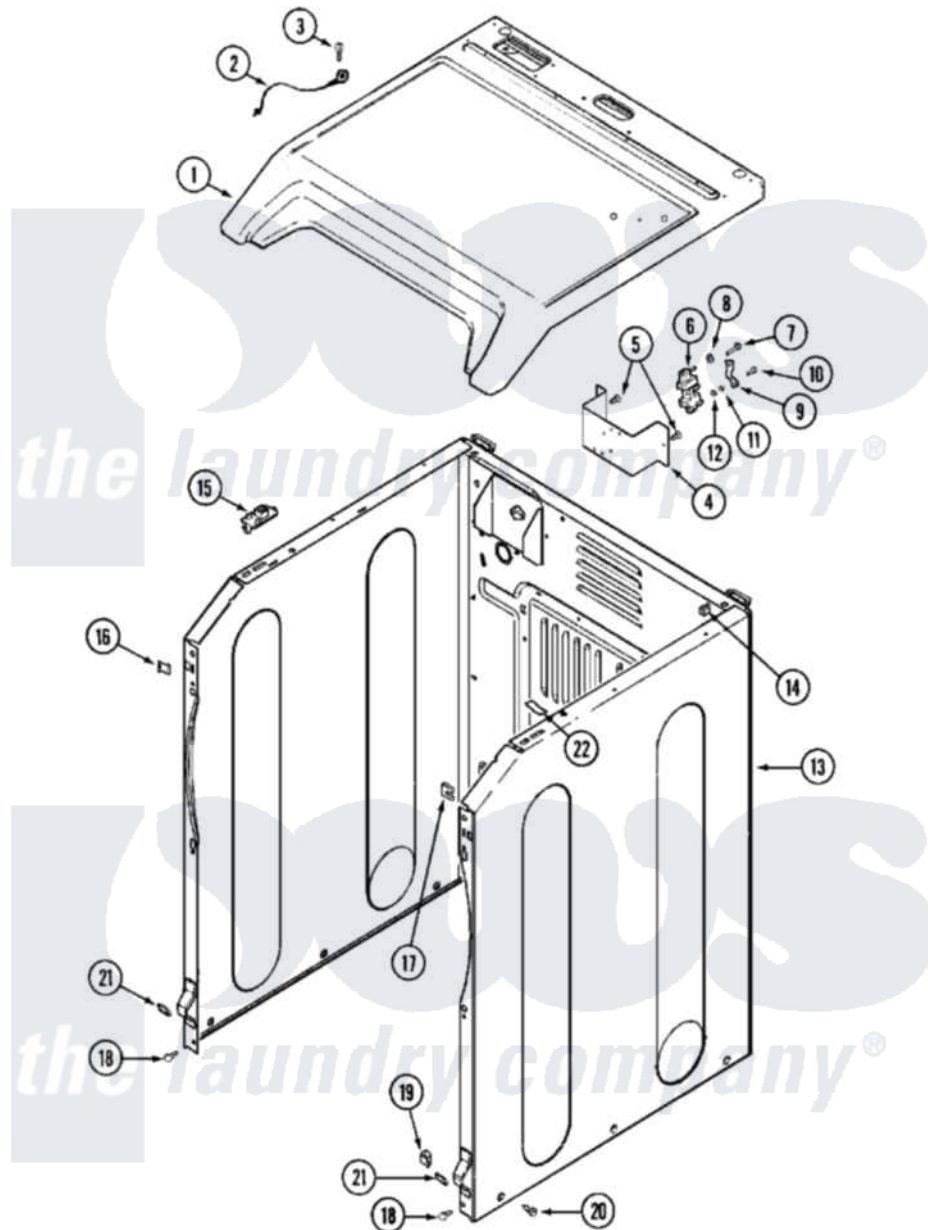

Maytag MDG14PRAWW 02 - CABINET-FRONT

Maytag [Residential Maytag MDG14PRAWW Dryer Parts](#) Parts Diagram 02 - CABINET-FRONT
 Click on the part number to view part

Item	Original Part Number	Replaced By	Status	Part Description
001	33002627			Cover, Top
"	NLA		Not Available	CABINET (WHT)
002	22001959			Wire, Ground
003	210186	3370225		Screw
004	NLA		Not Available	BRACKET, TERMINAL BLOCK---NA
005	22001995			Screw Note: Screw, Tumbler Front And Shroud
006	33001244			Block, Terminal
007	Y312209	W10001200		Screw
008	Y311270			Washer, Terminal Block
009	Y312184			Strap, Grounding
010	NLA		Not Available	SCREW, GROUND STRAP
011	311484	112432		Nut
012	311093			Washer, Terminal Connection
013	22003639			Cabinet Assembly
014	310933	33002194		Nut, Speed

015	33001872	33002891	Pin, Locator
016	22002049		Clip Note: Clip, Front Panel
017	213280	204439	Screw And Fstner Assembly
018	22001995		Screw Note: Screw, Tumbler Front And Shroud
019	Y310376		Clip, Door Switch Harness
020	213007		Xfor Cabinet See Cabinet, Back
"	22003409	213007	Xfor Cabinet See Cabinet, Back
021	213280	204439	Screw And Fstner Assembly
"	22002239		Clip, Front Panel
022	33002073	Y310376	Clip, Door Switch Harness
023	33001836		Strap, Top Cover Support