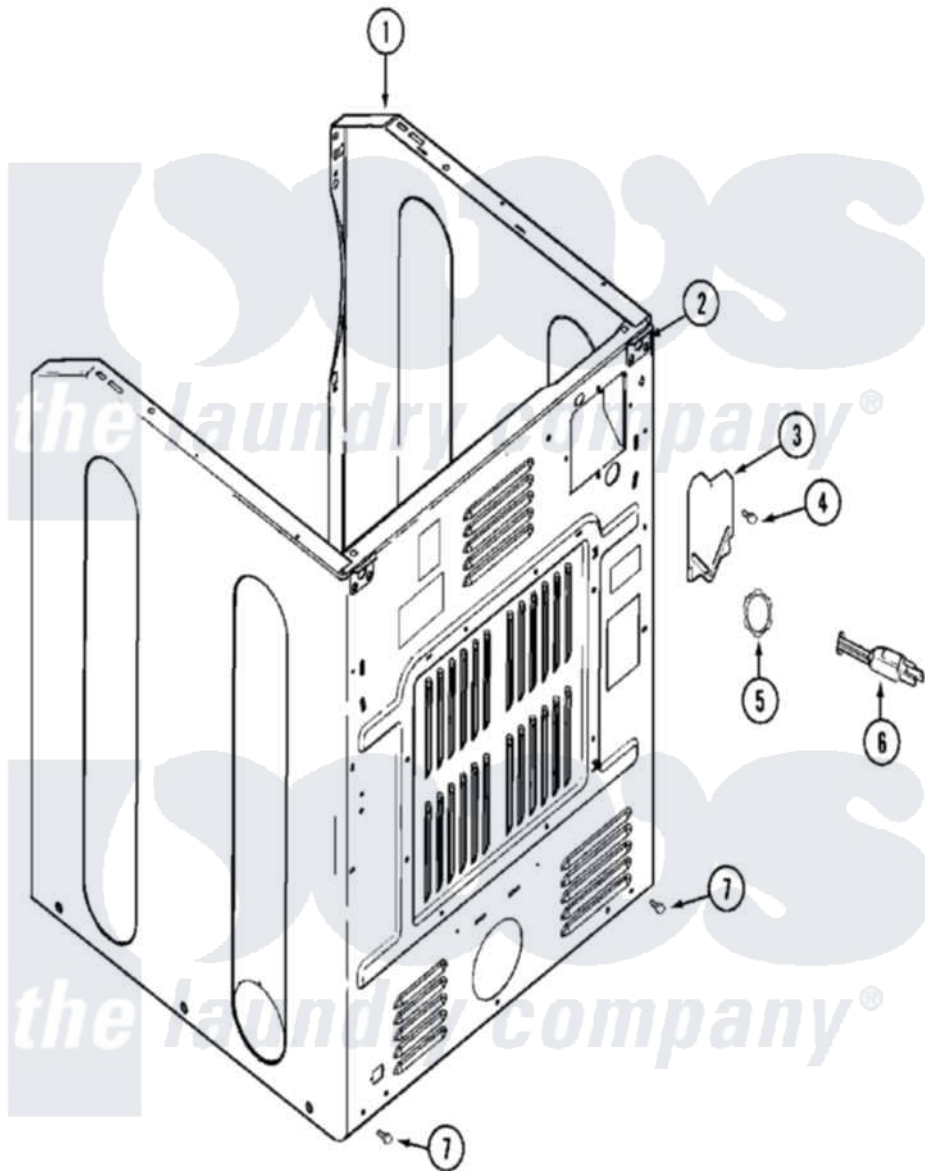

# Maytag MDG14PRAWW 03 - CABINET-REAR

Maytag Residential Maytag MDG14PRAWW Dryer Parts Parts Diagram 03 - CABINET-REAR  
 Click on the part number to view part

Item	Original Part Number	Replaced By	Status	Part Description
001	<a href="#">22003639</a>			Cabinet Assembly
"	<a href="#">33002626</a>			Cabinet, Assembly
002	<a href="#">22001995</a>			Screw Note: Screw, Tumbler Front And Shroud
"	22003367	<a href="#">22004095</a>		Hinge, Plastic
"	NLA		Not Available	BRACKET, CABINET HINGE
003	<a href="#">33001795</a>			Cover, Terminal Block
004	<a href="#">22001995</a>			Screw Note: Screw, Tumbler Front And Shroud
005	<a href="#">33001425</a>			Locknut, Eared For Canadian
006	22001178	<a href="#">22003062</a>		Cord, Power
"	305168	<a href="#">33002916</a>		Power Cord, Canadian 240V
007	<a href="#">22001995</a>			Screw Note: Screw, Tumbler Front And Shroud
008	33002053	<a href="#">211881</a>		Grommet, Cord Part Not Used-Gas Models Only