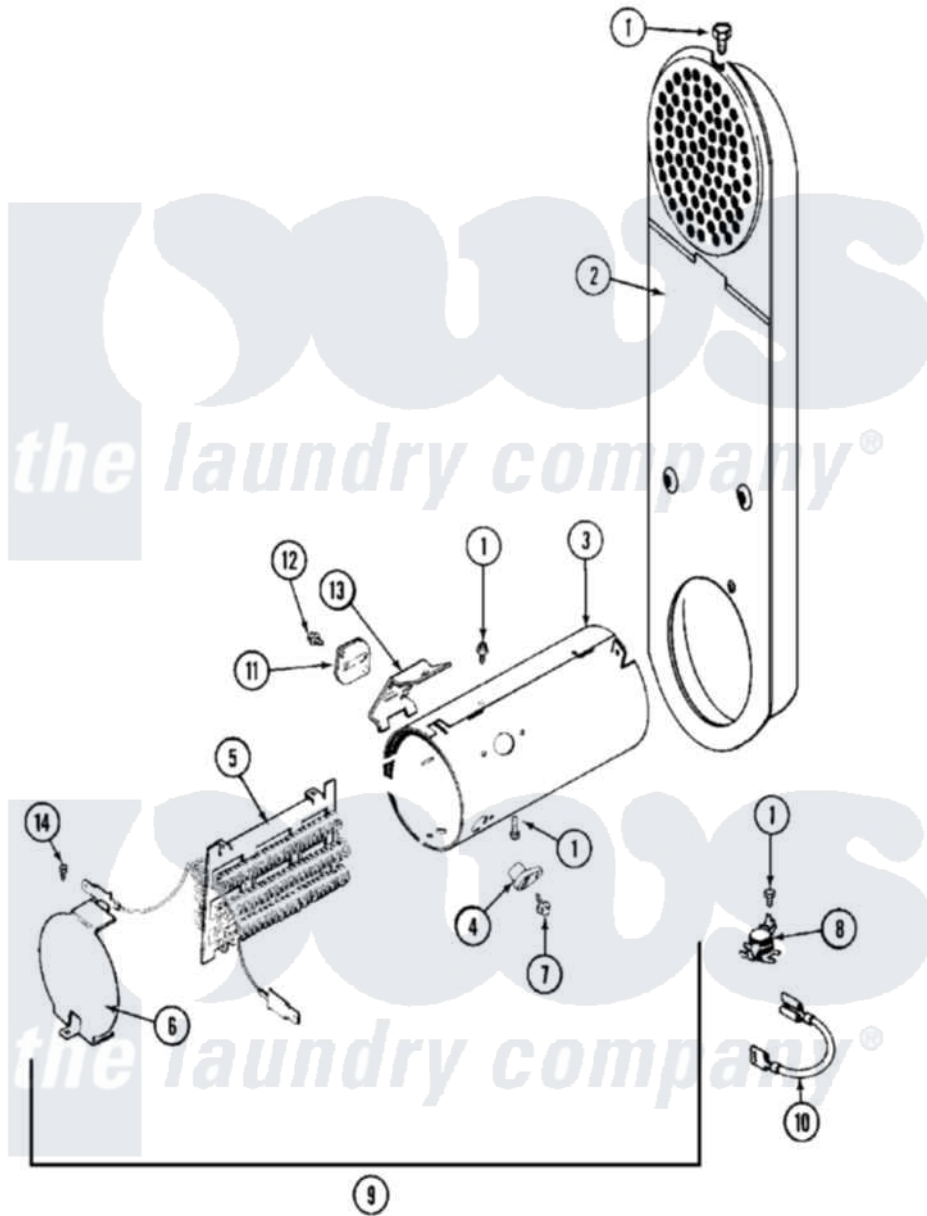

Maytag MDG14PRAWW 04 - HEATER

Maytag Residential Maytag MDG14PRAWW Dryer Parts Parts Diagram 04 - HEATER
 Click on the part number to view part

Item	Original Part Number	Replaced By	Status	Part Description
001	211294	90767		Screw, 8A X 3/8 HeX Washer Head Tapping
002	33001803	33003038		Assembly, Inlet Duct-Elec
003	314995			Enclosure, Heater
004	314998			Insulator, Terminal
005	307185	308614		Heater Sub-Assembly
006	314999			Shield, Radiant
007	NLA		Not Available	SCREW, TERMINAL INSULATOR
008	303396			Thermostat, Hi-Limit
009	307178			Heater Assembly
"	307179			Heater Assembly
010	Y307173			Wire, Jumper
011	307473			Fuse, Thermal
012	NLA		Not Available	SCREW, THERMAL FUSE
013	315346			Bracket, Thermal Fuse
014	33002046	693995		Screw, Hex Head