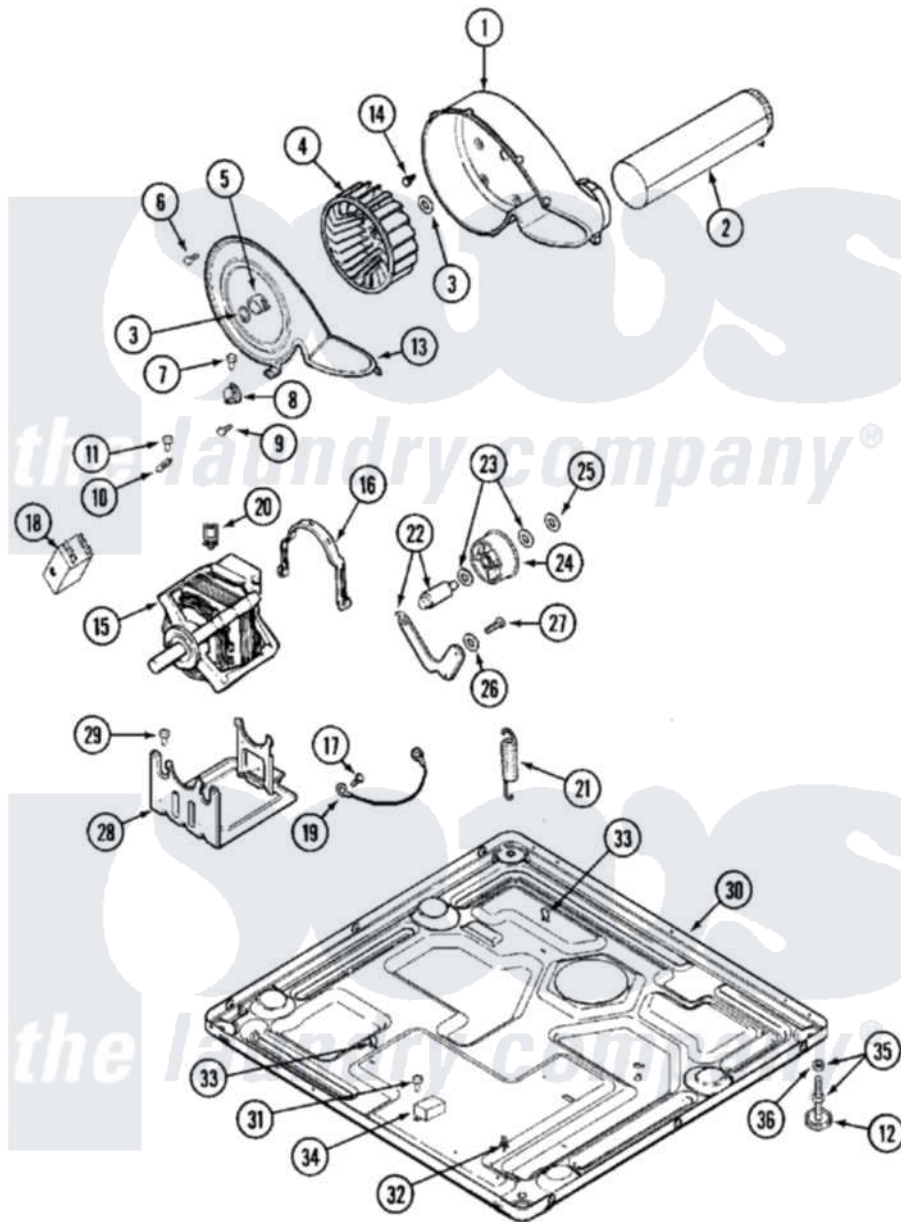

# Maytag MDG14PRAWW 05 - MOTOR DRIVE

Maytag Residential Maytag MDG14PRAWW Dryer Parts Parts Diagram 05 - MOTOR DRIVE  
 Click on the part number to view part

Item	Original Part Number	Replaced By	Status	Part Description
001	<a href="#">33001789</a>			Housing, Blower
002	<a href="#">22001995</a>			Screw Note: Screw, Tumbler Front And Shroud
"	<a href="#">33001800</a>			Duct Assembly, Exhaust
003	410233	<a href="#">9703438</a>		Ring-Retrn
004	<a href="#">33001790</a>			Wheel, Blower
005	<a href="#">312967</a>			Clamp, Blower Housing
006	33001855	<a href="#">33002917</a>		Screw, No.10-16
007	<a href="#">Y313561</a>			Screw---NA
008	<a href="#">303392</a>			Thermostat, Cycling
"	<a href="#">33303391</a>			Thermostat, Cycling
009	22001996	<a href="#">3370225</a>		Screw
010	<a href="#">33001762</a>			Fuse, Thermal
011	NLA		Not Available	SCREW, THERMAL CUT-OFF
012	NLA		Not Available	SEAL, BLOWER COVER
013	33001796	<a href="#">33002711</a>		Cover, Blower Housing
014	314818	<a href="#">1163839</a>		Screw