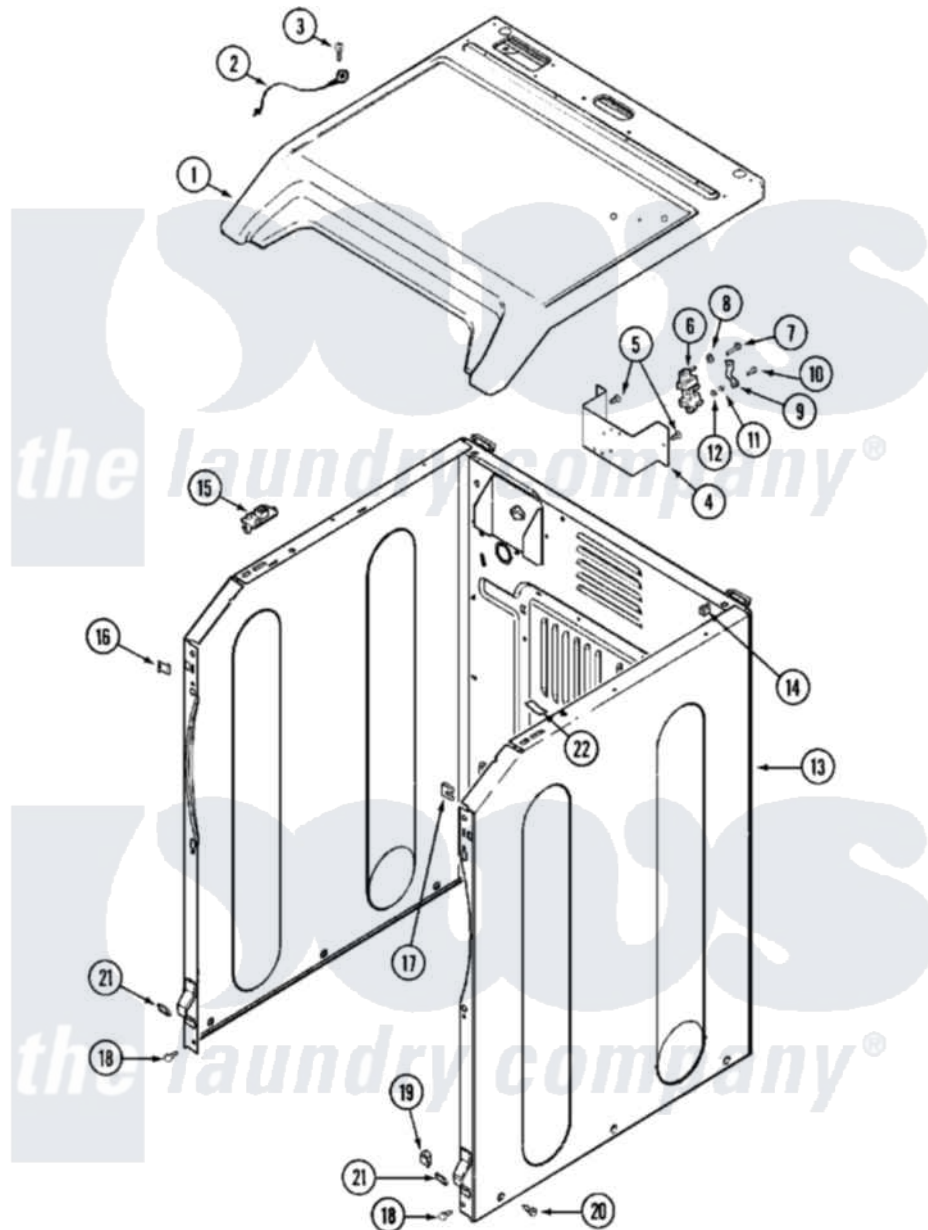

# Maytag MDG14PRAXW 02 - CABINET-FRONT

Maytag [Residential Maytag MDG14PRAXW Dryer Parts](#) Parts Diagram 02 - CABINET-FRONT  
 Click on the part number to view part

Item	Original Part Number	Replaced By	Status	Part Description
001	<a href="#">33002627</a>			Cover, Top
"	NLA		Not Available	CABINET (WHT)
002	<a href="#">22001959</a>			Wire, Ground
003	210186	<a href="#">3370225</a>		Screw
004	NLA		Not Available	BRACKET, TERMINAL BLOCK---NA
005	<a href="#">22001995</a>			Screw Note: Screw, Tumbler Front And Shroud
006	<a href="#">33001244</a>			Block, Terminal
007	Y312209	<a href="#">W10001200</a>		Screw
008	<a href="#">Y311270</a>			Washer, Terminal Block
009	<a href="#">Y312184</a>			Strap, Grounding
010	NLA		Not Available	SCREW, GROUND STRAP
011	311484	<a href="#">112432</a>		Nut
012	<a href="#">311093</a>			Washer, Terminal Connection
013	<a href="#">22003639</a>			Cabinet Assembly
014	310933	<a href="#">33002194</a>		Nut, Speed

015	33001872	<a href="#">33002891</a>	Pin, Locator
016	<a href="#">22002049</a>		Clip Note: Clip, Front Panel
017	213280	<a href="#">204439</a>	Screw And Fstner Assembly
018	<a href="#">22001995</a>		Screw Note: Screw, Tumbler Front And Shroud
019	<a href="#">Y310376</a>		Clip, Door Switch Harness
020	<a href="#">213007</a>		Xfor Cabinet See Cabinet, Back
"	22003409	<a href="#">213007</a>	Xfor Cabinet See Cabinet, Back
021	213280	<a href="#">204439</a>	Screw And Fstner Assembly
"	<a href="#">22002239</a>		Clip, Front Panel
022	33002073	<a href="#">Y310376</a>	Clip, Door Switch Harness
023	<a href="#">33001836</a>		Strap, Top Cover Support