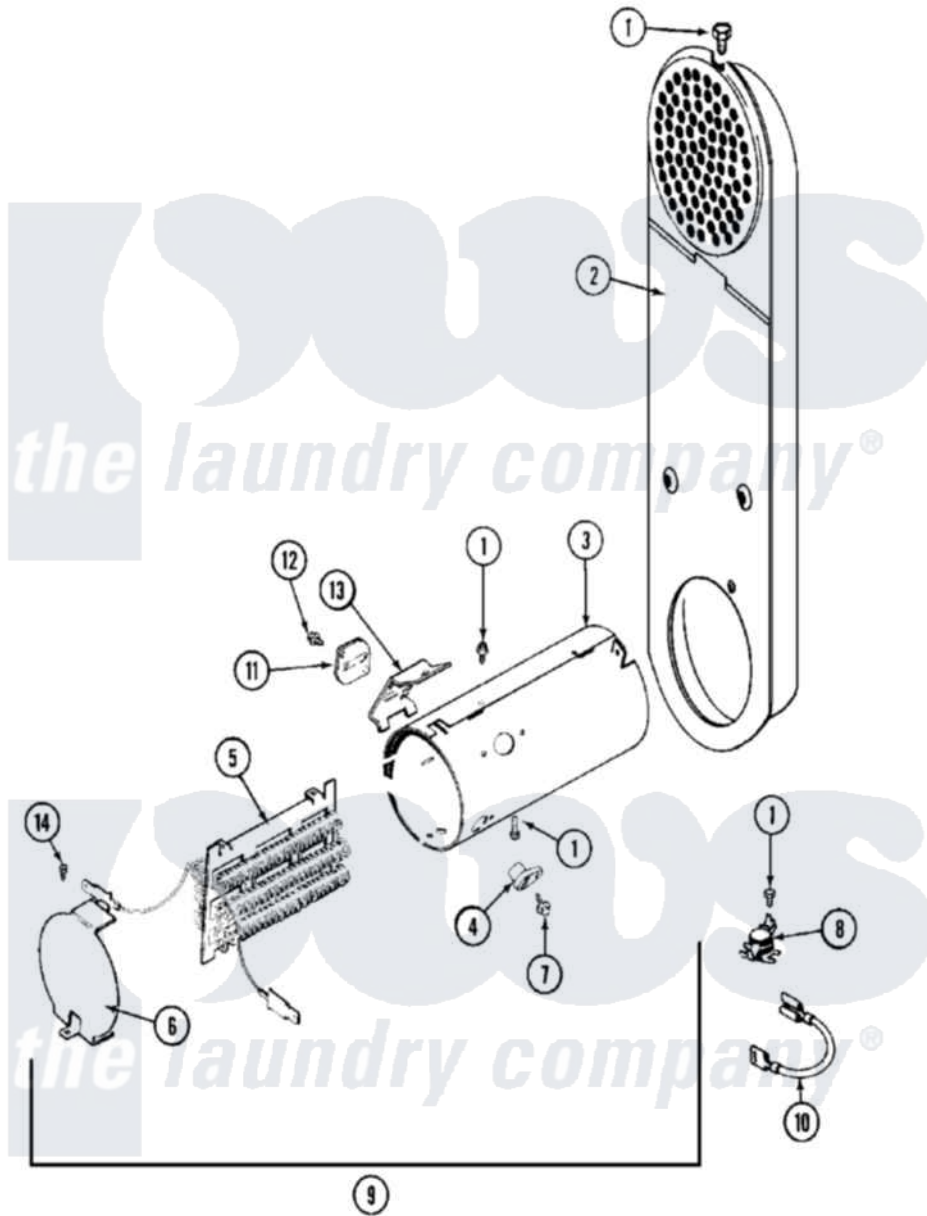

# Maytag MDG14PRAXW 04 - HEATER

Maytag Residential Maytag MDG14PRAXW Dryer Parts Diagram 04 - HEATER  
 Click on the part number to view part

Item	Original Part Number	Replaced By	Status	Part Description
001	211294	<a href="#">90767</a>		Screw, 8A X 3/8 HeX Washer Head Tapping
002	33001803	<a href="#">33003038</a>		Assembly, Inlet Duct-Elec
003	<a href="#">314995</a>			Enclosure, Heater
004	<a href="#">314998</a>			Insulator, Terminal
005	307185	<a href="#">308614</a>		Heater Sub-Assembly
006	<a href="#">314999</a>			Shield, Radiant
007	NLA		Not Available	SCREW, TERMINAL INSULATOR
008	<a href="#">303396</a>			Thermostat, Hi-Limit
009	<a href="#">307178</a>			Heater Assembly
"	<a href="#">307179</a>			Heater Assembly
010	<a href="#">Y307173</a>			Wire, Jumper
011	<a href="#">307473</a>			Fuse, Thermal
012	NLA		Not Available	SCREW, THERMAL FUSE
013	<a href="#">315346</a>			Bracket, Thermal Fuse
014	33002046	<a href="#">693995</a>		Screw, Hex Head