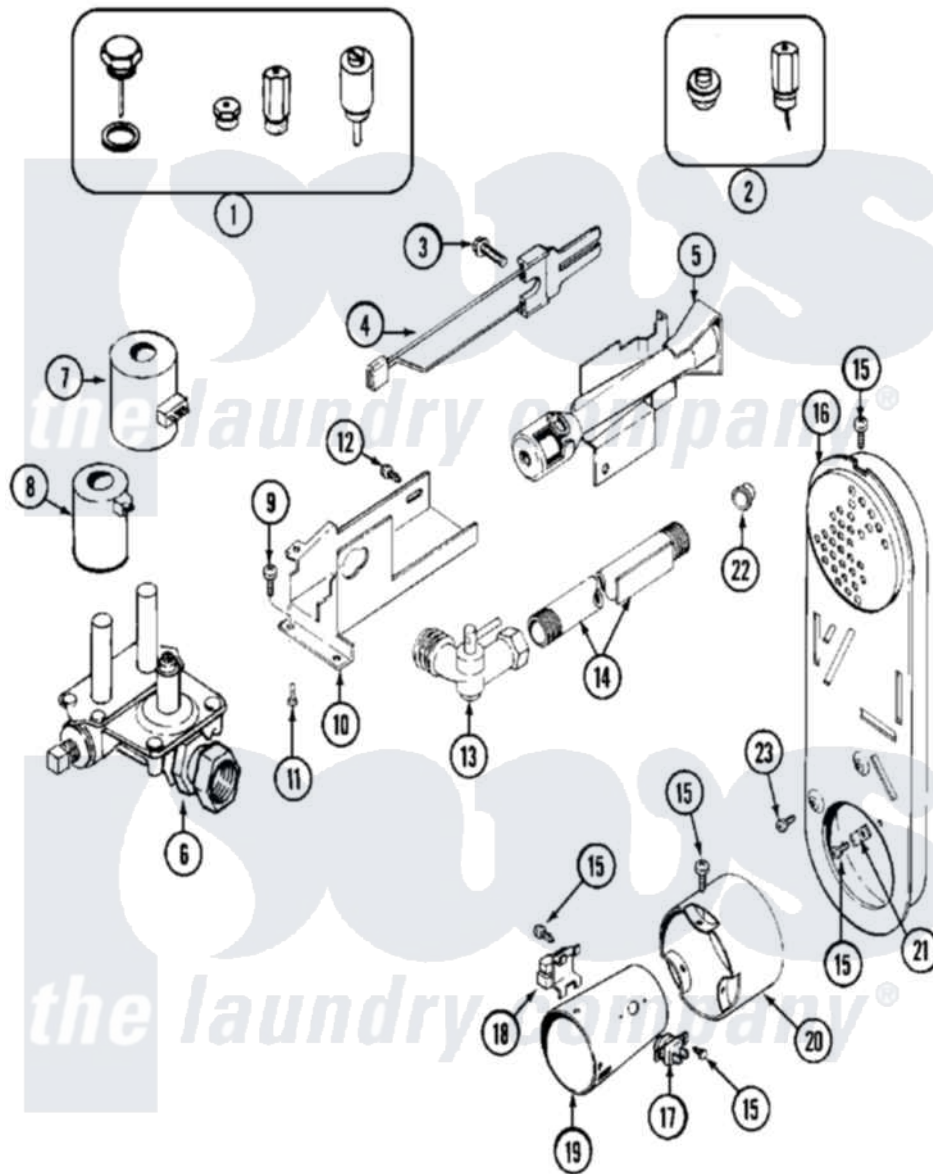

# Maytag MDG14PRAXW 06 - GAS VALVE

Maytag Residential Maytag MDG14PRAXW Dryer Parts Parts Diagram 06 - GAS VALVE  
 Click on the part number to view part

Item	Original Part Number	Replaced By	Status	Part Description
001	Y308378	<a href="#">W10402145</a>		LP Gas Con
002	Y308377		Not Available	CONVERSION KIT (LP TO NATURAL)
003	<a href="#">304971</a>			Screw Note: Screw, Igniter
004	304970	<a href="#">4391996</a>		Ignitor
005	33001247	<a href="#">33002793</a>		Burner Assembly
006	<a href="#">308345</a>			Valve, Gas
007	<a href="#">306106</a>			Coil, Holding And Booster-W
008	306105	<a href="#">694540</a>		Coil, 60 Hz
009	<a href="#">Y313561</a>			Screw----NA
010	NLA		Not Available	BRACKET, GAS VALVE----NA
011	314082	<a href="#">90767</a>		Screw, 8A X 3/8 HeX Washer Head Tapping
"	314568	<a href="#">Y313559</a>		Screw
012	<a href="#">22001995</a>			Screw Note: Screw, Tumbler Front And Shroud
013	33001842	<a href="#">3406051</a>		Elbow Union Assembly

"	<a href="#">Y303349</a>		Angle Shut-Off, Gas Valve
014	<a href="#">33001735</a>		Pipe And Bracket Assembly Series 18 Not Needed Use Vavle
015	211294	<a href="#">90767</a>	Screw, 8A X 3/8 HeX Washer Head Tapping
016	33001810	Not Available	DUCT ASSY., INLET (GAS) NOTE: INLET DUCT ASSEMBLY
017	<a href="#">305169</a>		Thermostat, Hi-Limit Gas
018	Y303377	<a href="#">338906</a>	Radiant, Sensor
019	<a href="#">33001835</a>		Cone Assembly, Combustion
020	<a href="#">Y303841</a>		Cone, Extension
021	<a href="#">Y312890</a>		Retainer, Heater Chamber
022	<a href="#">33001693</a>		Cap, Gas Pipe
023	22001996	<a href="#">3370225</a>	Screw