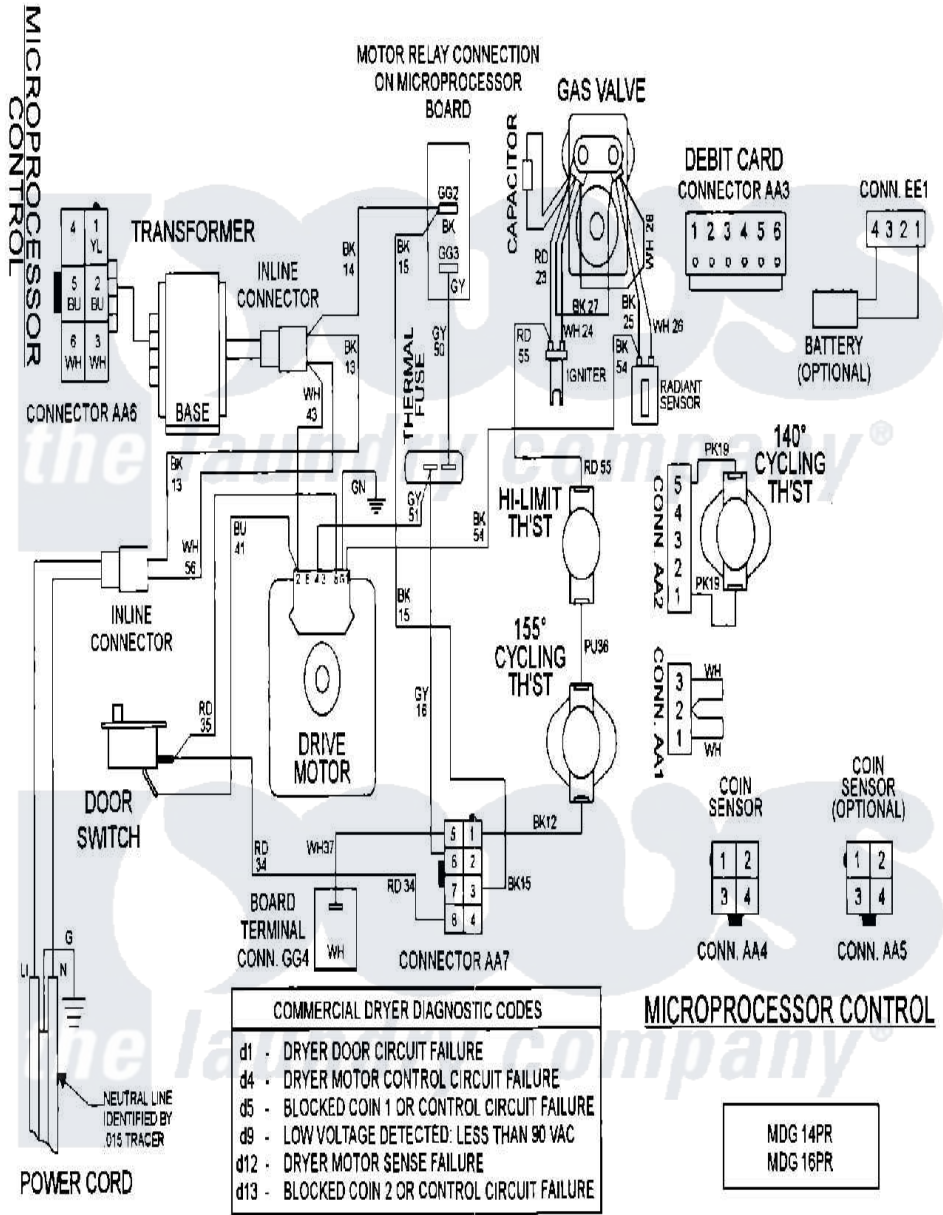

# Maytag MDG14PRAXW 07 - WIRING INFORMATION

Maytag [Residential Maytag MDG14PRAXW Dryer Parts](#) Parts Diagram 07 - WIRING INFORMATION  
 Click on the part number to view part

Item	Original Part Number	Replaced By	Status	Part Description
001	NLA		Not Available	WIRING INFORMATION