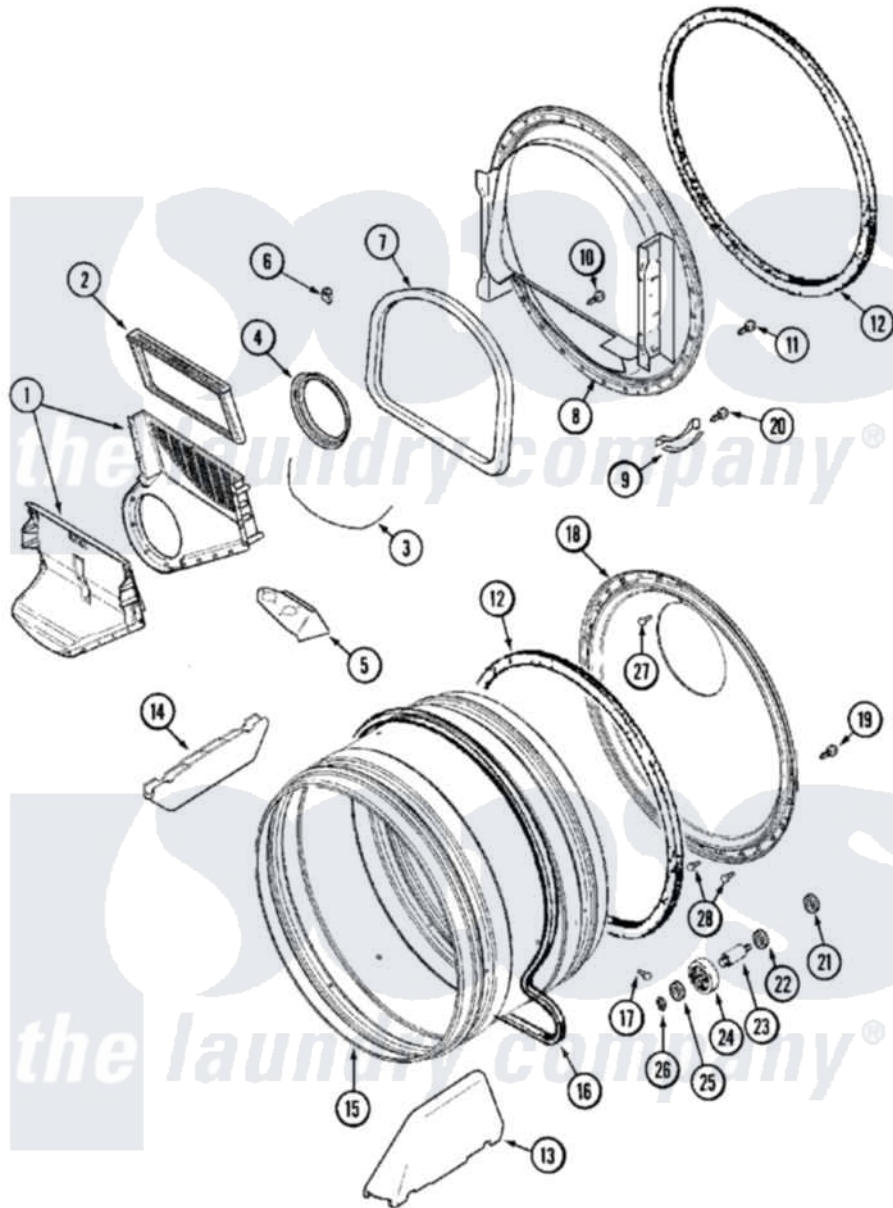

# Maytag MDG14PRAXW 08 - TUMBLER

Maytag [Residential Maytag MDG14PRAXW Dryer Parts](#) Parts Diagram 08 - TUMBLER  
 Click on the part number to view part

Item	Original Part Number	Replaced By	Status	Part Description
001	<a href="#">33001799</a>			Outlet Duct Assembly Note: Outlet Duct Assembly
002	33001804	<a href="#">33002790</a>		Lint Filter
003	NLA		Not Available	SEAL, OUTLET DUCT
004	33001758	<a href="#">33002560</a>		Seal, Blower
005	<a href="#">33001837</a>			Cover, Thermostat
006	<a href="#">Y310376</a>			Clip, Door Switch Harness
007	<a href="#">33001767</a>			Seal, Shroud
008	<a href="#">33001802</a>			Front, Tumbler
009	<a href="#">306508</a>			Tumbler Bearing Kit ----W
010	NLA		Not Available	SCREW, OUTLET DUCT (PHILLIPS)
011	33001855	<a href="#">33002917</a>		Screw, No.10-16
012	<a href="#">33001807</a>			Seal, Tumbler
013	33001756	<a href="#">33002032</a>		Baffle
014	<a href="#">33001755</a>			Baffle
015	33001794	<a href="#">33001889</a>		Tumbler

016	33001777	<a href="#">33002535</a>	V-Belt
017	33001788	<a href="#">33002973</a>	Screw, No.9-15 X 1.00 Hx WS
018	<a href="#">33001801</a>		Back, Tumbler
019	<a href="#">33002190</a>		SCrew, C BraCe, BraCket, Cabinet
020	<a href="#">210720</a>		Rivet, Bearing To Tumbler Fmt
021	<a href="#">33001443</a>		Nut, Hex
022	Y313347	<a href="#">312535</a>	Washer, Vault Mounting Brk.
023	Y312948	<a href="#">6-3129480</a>	Shaft- Tumbler
024	Y303373	<a href="#">12001541</a>	Drum Roller/Washer Assembly--W
025	<a href="#">312535</a>		Washer, Vault Mounting Brk.
026	410233	<a href="#">9703438</a>	Ring-Retrn
027	<a href="#">210932</a>		Screw, No.8 X 9/16 Ctsk Note: Screw, Inlet Duct
028	22001996	<a href="#">3370225</a>	Screw