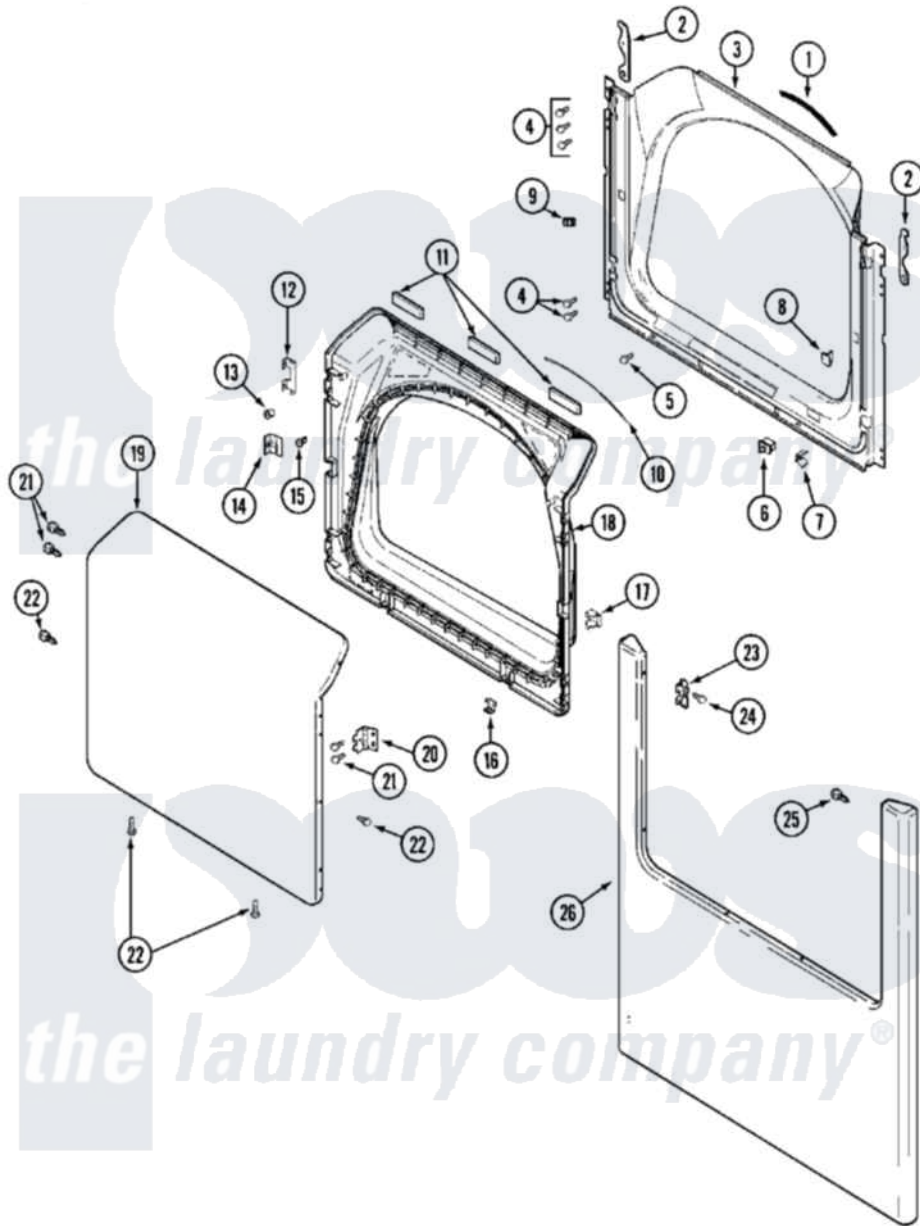

# Maytag MDG14PSABW 04 - DOOR

Maytag [Residential Maytag MDG14PSABW Dryer Parts](#) Parts Diagram 04 - DOOR  
 Click on the part number to view part

Item	Original Part Number	Replaced By	Status	Part Description
001	<a href="#">33001767</a>			Seal, Shroud
002	22002033	<a href="#">33002597</a>		Hook, Security
003	<a href="#">33001778</a>			Shroud
"	33001779	<a href="#">33002379</a>		Shroud
004	<a href="#">22001995</a>			Screw Note: Screw, Tumbler Front And Shroud
005	<a href="#">33001768</a>			Screw, Shroud Note: Screw, Shroud And Outlet Duct
006	33001509	<a href="#">W10169313</a>		Switch-Dor
007	<a href="#">33001760</a>			Bracket, Hinge
008	NLA		Not Available	PLUG, DOOR CATCH
009	Y304578	<a href="#">LA-1003</a>		Door Catch Kit
010	<a href="#">33002094</a>			Seal, Door
011	33001268		Not Available	PAD, DOOR
012	<a href="#">22002038</a>			Clip, Door
013	<a href="#">33001771</a>			Bushing, Inner Door
014	<a href="#">33001793</a>			Bracket, Strike