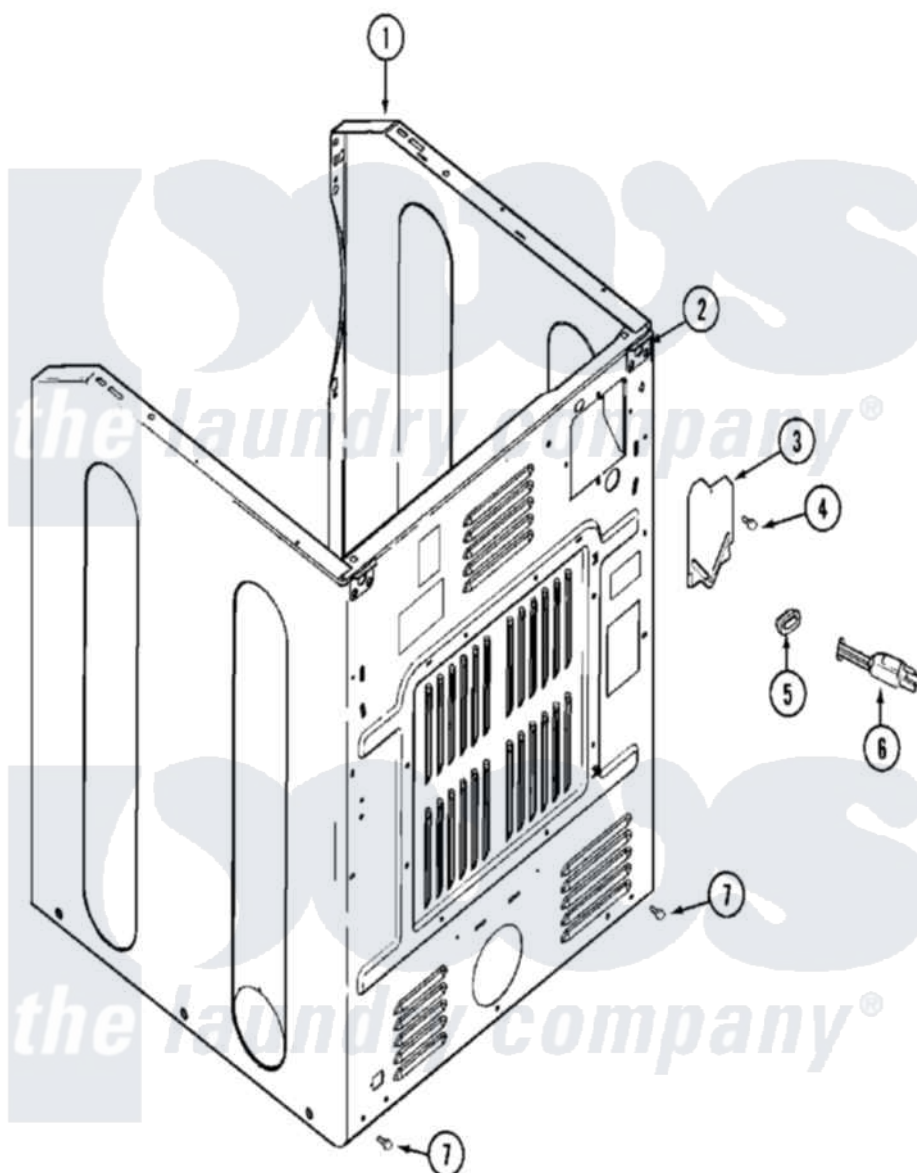

# Maytag MDG14PSABW 05 - CABINET-REAR

Maytag Residential Maytag MDG14PSABW Dryer Parts Parts Diagram 05 - CABINET-REAR  
 Click on the part number to view part

Item	Original Part Number	Replaced By	Status	Part Description
001	NLA		Not Available	CABINET (WHT W/V-BRACKET)
002	<a href="#">22001995</a>			Screw Note: Screw, Tumbler Front And Shroud
"	22003367	<a href="#">22004095</a>		Hinge, Plastic
"	NLA		Not Available	BRACKET, CABINET HINGE
003	<a href="#">33001795</a>			Cover, Terminal Block
004	<a href="#">22001995</a>			Screw Note: Screw, Tumbler Front And Shroud
005	<a href="#">211881</a>			Grommet, Cord Part Not Used-Gas Models Only
006	208784	<a href="#">22003062</a>		Cord, Power
007	<a href="#">22001995</a>			Screw Note: Screw, Tumbler Front And Shroud